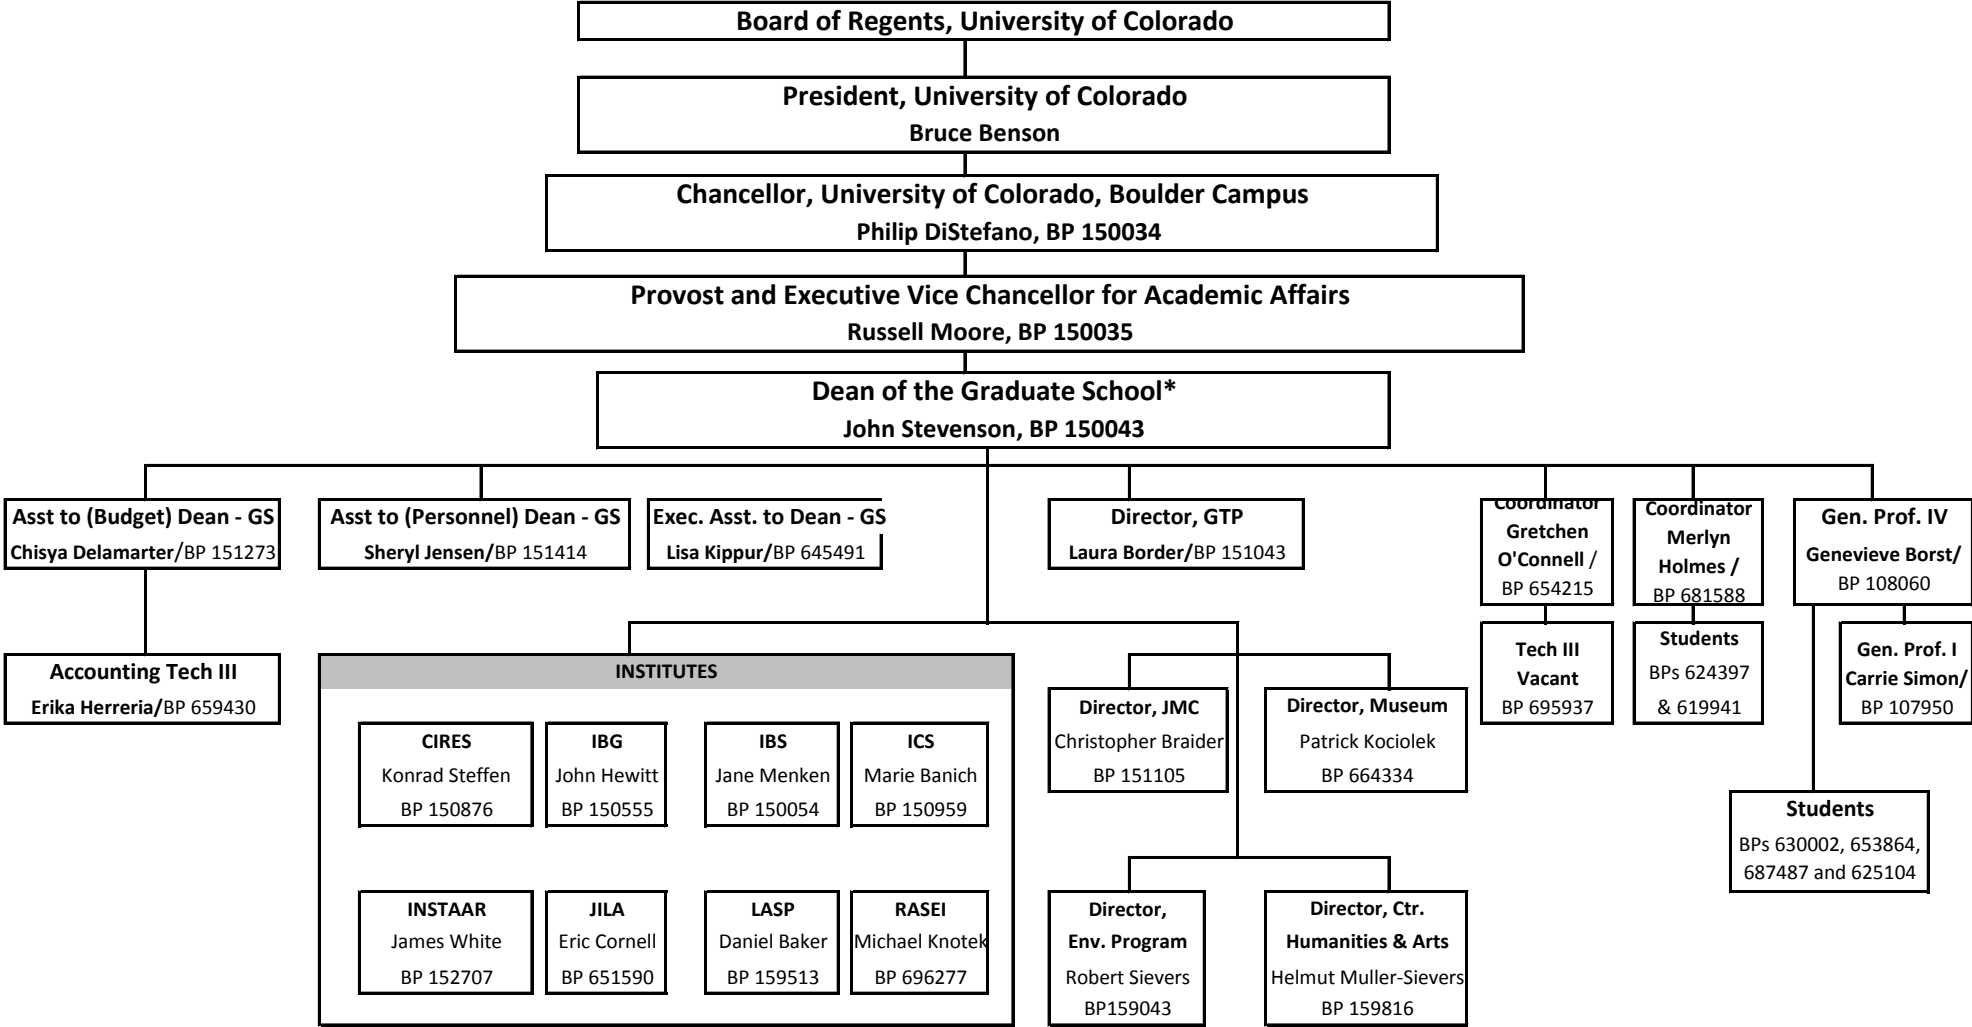

**ORGANIZATIONAL CHART: OFFICE OF THE DEAN OF THE GRADUATE SCHOOL**

*\*All Boulder Campus Departments with Graduate Degree Programs report to the Dean of the Graduate School*