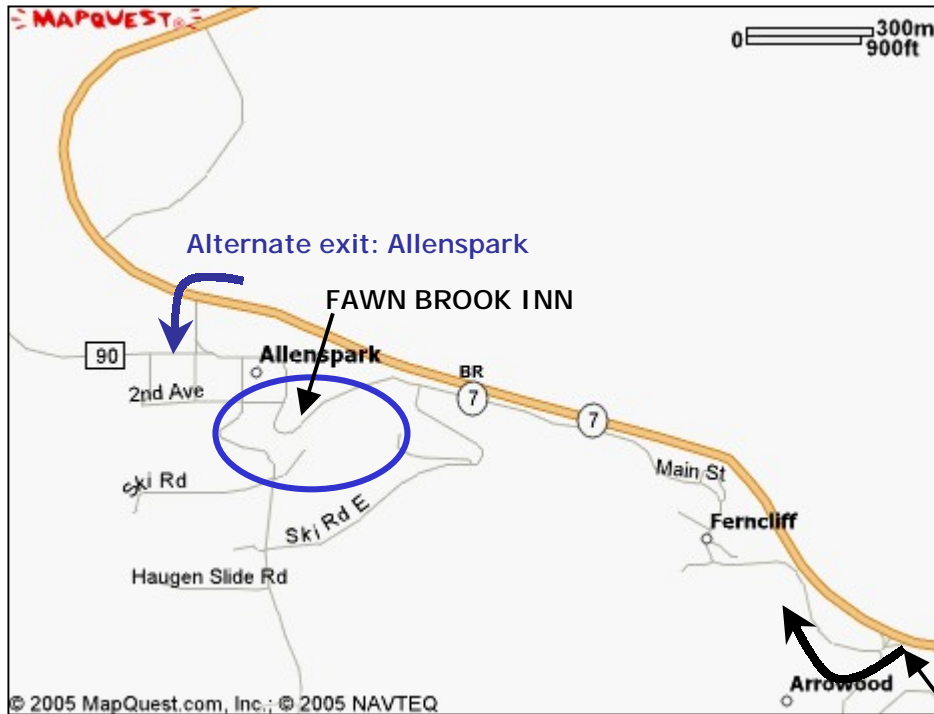

MRS to ALLENSPARK

EXIT: Hy 7 Business Loop

From MRS, turn left going north on Hy 72.
Turn Left at the T-intersection with Hy 7, going NW towards Allenspark.
At the bottom of a deep valley, take the Hy 7 Business Loop to Ferncliff (left turn).
If you miss this turn, you can continue on until the turnoff for Allenspark.
As you enter Allenspark, Fawn Brook Inn is on the right just before a sharp right bend.