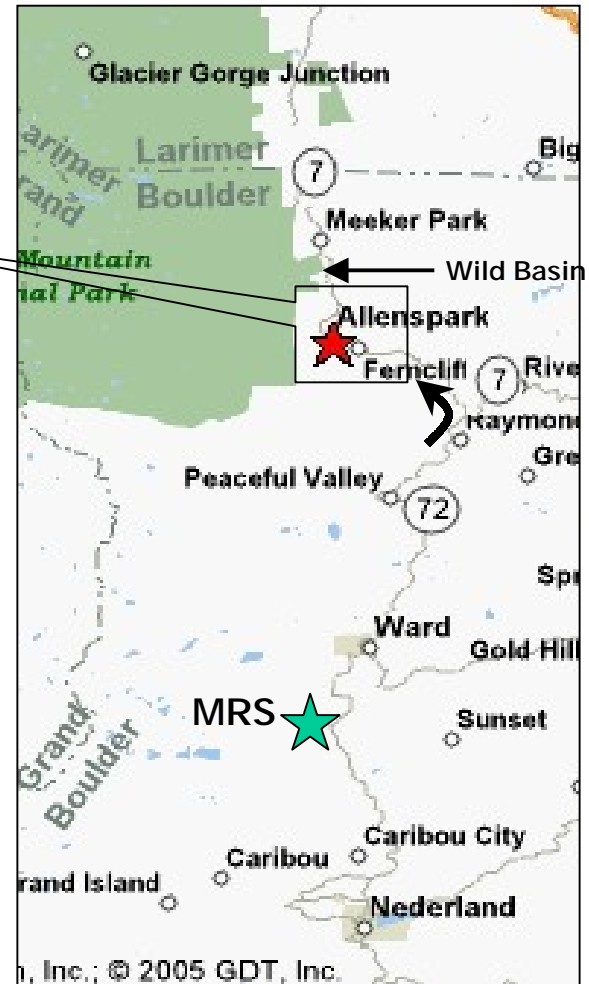

MRS to ALLENSPARK

EXIT: Hy 7 Business Loop

From MRS, turn left going north on Hy 72.
Turn Left at the T-intersection with Hy 7, going NW towards Allenspark.
At the bottom of a deep valley, take the Hy 7 Business Loop to Ferncliff (left turn).
If you miss this turn, you can continue on until the turnoff for Allenspark.
As you enter Allenspark, Fawn Brook Inn is on the right just before a sharp right bend.