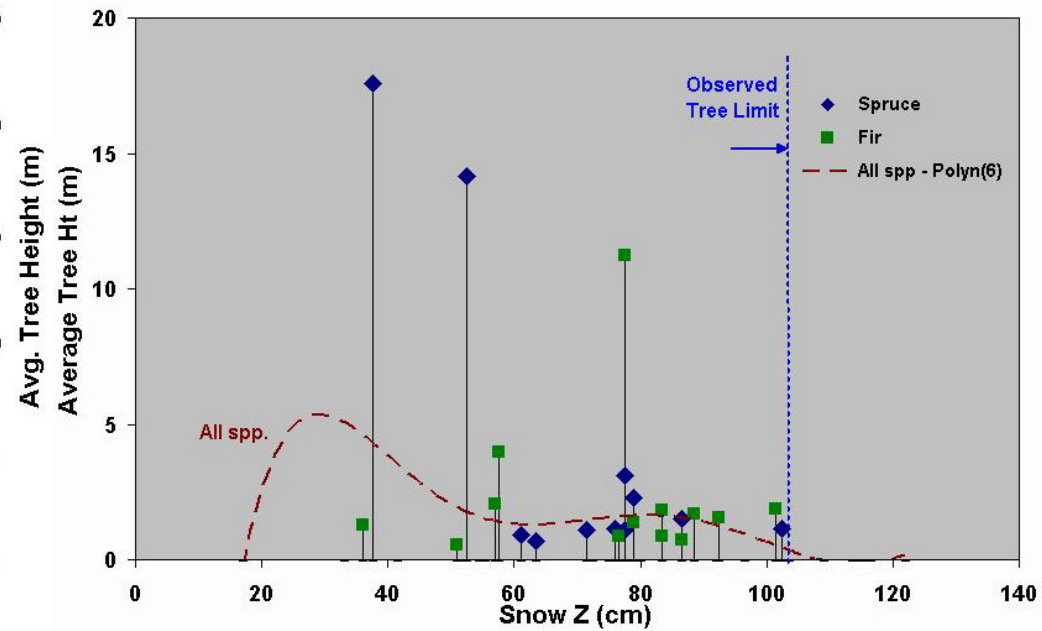

**Snow Depth & Tree Height
Transect 1 Profile**

Tree Height vs. Snow Depth

**Diameter vs. Snow Z
DBH as measured from snow surface**

Number Trees vs. Snow Z

**Snow Depth & Tree Height
Transect 2 Profile**

Tree Height vs. Snow Depth

Diameter vs. Snow Z
DBH as measured from snow surface

Number Trees vs. Snow Z