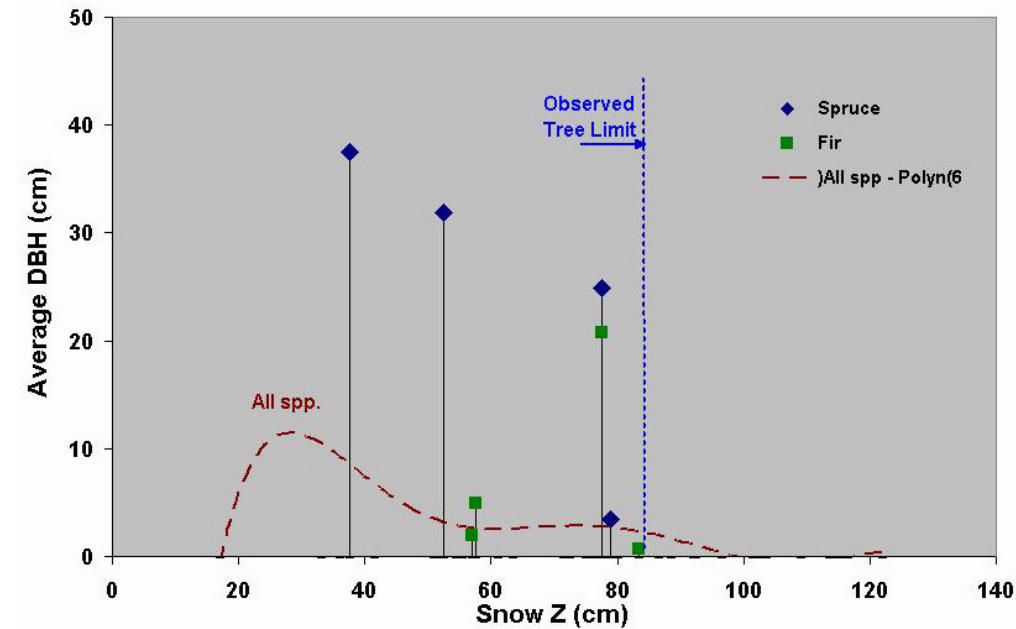

**Snow Depth & Tree Height
Transect 1 Profile**

Tree Height vs. Snow Depth

**Diameter vs. Snow Z
DBH as measured from snow surface**

Number Trees vs. Snow Z

**Snow Depth & Tree Height
Transect 2 Profile**

Tree Height vs. Snow Depth

Diameter vs. Snow Z
DBH as measured from snow surface

Number Trees vs. Snow Z