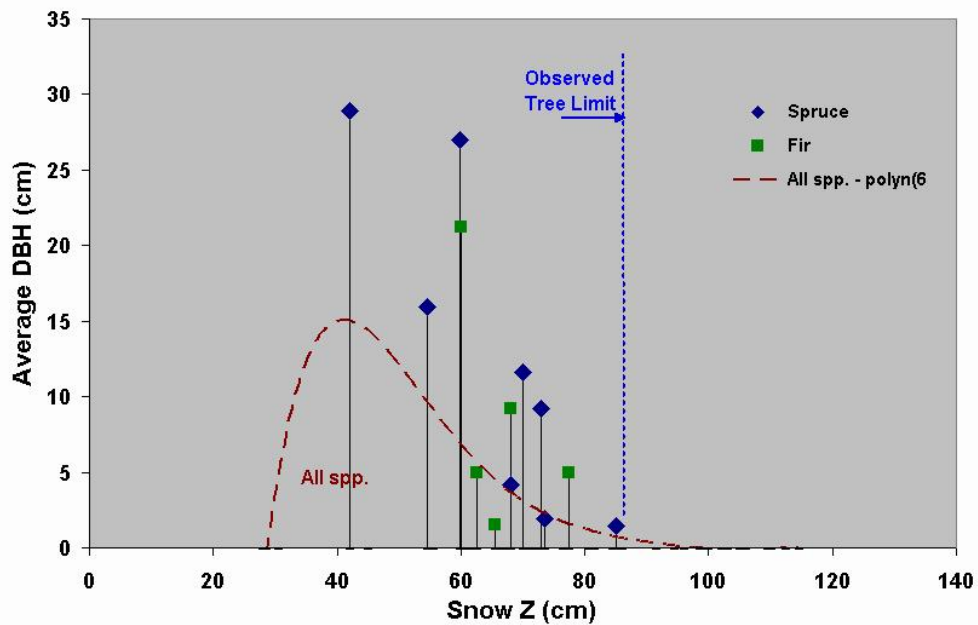

**Snow Depth & Tree Height
Transect 1 Profile**

Tree Height vs. Snow Depth

**Diameter vs. Snow Z
DBH as measured from snow surface**

Number Trees vs. Snow Z

**Snow Depth & Tree Height
Transect 2 Profile**

Tree Height vs. Snow Depth

Diameter vs. Snow Z
DBH as measured from snow surface

Number Trees vs. Snow Z