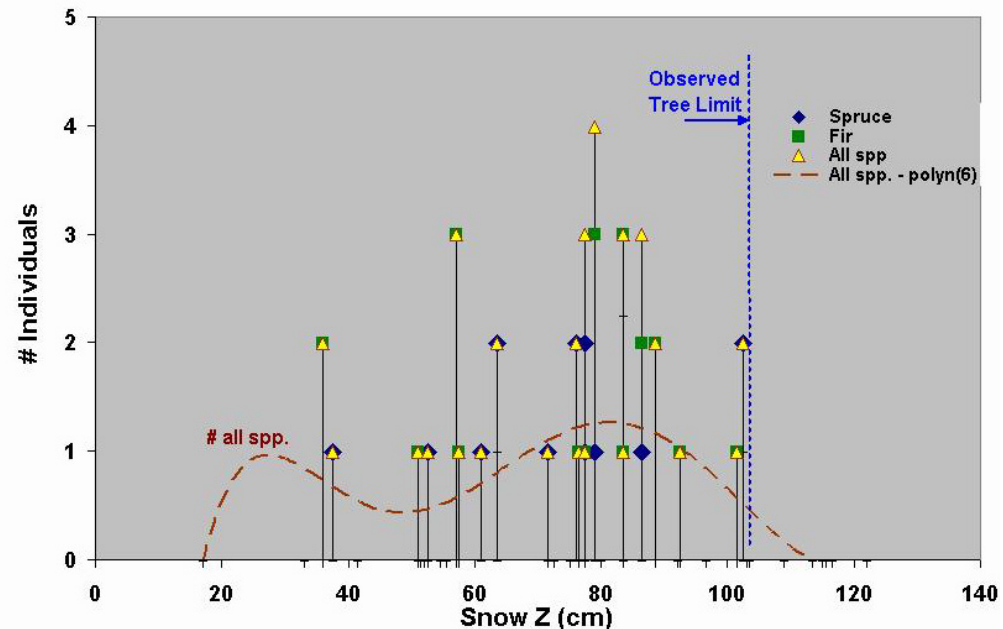

**Snow Depth & Tree Height
Transect 1 Profile**

Tree Height vs. Snow Depth

**Diameter vs. Snow Z
DBH as measured from snow surface**

Number Trees vs. Snow Z

**Snow Depth & Tree Height
Transect 2 Profile**

Tree Height vs. Snow Depth

Diameter vs. Snow Z
DBH as measured from snow surface

Number Trees vs. Snow Z