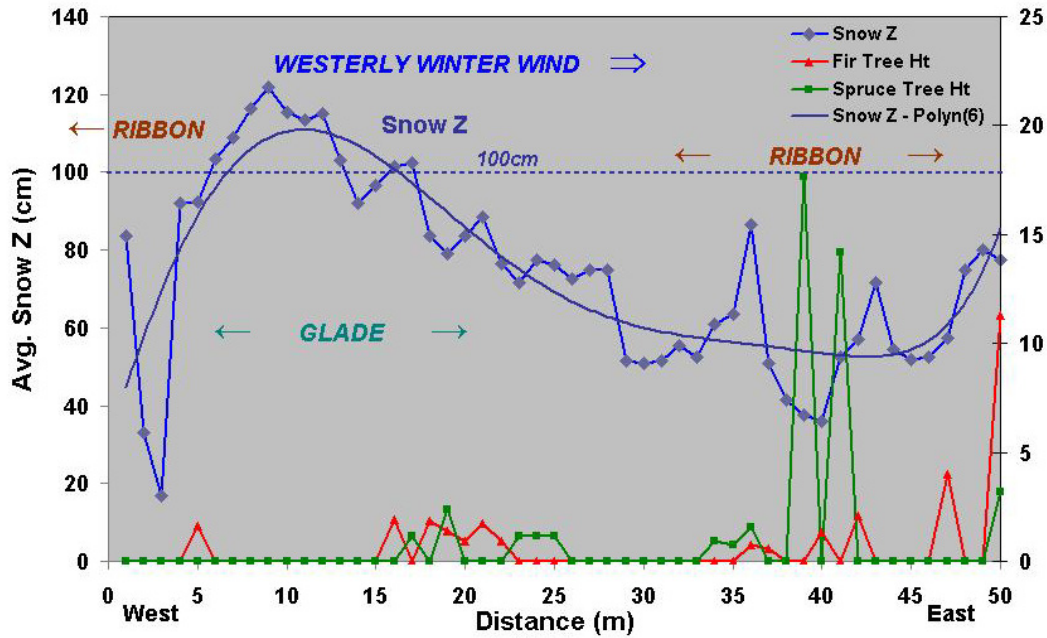

**Snow Depth & Tree Height
Transect 1 Profile**

Tree Height vs. Snow Depth

**Diameter vs. Snow Z
DBH as measured from snow surface**

Number Trees vs. Snow Z

**Snow Depth & Tree Height
Transect 2 Profile**

Tree Height vs. Snow Depth

Diameter vs. Snow Z
DBH as measured from snow surface

Number Trees vs. Snow Z