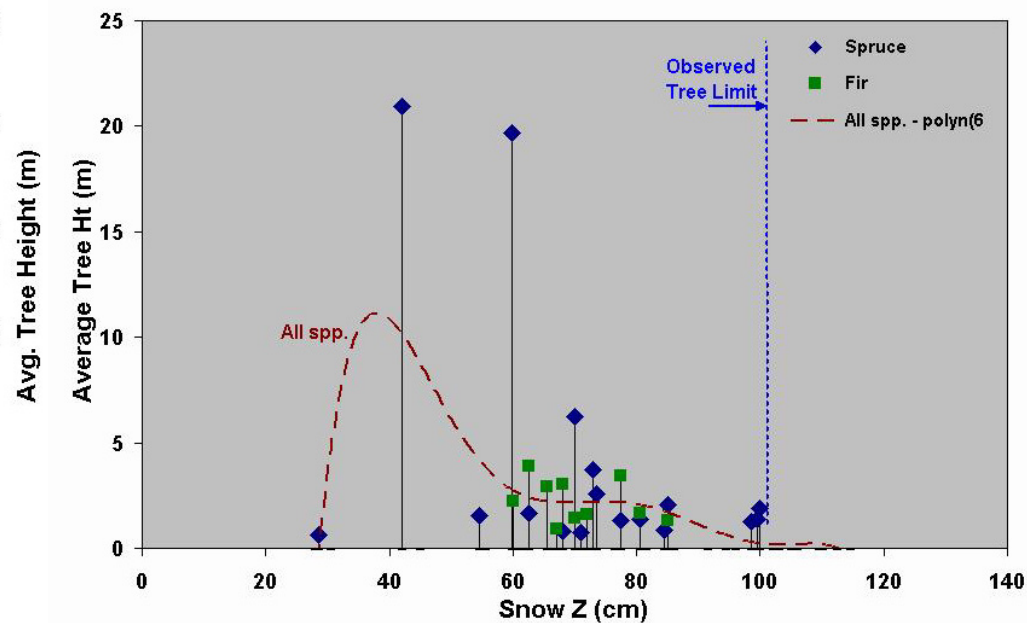

**Snow Depth & Tree Height
Transect 1 Profile**

Tree Height vs. Snow Depth

**Diameter vs. Snow Z
DBH as measured from snow surface**

Number Trees vs. Snow Z

**Snow Depth & Tree Height
Transect 2 Profile**

Tree Height vs. Snow Depth

Diameter vs. Snow Z
DBH as measured from snow surface

Number Trees vs. Snow Z