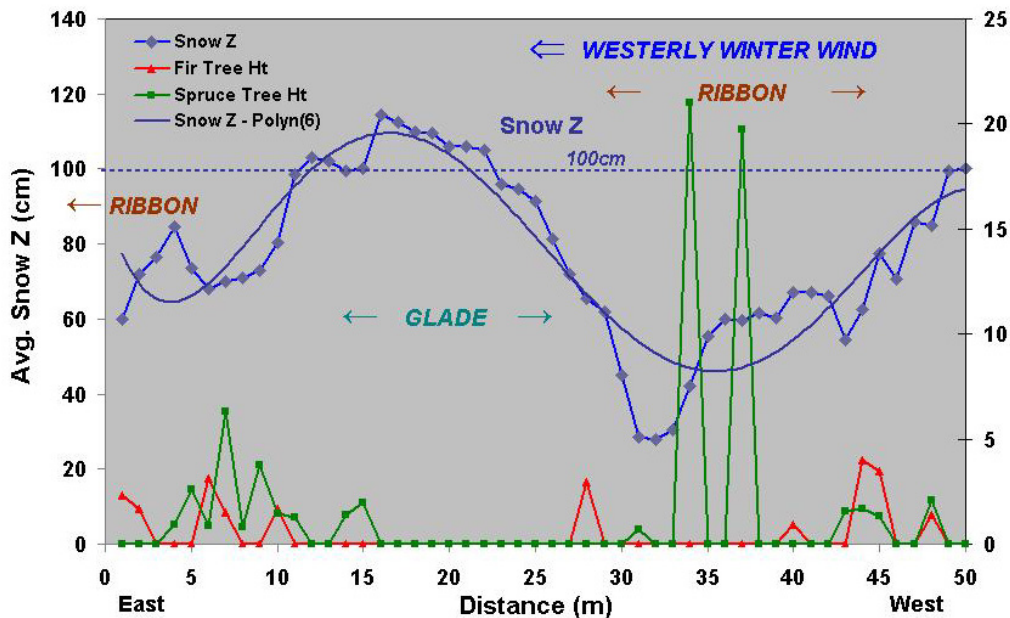

**Snow Depth & Tree Height
Transect 1 Profile**

Tree Height vs. Snow Depth

**Diameter vs. Snow Z
DBH as measured from snow surface**

Number Trees vs. Snow Z

**Snow Depth & Tree Height
Transect 2 Profile**

Tree Height vs. Snow Depth

Diameter vs. Snow Z
DBH as measured from snow surface

Number Trees vs. Snow Z