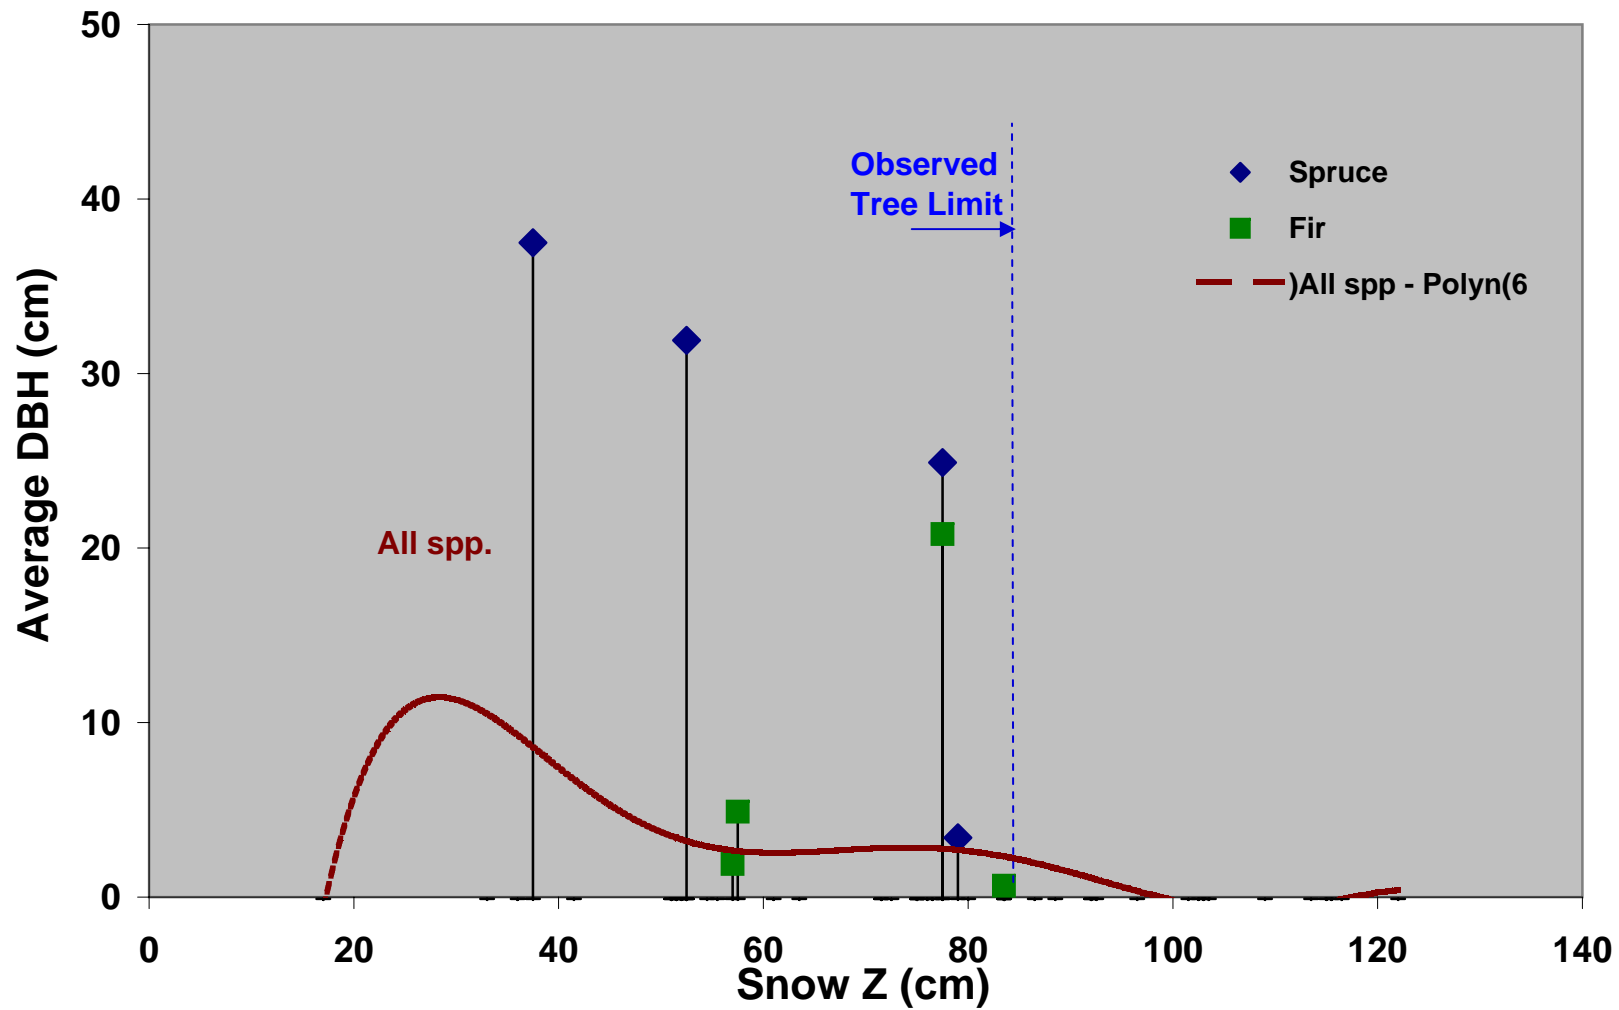

Snow Depth & Tree Height Transect 1 Profile

Tree Height vs. Snow Depth

Diameter vs. Snow Z

DBH as measured from snow surface

Number Trees vs. Snow Z

Tree Diameter vs. Height

DBH as measured from snow surface