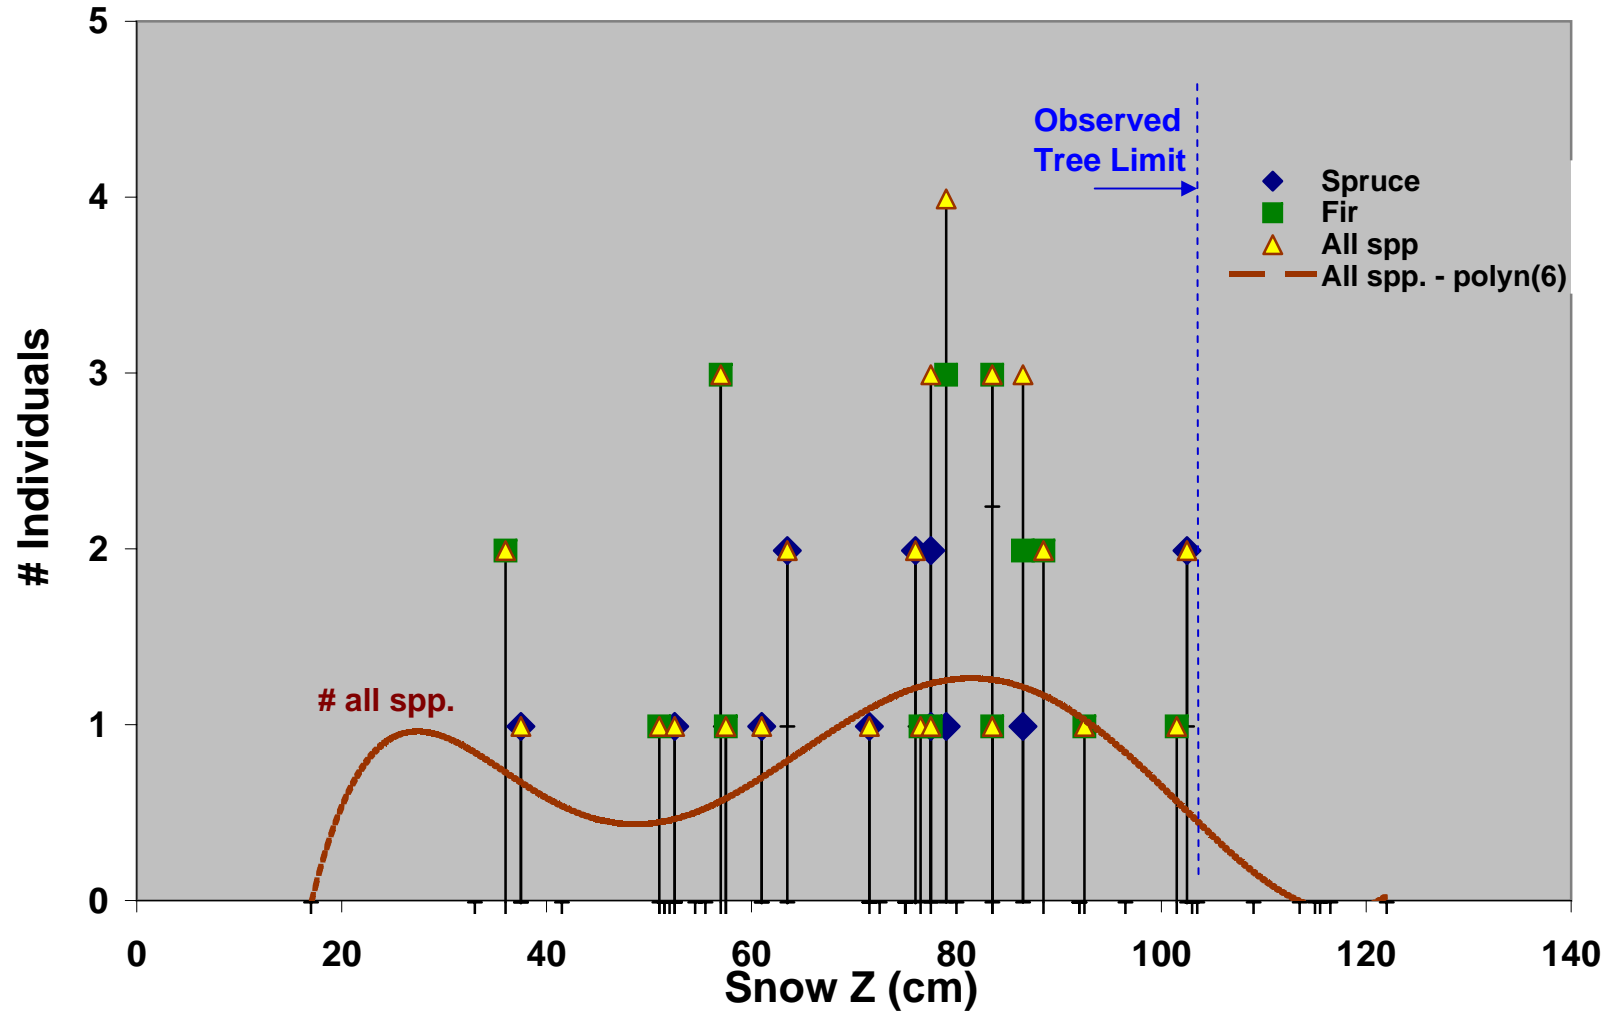

Snow Depth & Tree Height Transect 1 Profile

Tree Height vs. Snow Depth

Diameter vs. Snow Z

DBH as measured from snow surface

Number Trees vs. Snow Z

Tree Diameter vs. Height

DBH as measured from snow surface