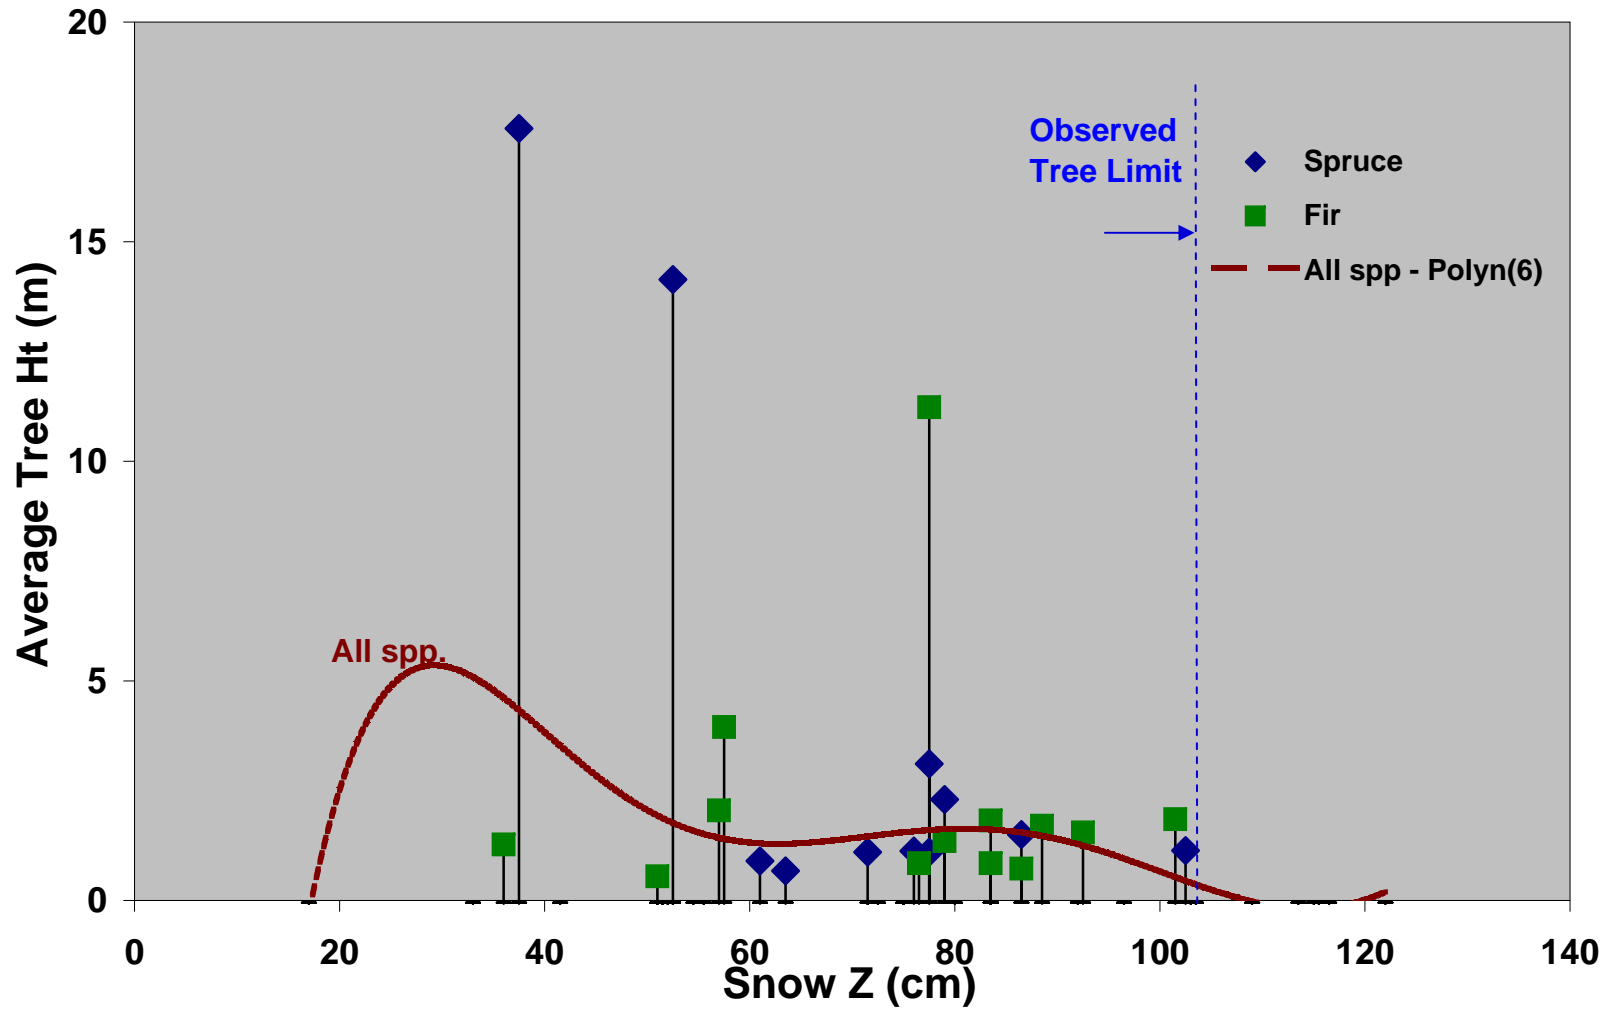

Snow Depth & Tree Height Transect 1 Profile

Tree Height vs. Snow Depth

Diameter vs. Snow Z

DBH as measured from snow surface

Number Trees vs. Snow Z

Tree Diameter vs. Height

DBH as measured from snow surface