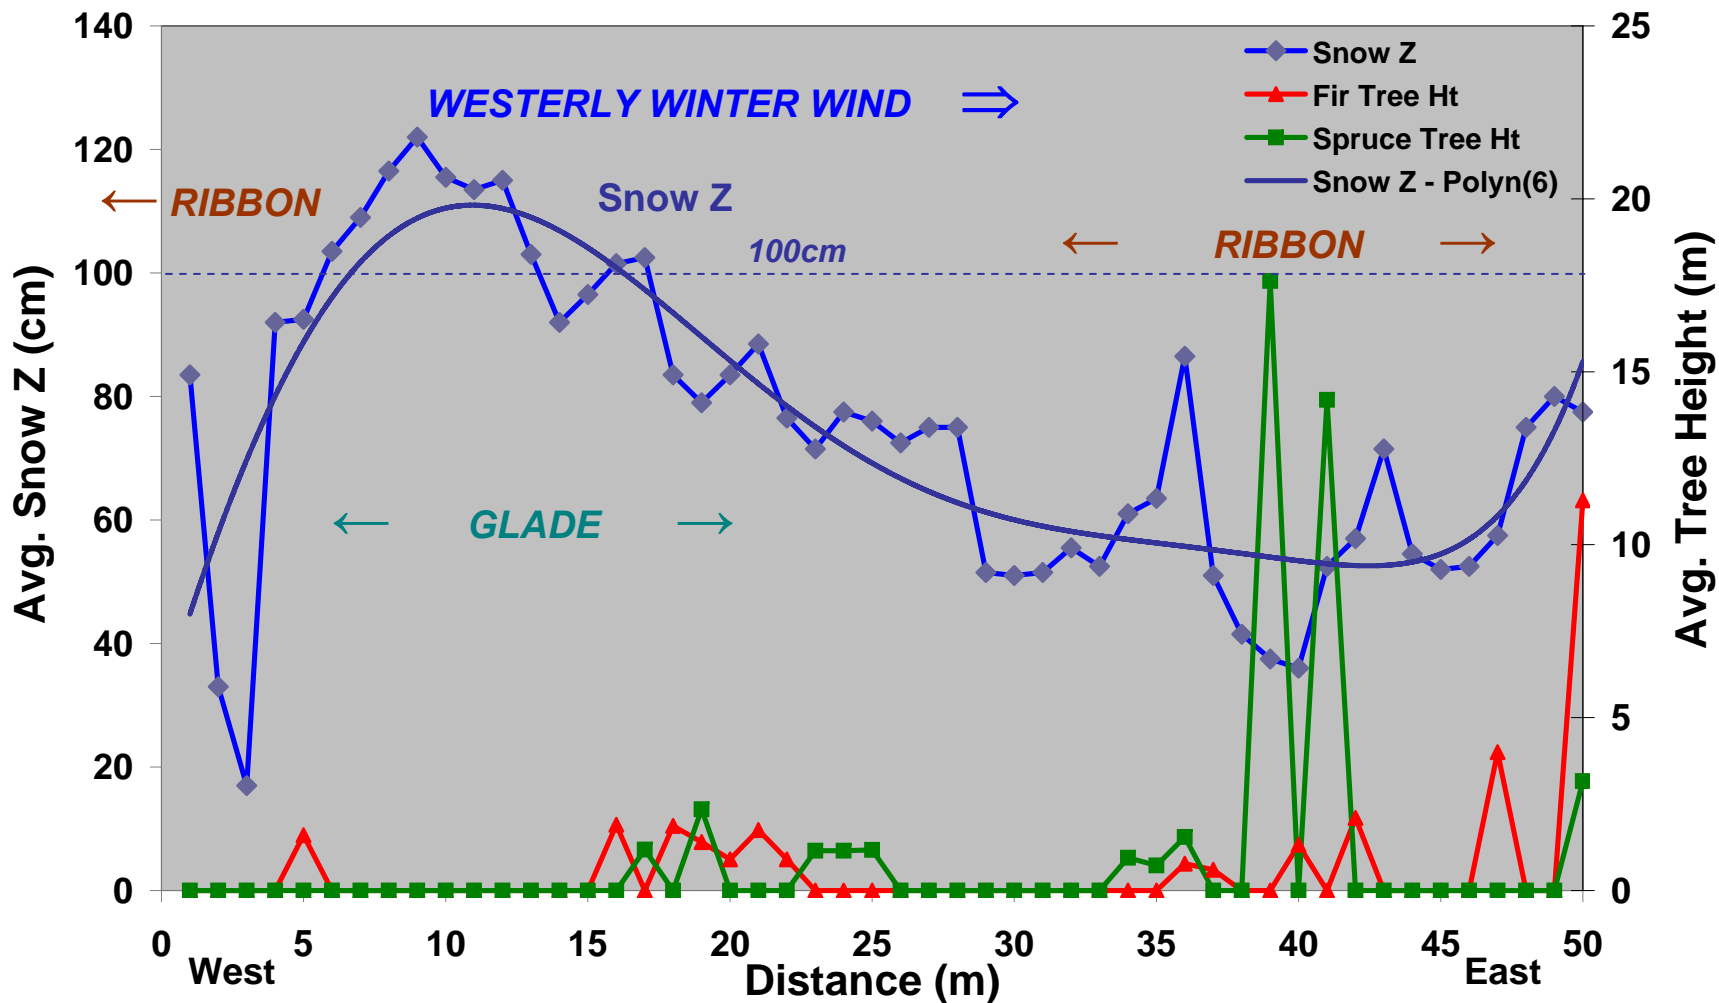

Snow Depth & Tree Height Transect 1 Profile

Tree Height vs. Snow Depth

Diameter vs. Snow Z

DBH as measured from snow surface

Number Trees vs. Snow Z

Tree Diameter vs. Height

DBH as measured from snow surface