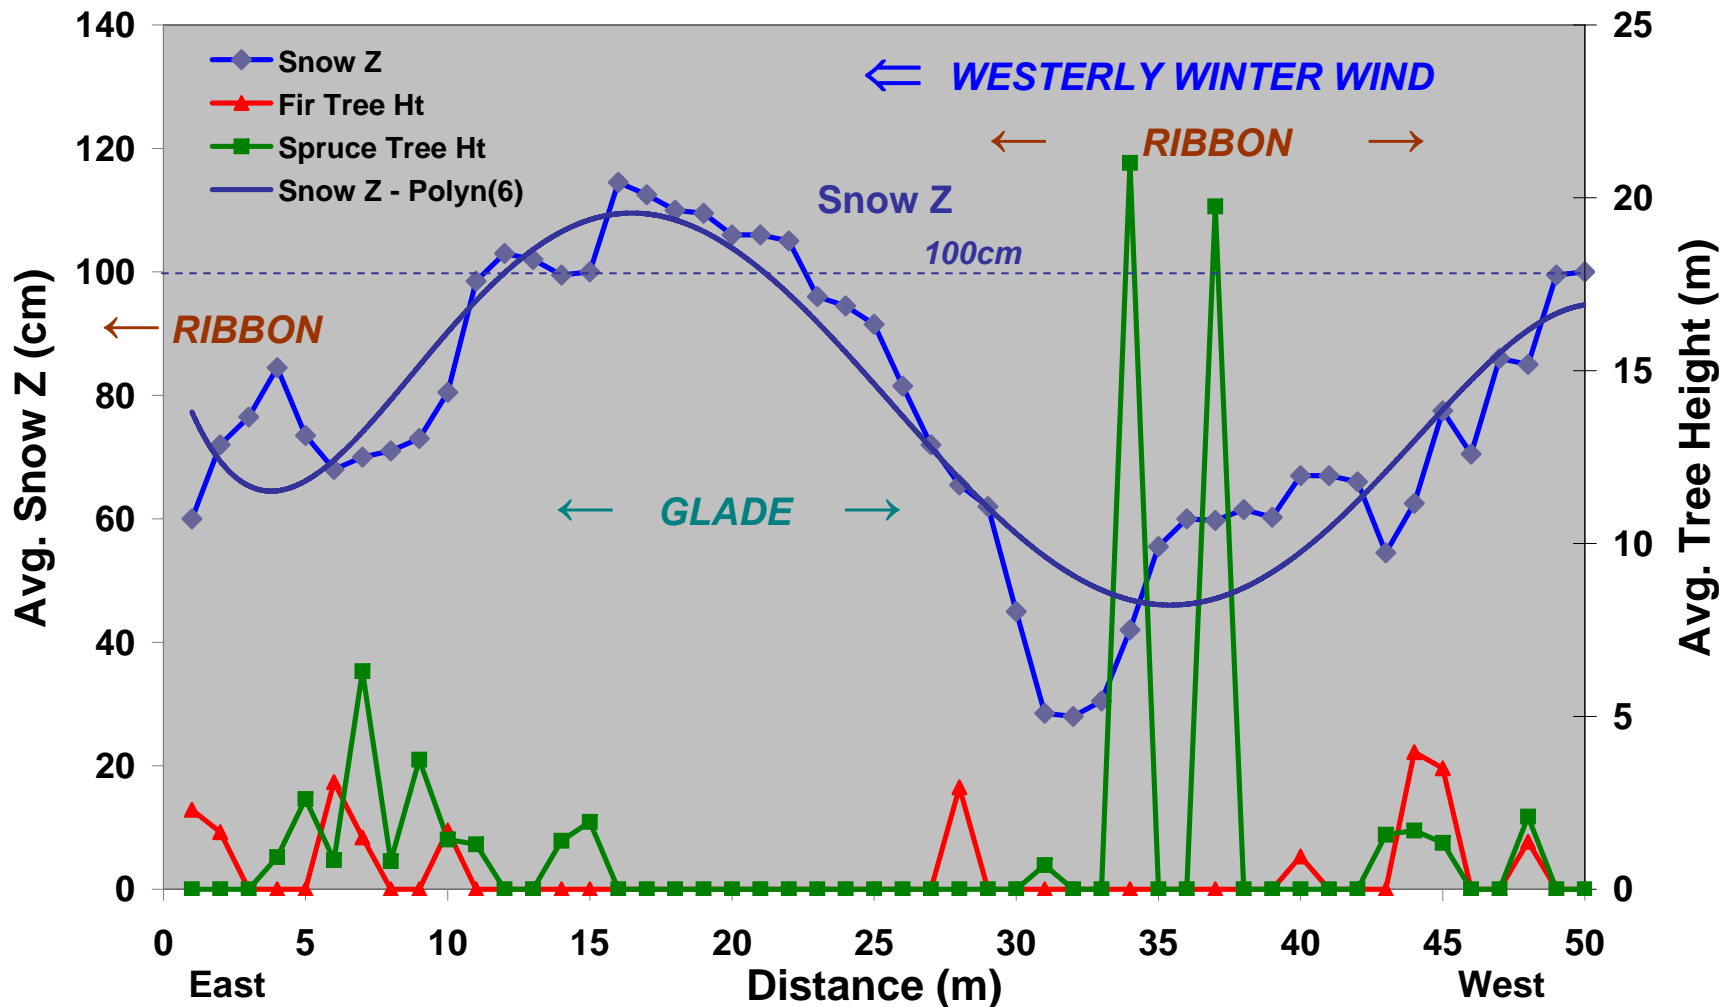

Snow Depth & Tree Height Transect 2 Profile

Tree Height vs. Snow Depth

Diameter vs. Snow Z

DBH as measured from snow surface

Number Trees vs. Snow Z

Tree Diameter vs. Height

DBH as measured from snow surface