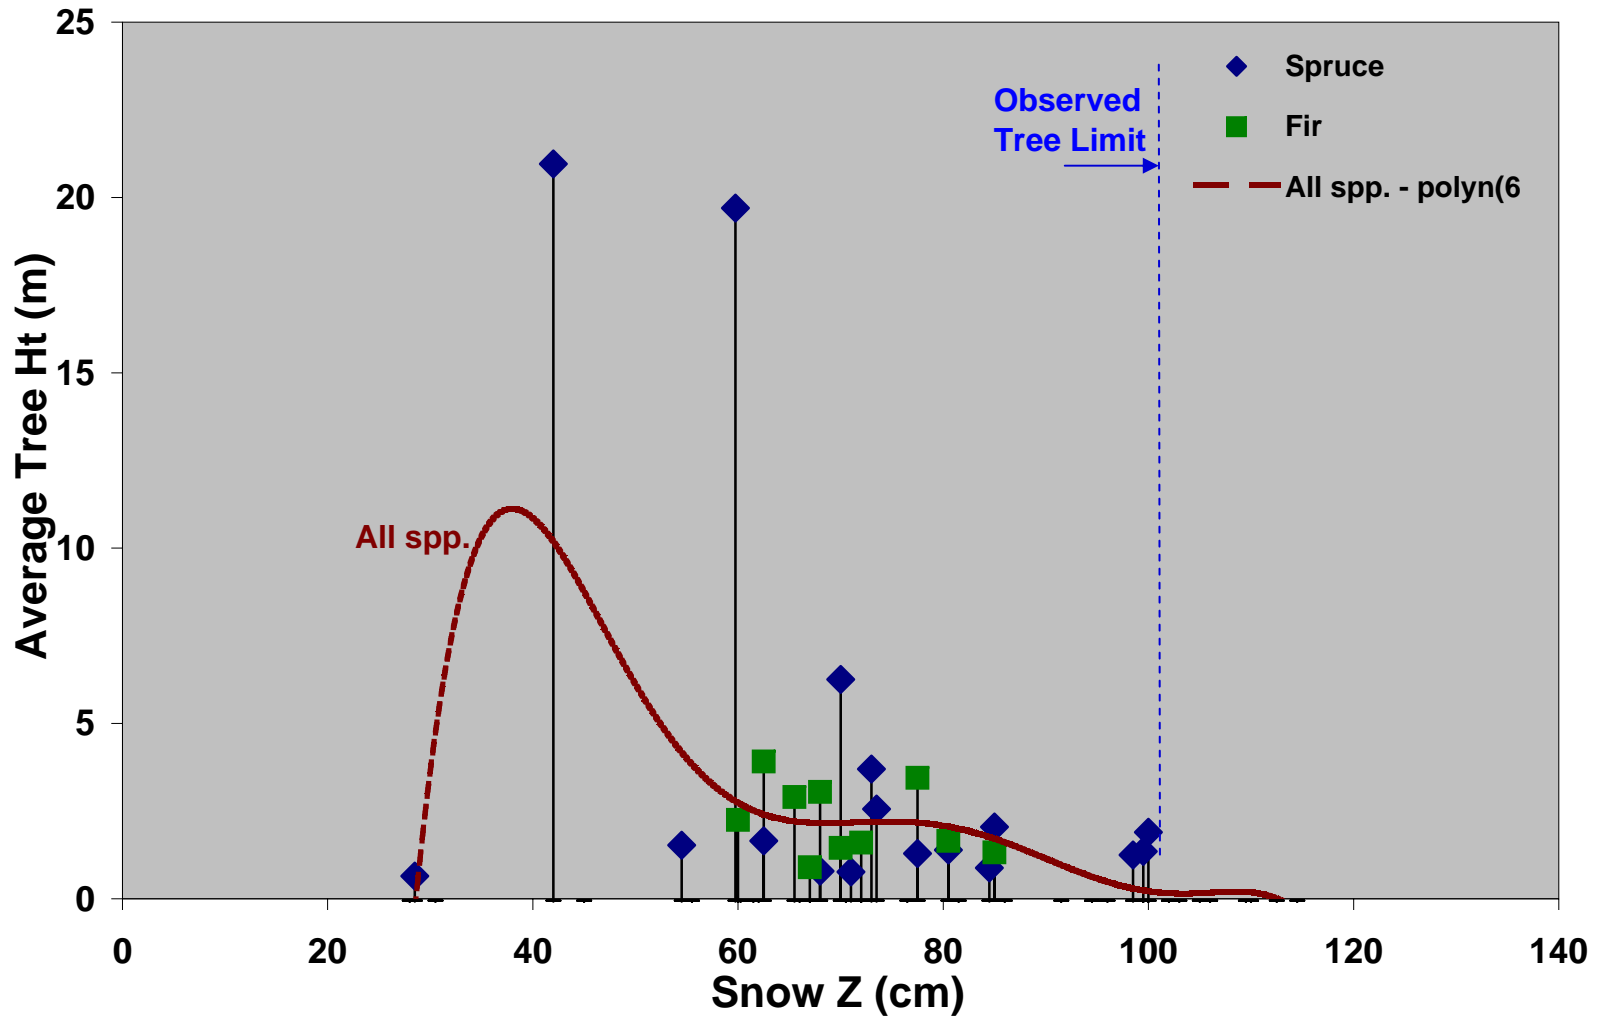

Snow Depth & Tree Height Transect 2 Profile

Tree Height vs. Snow Depth

Diameter vs. Snow Z

DBH as measured from snow surface

Number Trees vs. Snow Z

Tree Diameter vs. Height

DBH as measured from snow surface