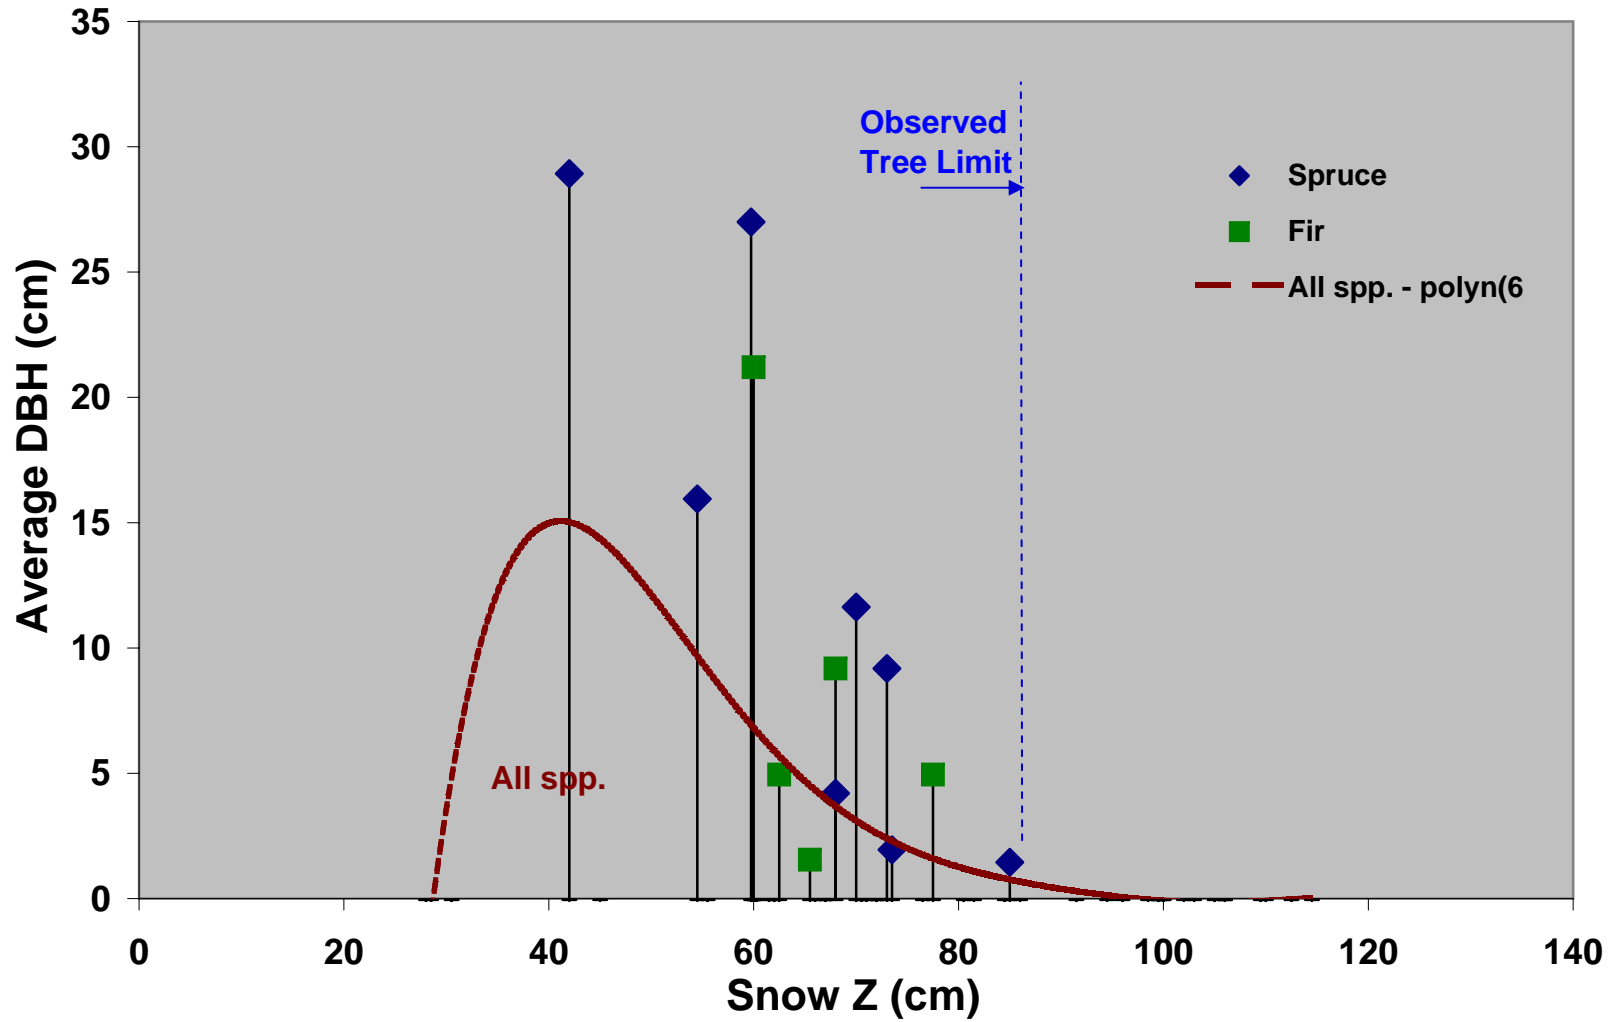

Snow Depth & Tree Height Transect 2 Profile

Tree Height vs. Snow Depth

Diameter vs. Snow Z

DBH as measured from snow surface

Number Trees vs. Snow Z

Tree Diameter vs. Height

DBH as measured from snow surface