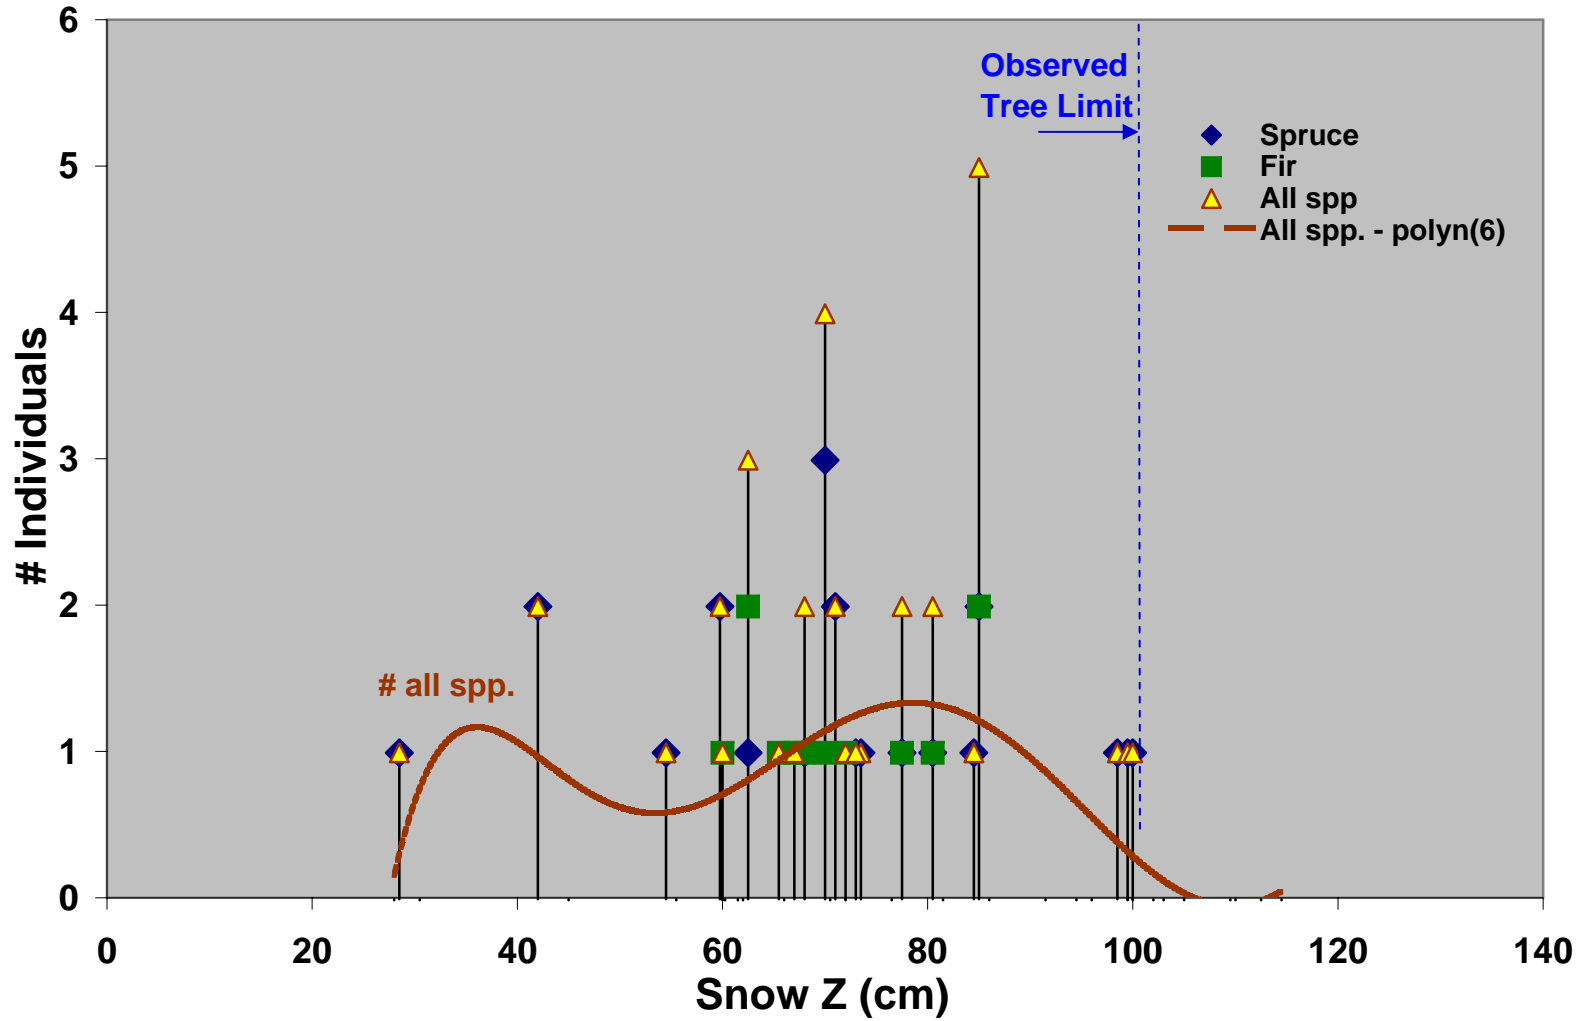

Snow Depth & Tree Height Transect 2 Profile

Tree Height vs. Snow Depth

Diameter vs. Snow Z

DBH as measured from snow surface

Number Trees vs. Snow Z

Tree Diameter vs. Height

DBH as measured from snow surface