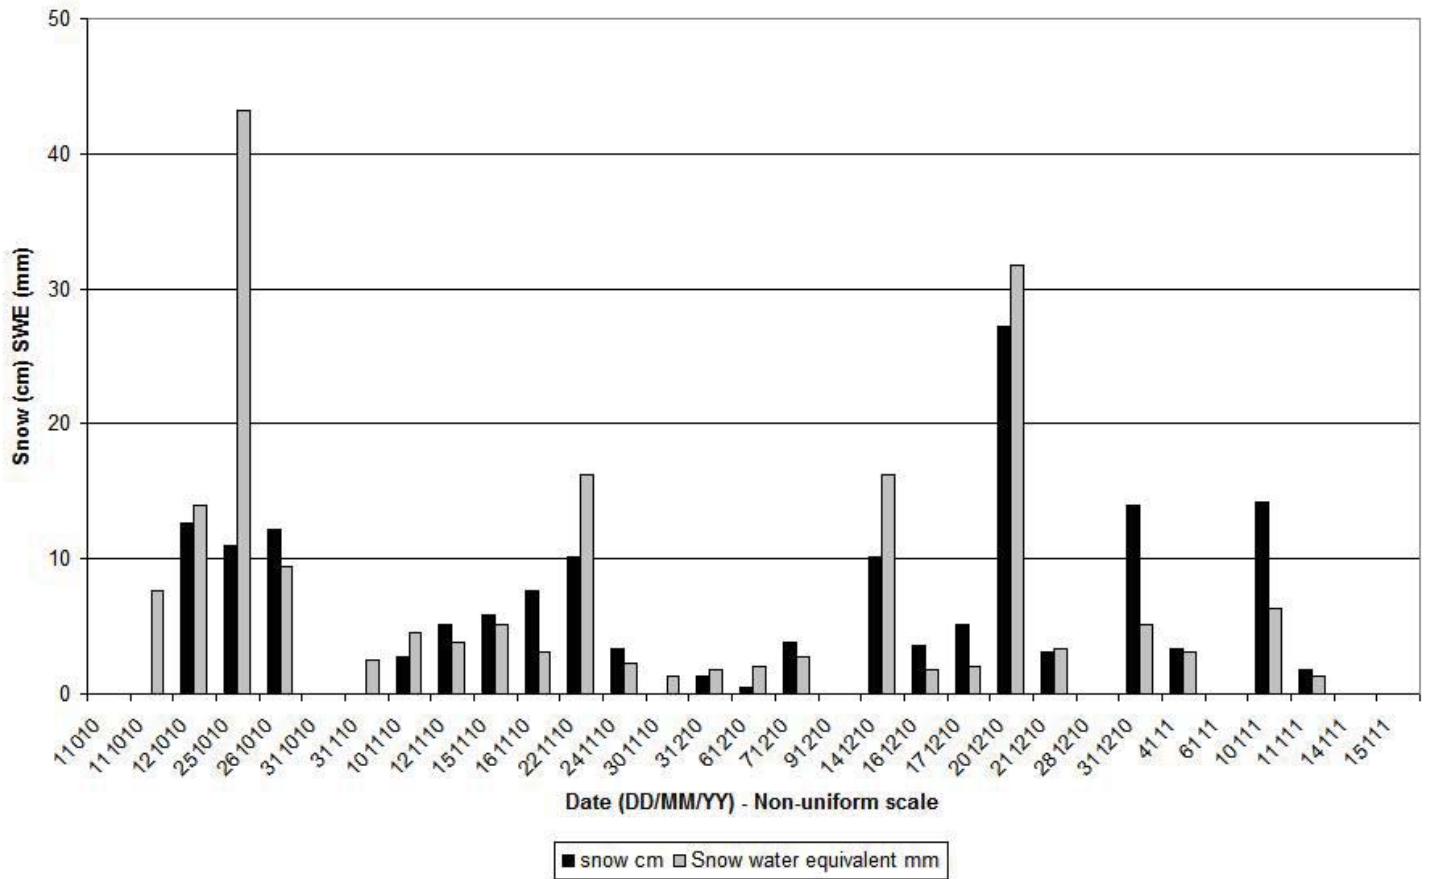

C1 New Snowfall and Snow Water Equivalent

C1 Accumulated Snowfall and Snow Water Equivalent / Air Temperature