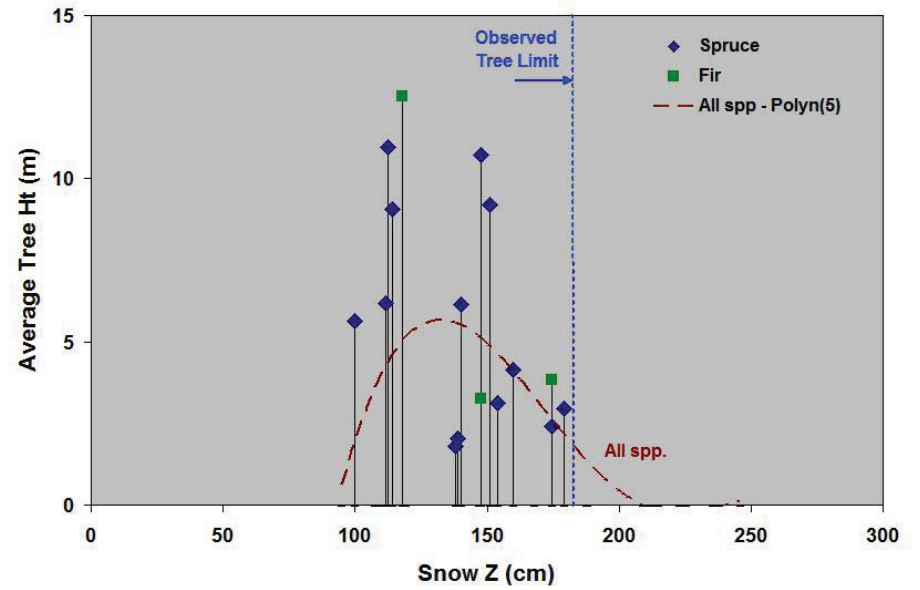

**Snow Depth & Tree Height
Transect Profile**

Tree Height vs. Snow Depth

Diameter vs. Snow Z
DBH as measured from snow surface

Number Trees vs. Snow Z