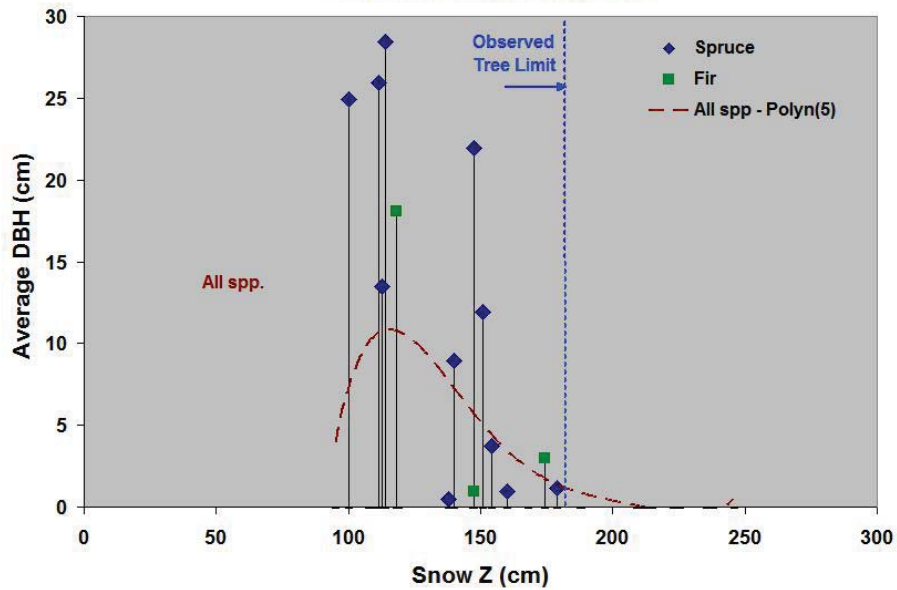

**Snow Depth & Tree Height
Transect Profile**

Tree Height vs. Snow Depth

Diameter vs. Snow Z
DBH as measured from snow surface

Number Trees vs. Snow Z