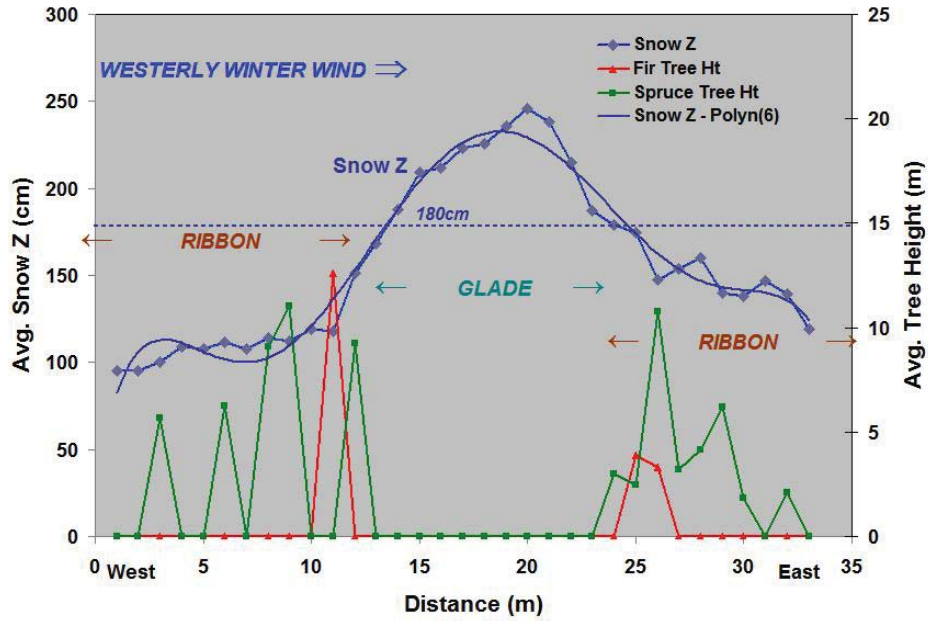

**Snow Depth & Tree Height
Transect Profile**

Tree Height vs. Snow Depth

Diameter vs. Snow Z
DBH as measured from snow surface

Number Trees vs. Snow Z