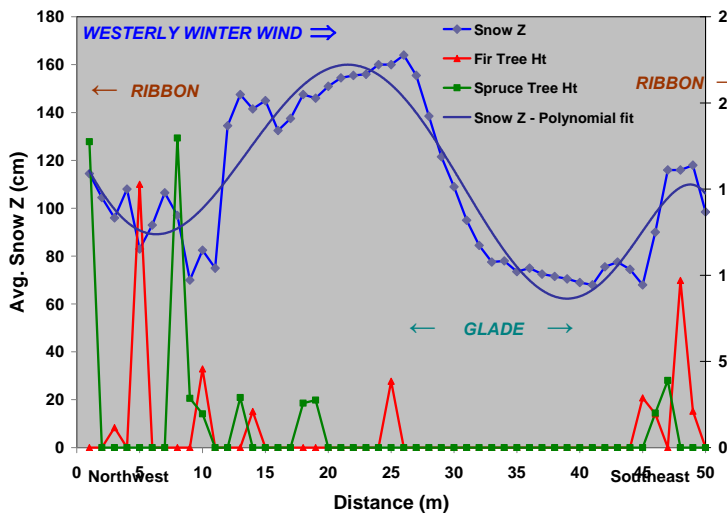

Snow Depth & Tree Height
Transect #1 Profile

Snow Depth & Tree Height
Transect #2 Profile

Tree Height vs. Snow Depth

Tree Height vs. Snow Depth

Tree Diameter vs. Snow Z
DBH as measured from snow surface

Tree Diameter vs. Snow Z
DBH as measured from snow surface