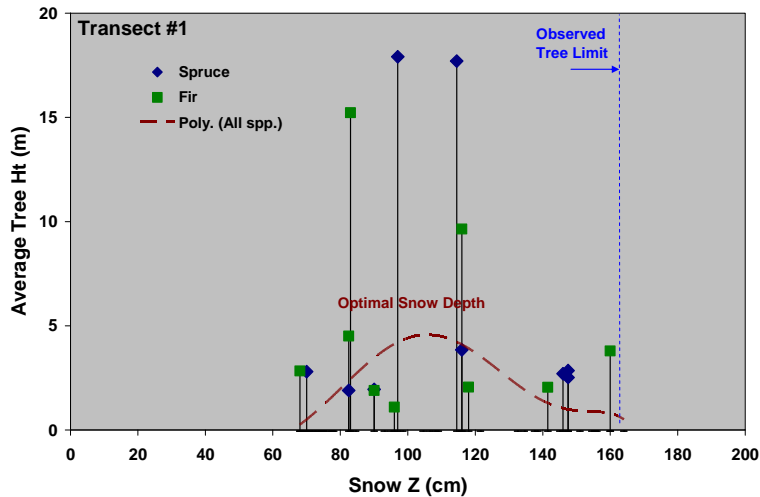

Snow Depth & Tree Height
Transect #1 Profile

Snow Depth & Tree Height
Transect #2 Profile

Tree Height vs. Snow Depth

Tree Height vs. Snow Depth

Tree Diameter vs. Snow Z
DBH as measured from snow surface

Tree Diameter vs. Snow Z
DBH as measured from snow surface