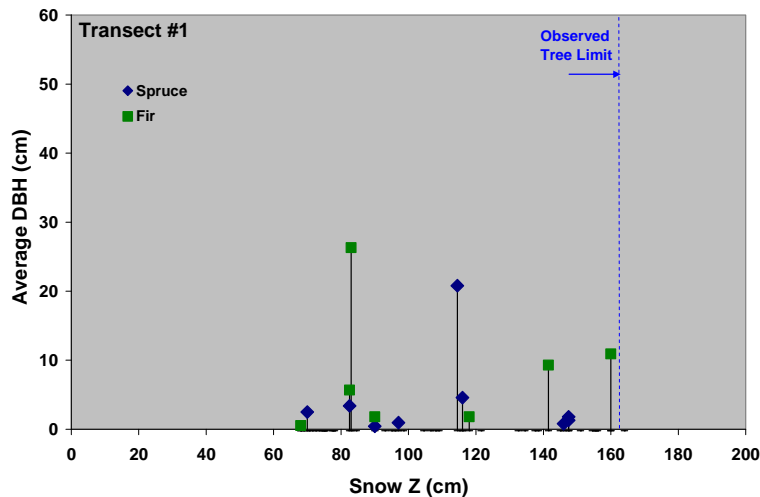

Snow Depth & Tree Height
Transect #1 Profile

Snow Depth & Tree Height
Transect #2 Profile

Tree Height vs. Snow Depth

Tree Height vs. Snow Depth

Tree Diameter vs. Snow Z
DBH as measured from snow surface

Tree Diameter vs. Snow Z
DBH as measured from snow surface