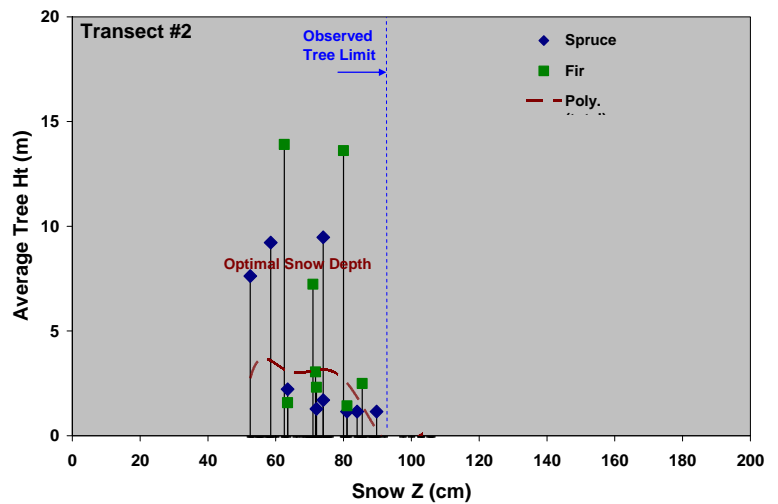

Snow Depth & Tree Height
Transect #1 Profile

Snow Depth & Tree Height
Transect #2 Profile

Tree Height vs. Snow Depth

Tree Height vs. Snow Depth

Tree Diameter vs. Snow Z
DBH as measured from snow surface

Tree Diameter vs. Snow Z
DBH as measured from snow surface