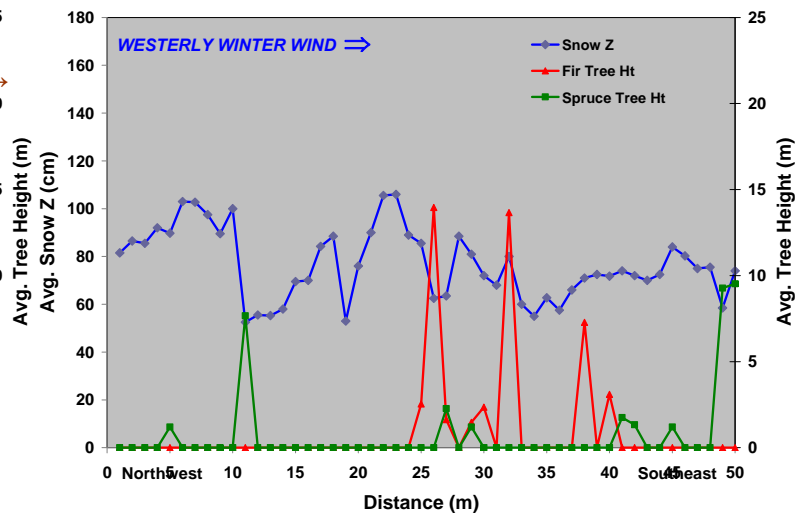

Snow Depth & Tree Height
Transect #1 Profile

Snow Depth & Tree Height
Transect #2 Profile

Tree Height vs. Snow Depth

Tree Height vs. Snow Depth

Tree Diameter vs. Snow Z
DBH as measured from snow surface

Tree Diameter vs. Snow Z
DBH as measured from snow surface