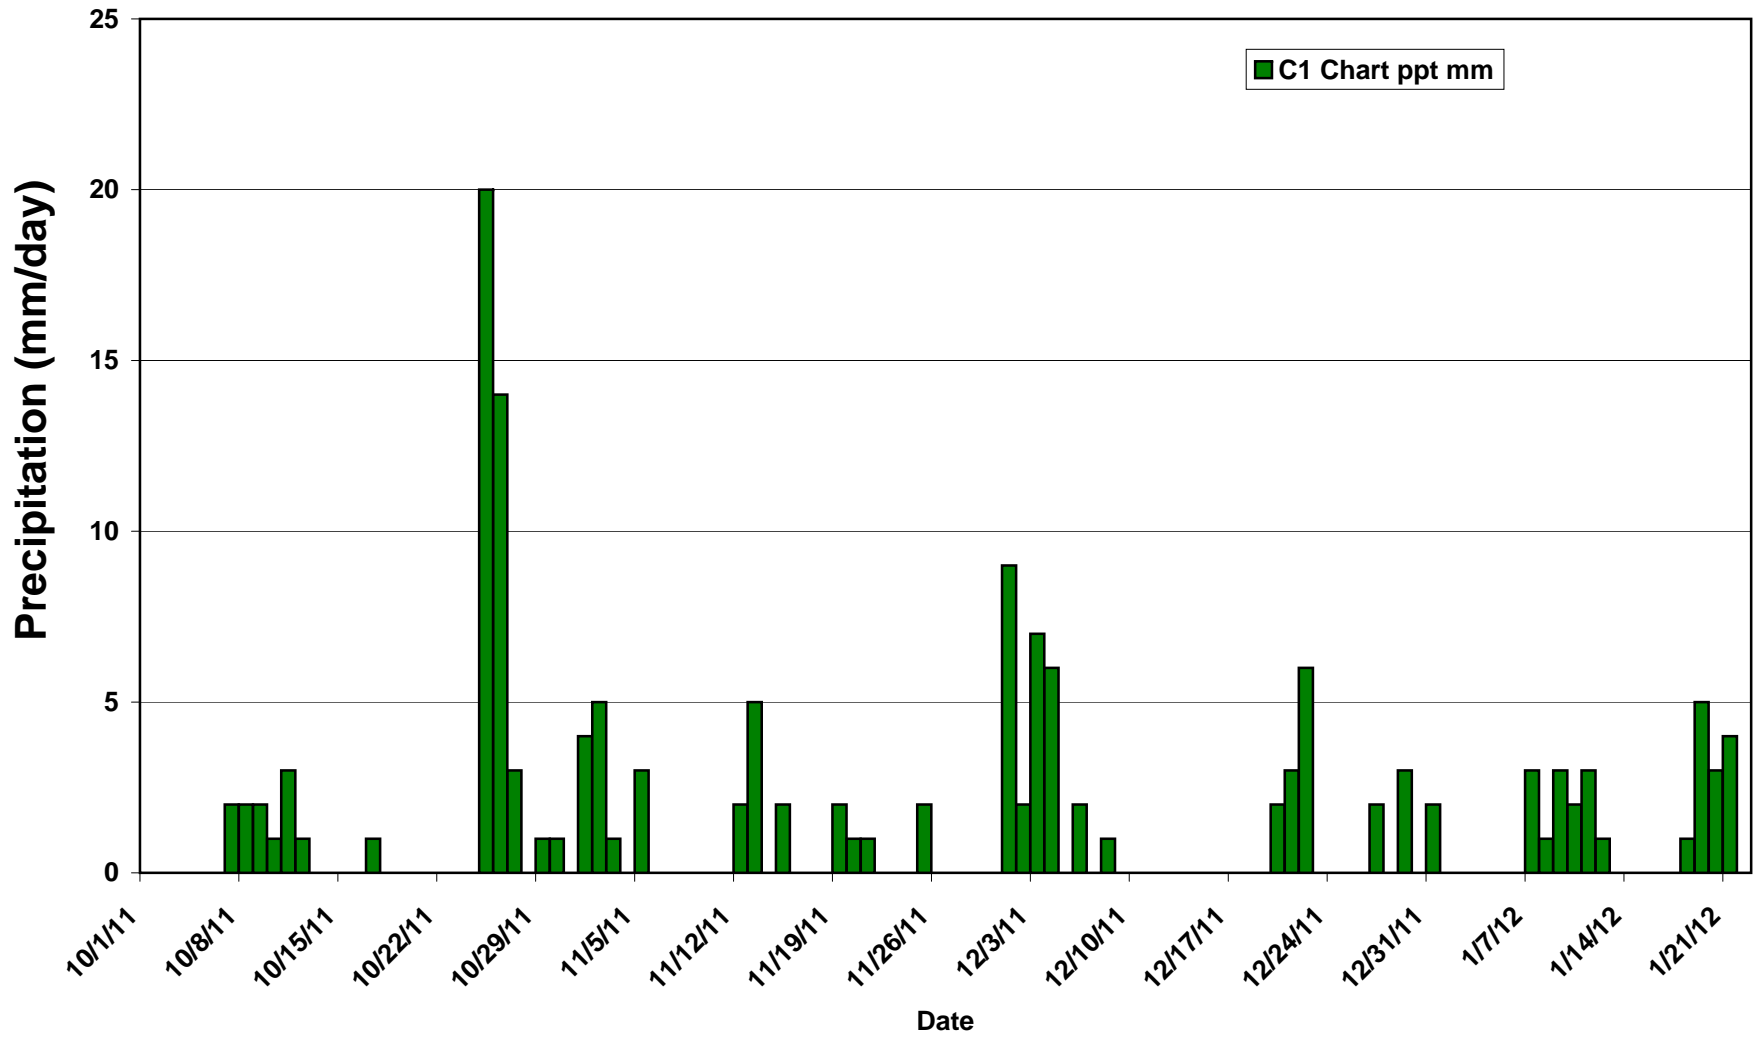

2011-12 Winter Season Temperature Record

C1 Chart TMax,Mean,Min

C1 Chart Precipitation

Niwot C1 Snowtel New Snowfall: SWE & Snow Depth