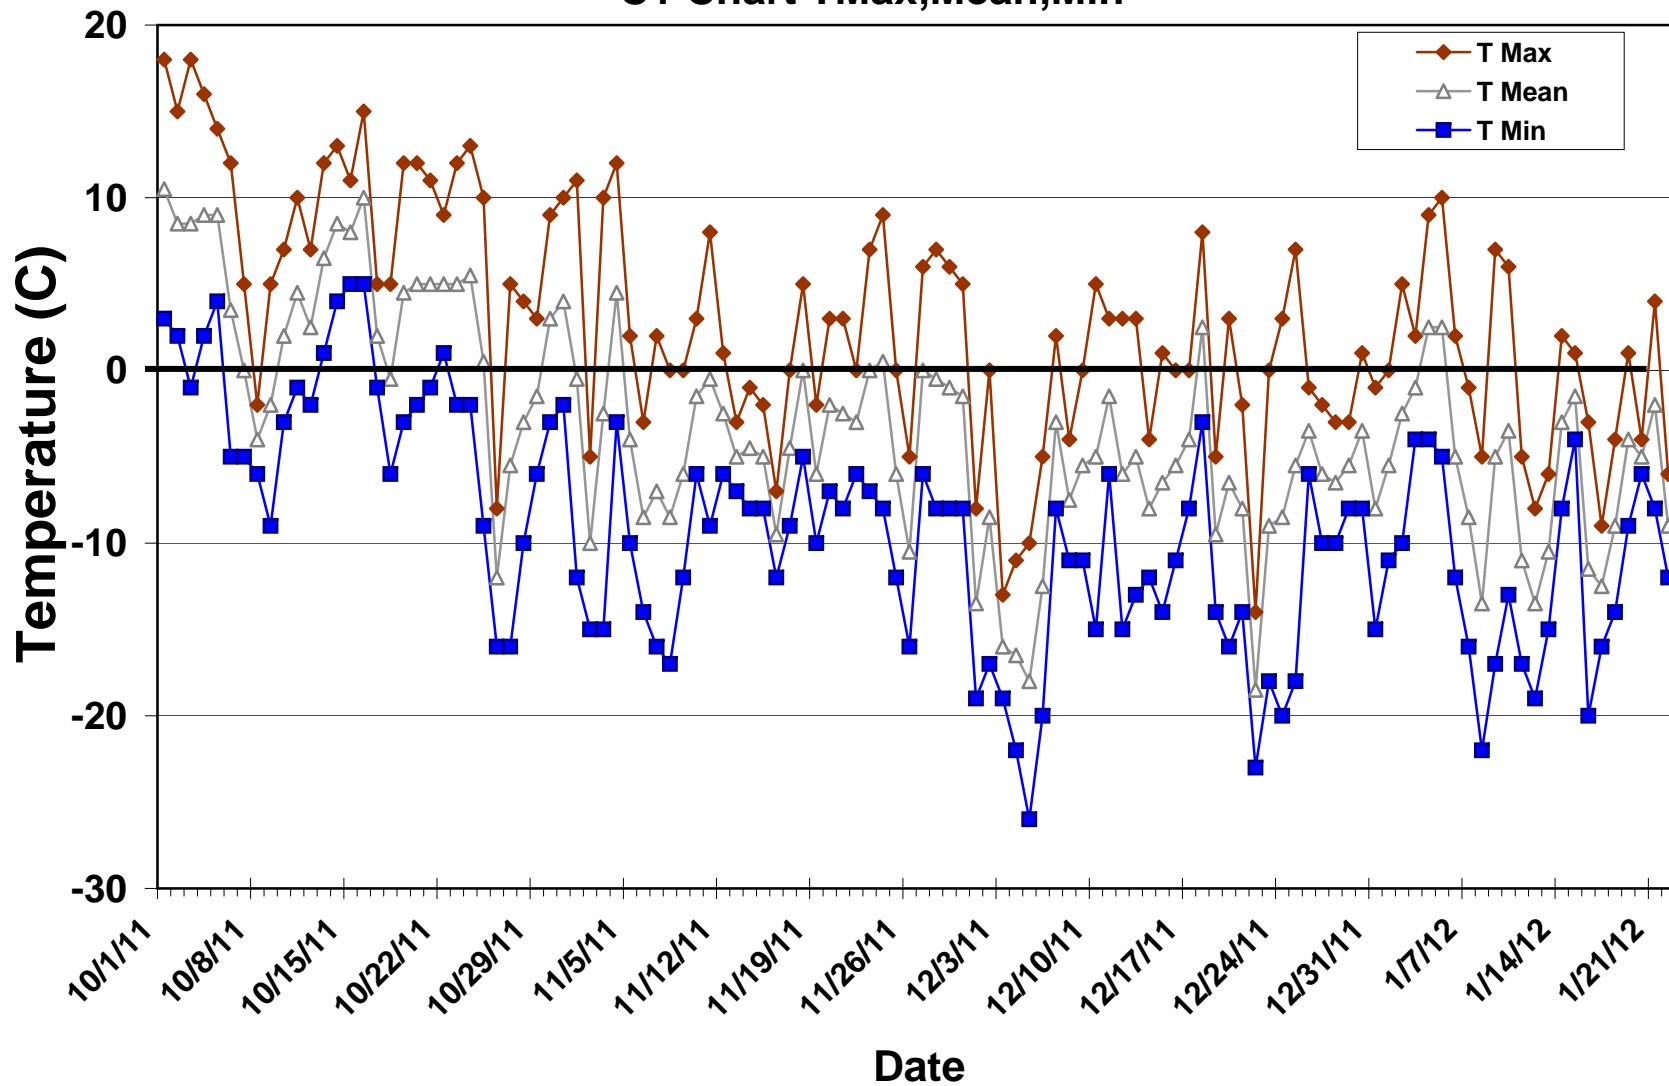

2011-12 Winter Season Temperature Record

C1 Chart TMax,Mean,Min

C1 Chart Precipitation

Niwot C1 Snowtel New Snowfall: SWE & Snow Depth