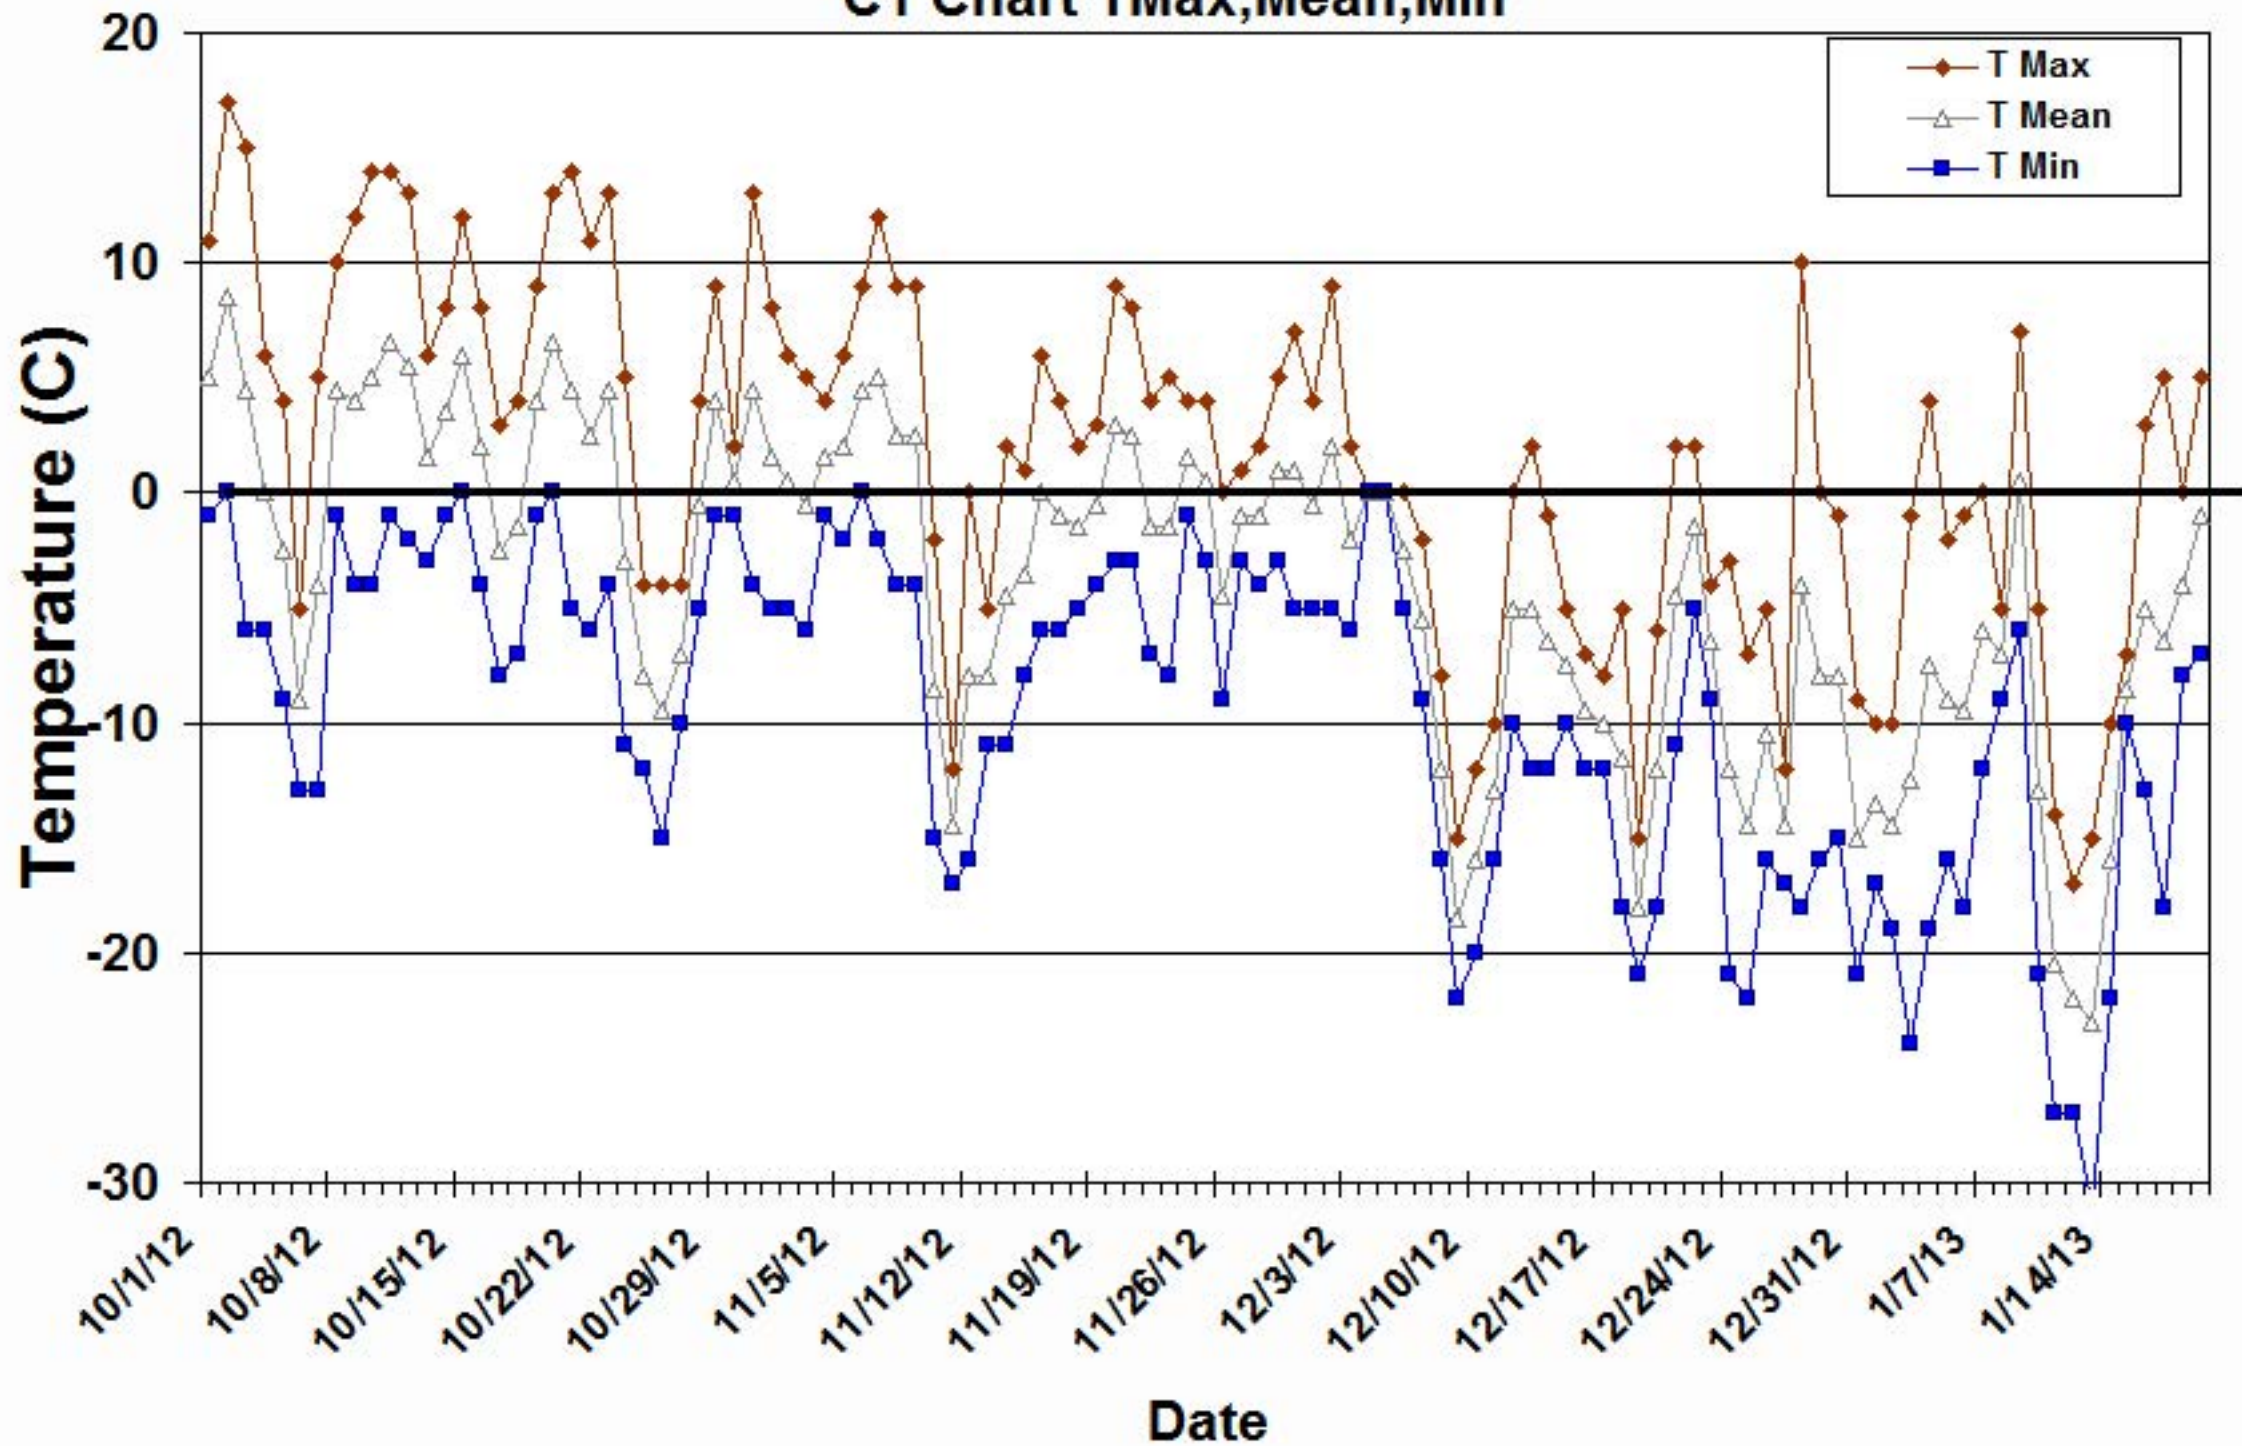

2012-13 Winter Season Temperature Record

C1 Chart TMax,Mean,Min

C1 Chart Precipitation

Niwot C1 Snowtel New Snowfall: SWE & Snow Depth