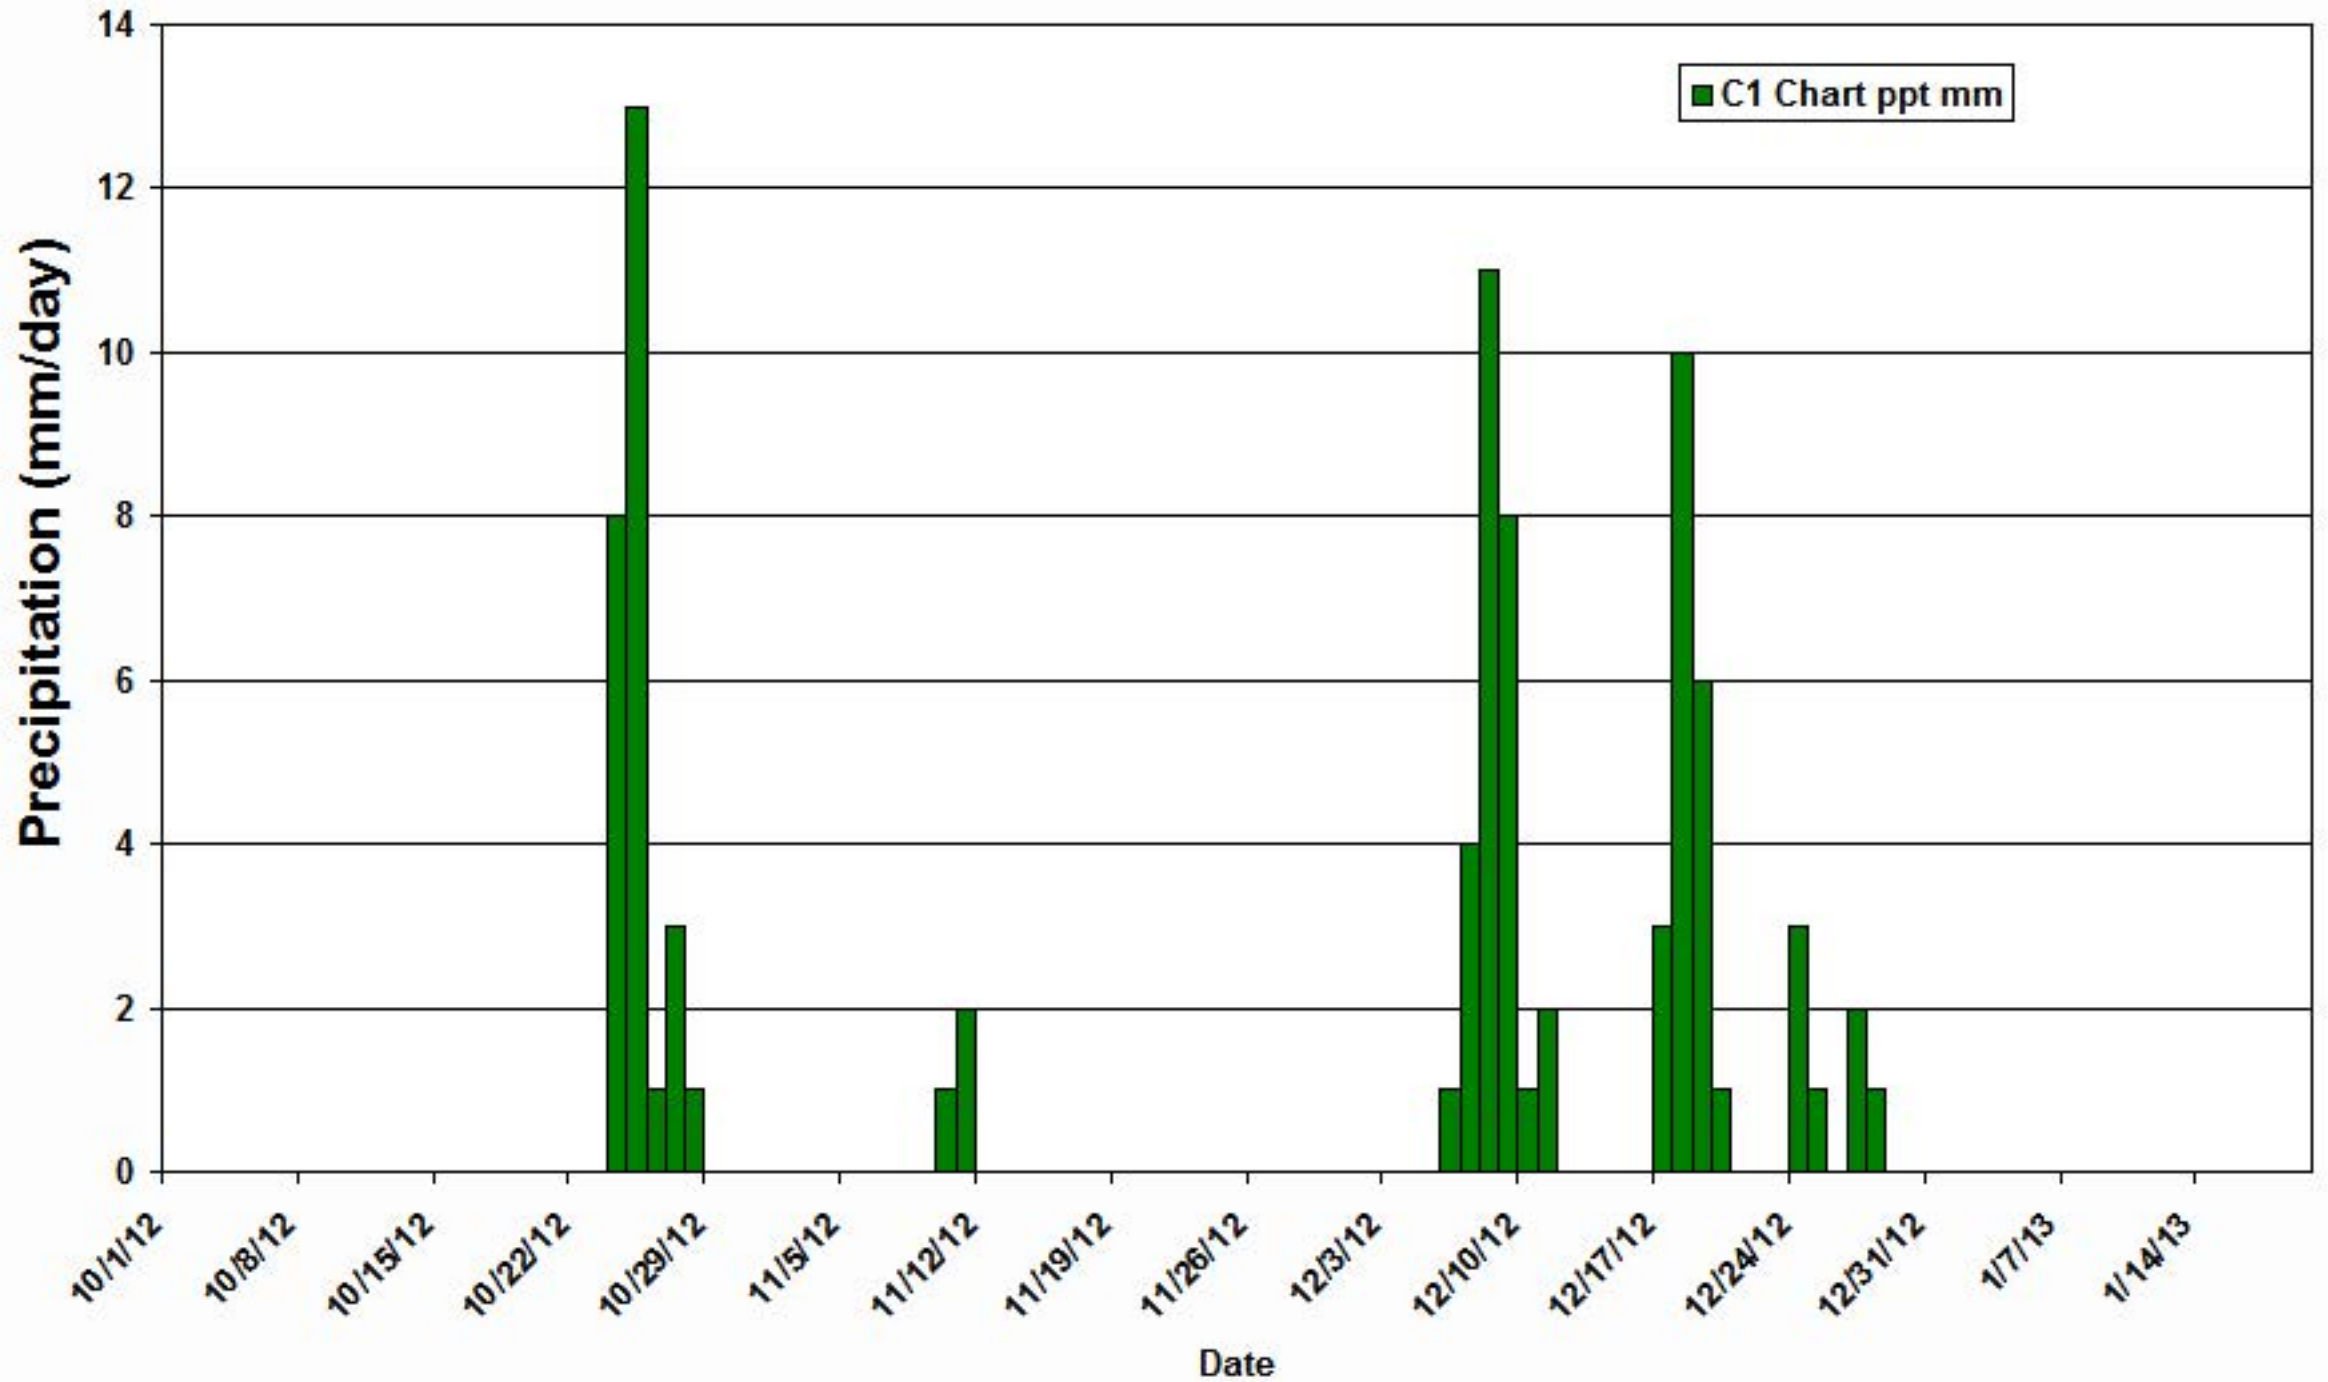

2012-13 Winter Season Temperature Record

C1 Chart TMax,Mean,Min

C1 Chart Precipitation

Niwot C1 Snowtel New Snowfall: SWE & Snow Depth