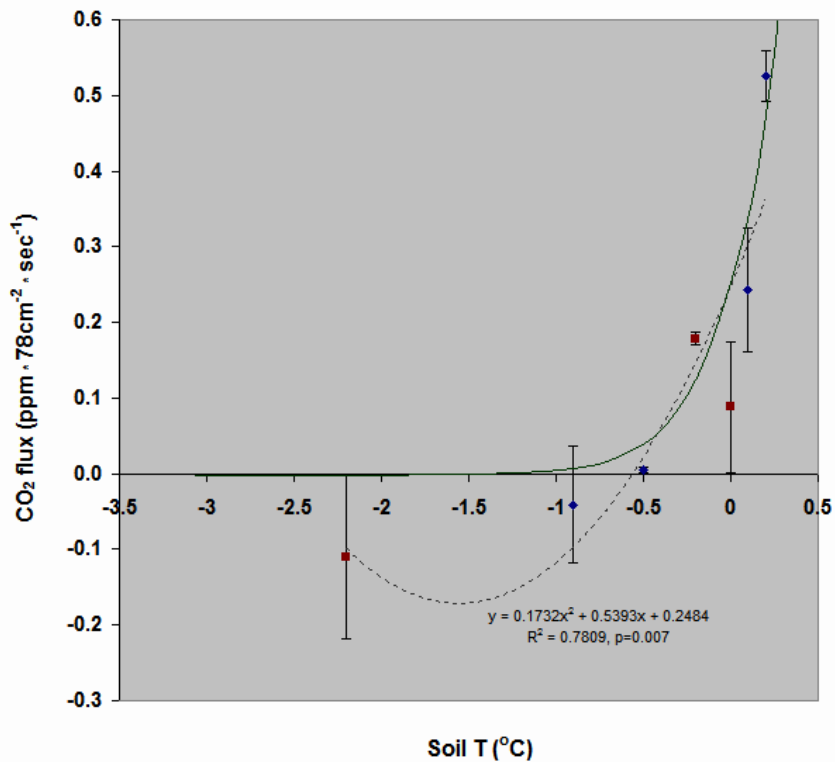

### Soil Respiration vs. Snow Depth

### Winter Soil Respiration (CO<sub>2</sub> flux) Experiment 2013 Winter Ecology, CU Mountain Research Stn 1/20/2013

- ◆ Snow Covered
- No Snowcover
- Hand-drawn summary
- - - Poly. (Flux)

### Soil Respiration vs. Soil Temperature (2cm)