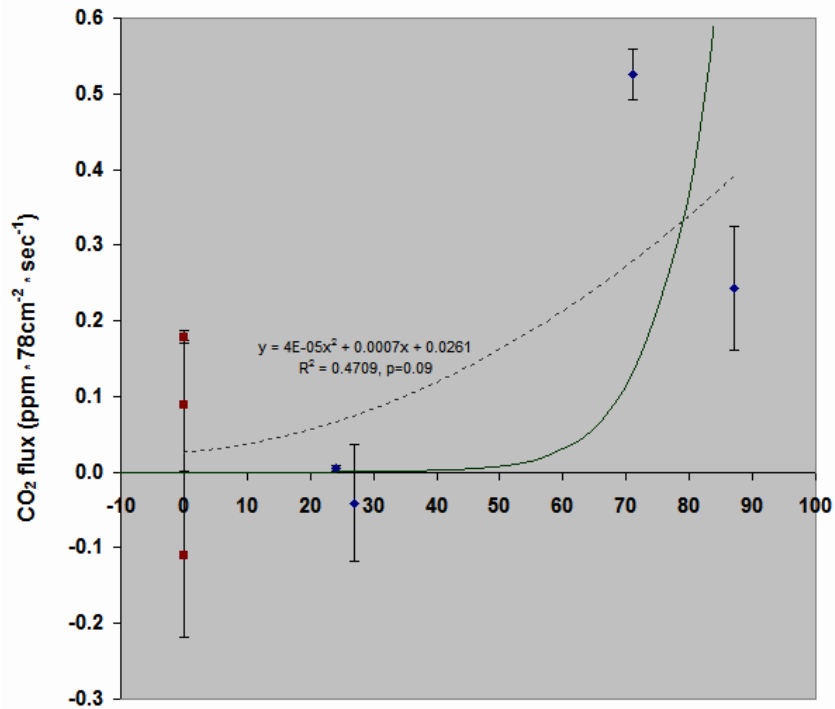

### Soil Respiration vs. Snow Depth

### Winter Soil Respiration (CO<sub>2</sub> flux) Experiment 2013 Winter Ecology, CU Mountain Research Stn 1/20/2013

- ◆ Snow Covered
- No Snowcover
- Hand-drawn summary
- - - Poly. (Flux)

### Soil Respiration vs. Soil Temperature (2cm)