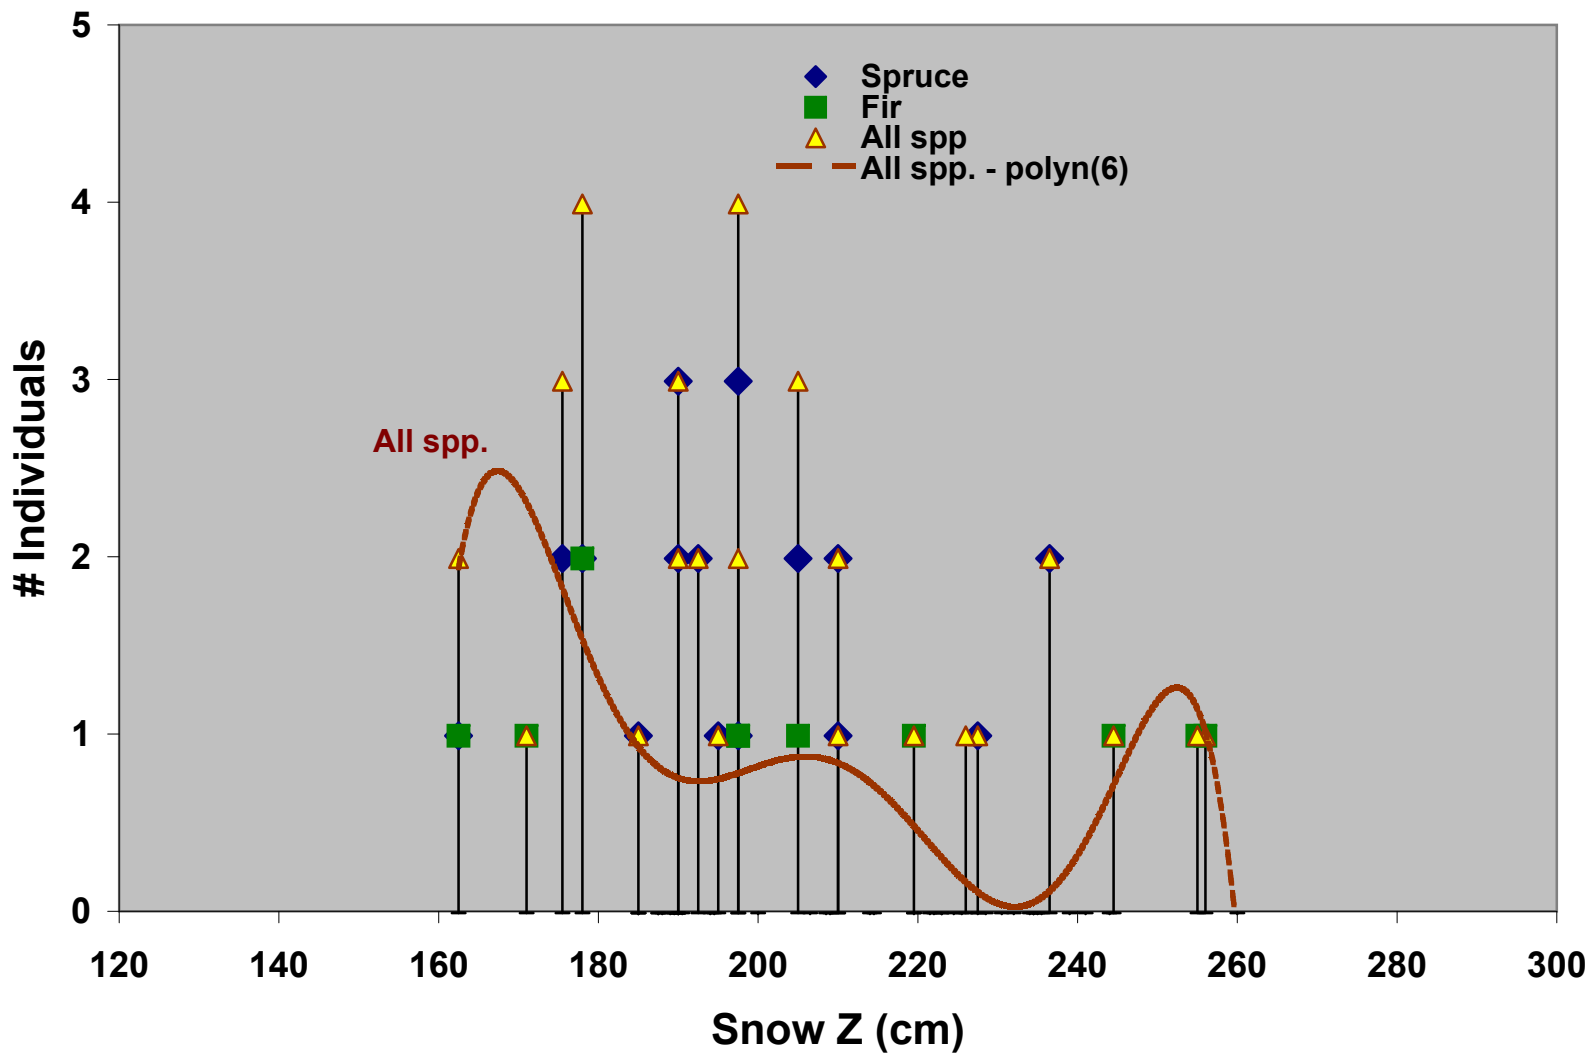

## Snow Depth & Tree Height Eastern Transect Profile

# Tree Height vs. Snow Depth

# Diameter vs. Snow Z

DBH as measured from snow surface

# Tree Diameter vs. Height

DBH as measured from snow surface