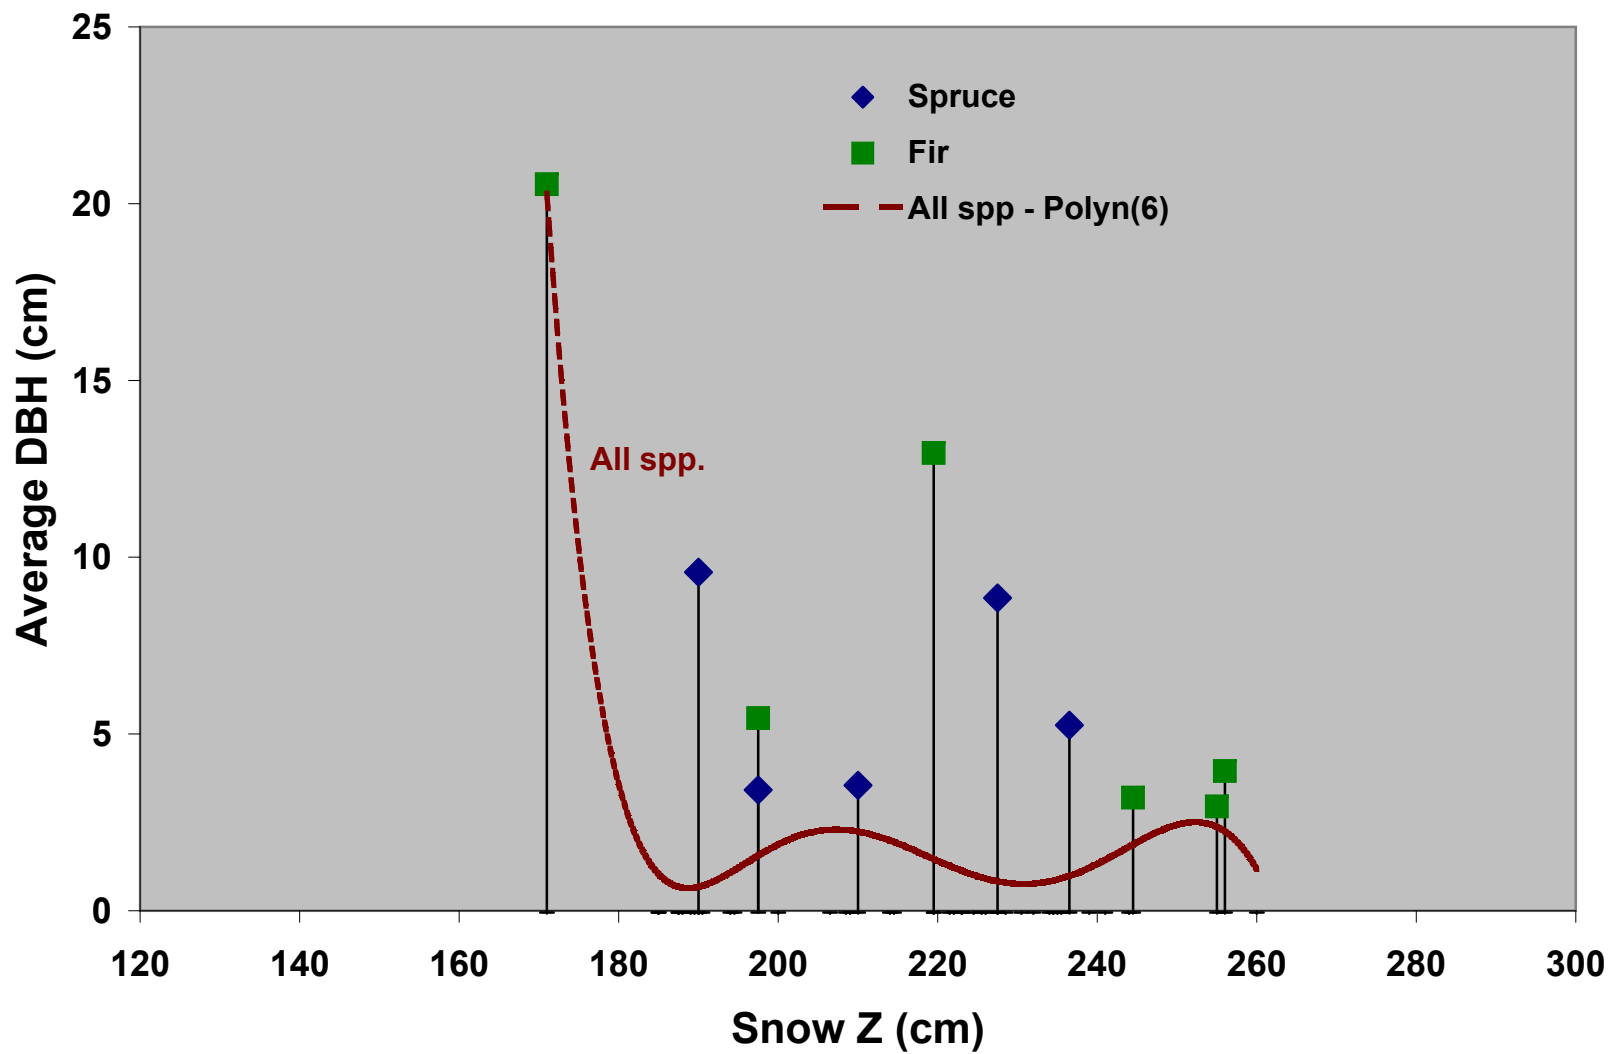

## Snow Depth & Tree Height Eastern Transect Profile

# Tree Height vs. Snow Depth

# Diameter vs. Snow Z

DBH as measured from snow surface

# Tree Diameter vs. Height

DBH as measured from snow surface