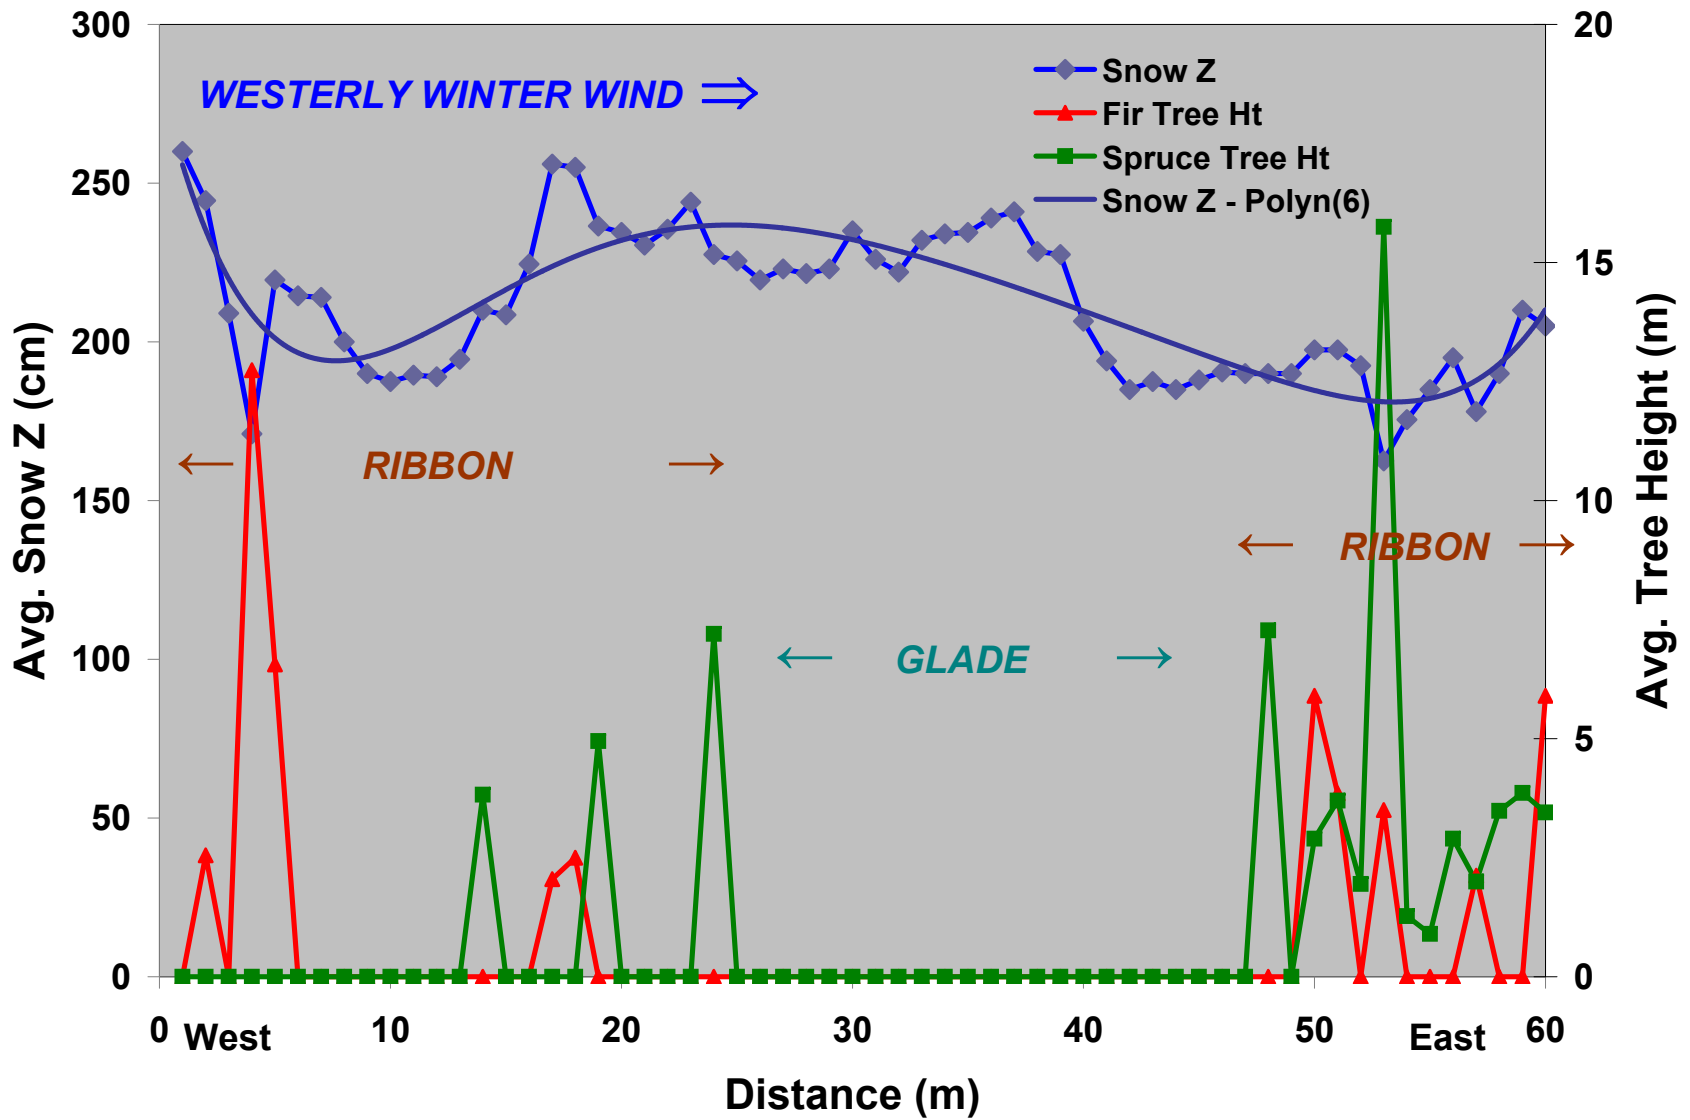

## Snow Depth & Tree Height Eastern Transect Profile

# Tree Height vs. Snow Depth

# Diameter vs. Snow Z

DBH as measured from snow surface

# Tree Diameter vs. Height

DBH as measured from snow surface