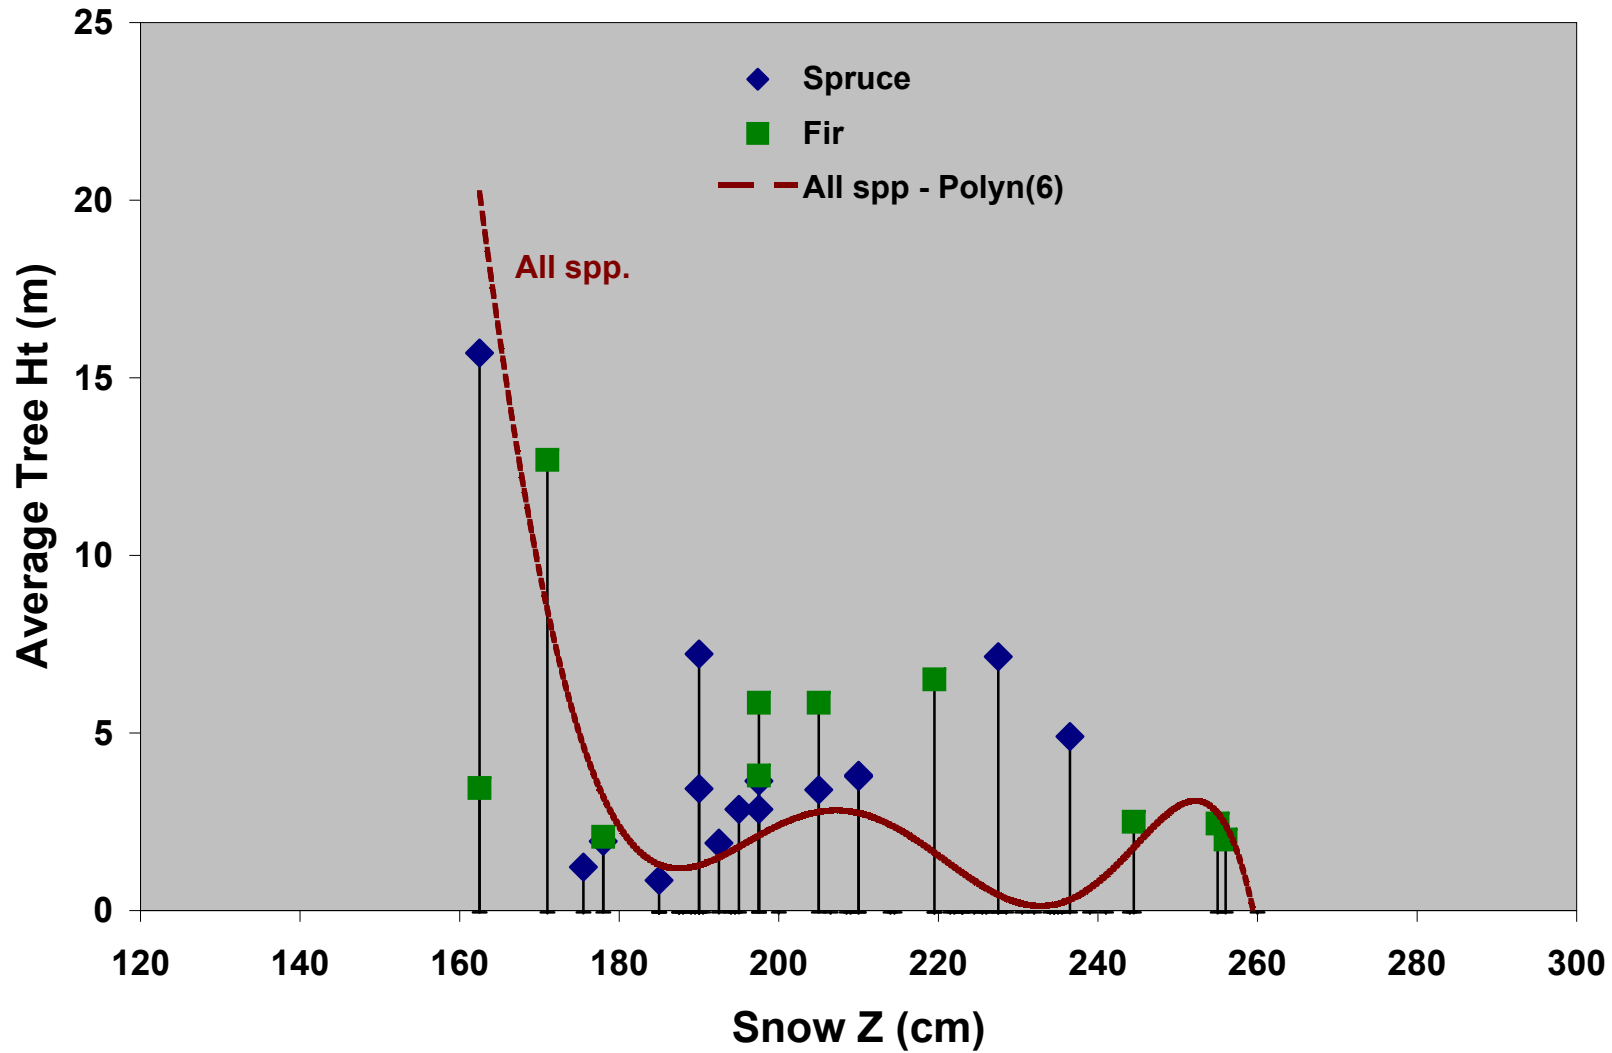

## Snow Depth & Tree Height Eastern Transect Profile

# Tree Height vs. Snow Depth

# Diameter vs. Snow Z

DBH as measured from snow surface

# Tree Diameter vs. Height

DBH as measured from snow surface