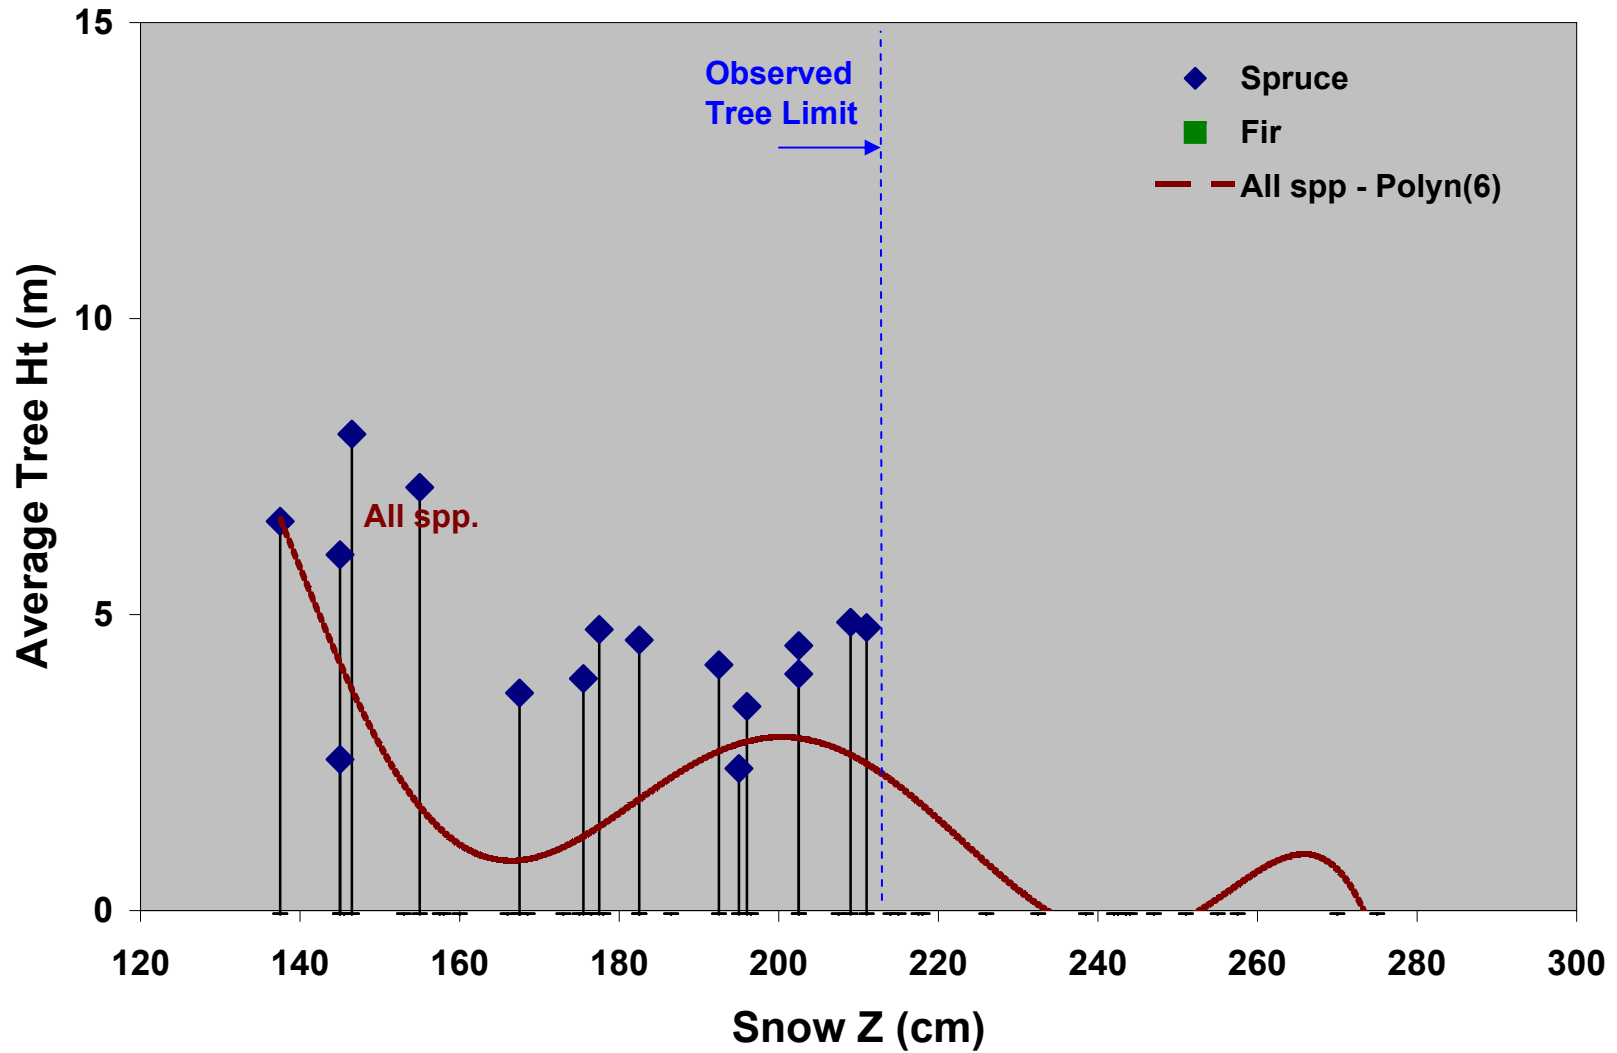

Snow Depth & Tree Height Western Transect Profile

Tree Height vs. Snow Depth

Diameter vs. Snow Z

DBH as measured from snow surface

Number Trees vs. Snow Z

Tree Diameter vs. Height

DBH as measured from snow surface