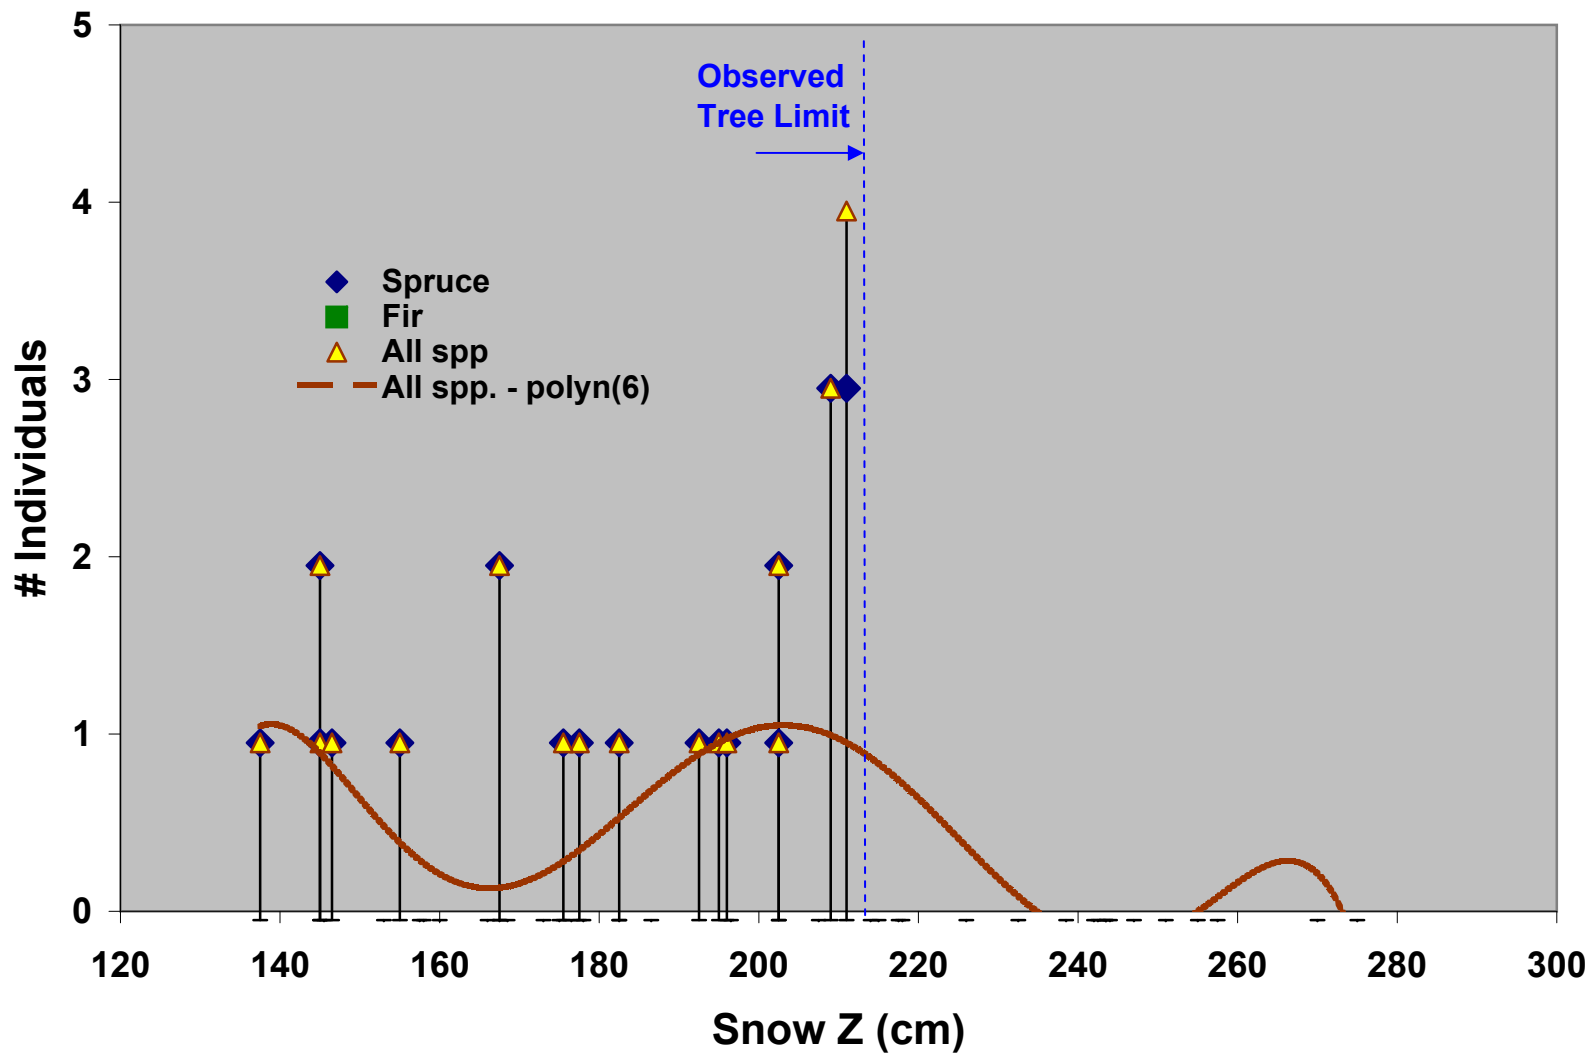

Snow Depth & Tree Height Western Transect Profile

Tree Height vs. Snow Depth

Diameter vs. Snow Z

DBH as measured from snow surface

Number Trees vs. Snow Z

Tree Diameter vs. Height

DBH as measured from snow surface