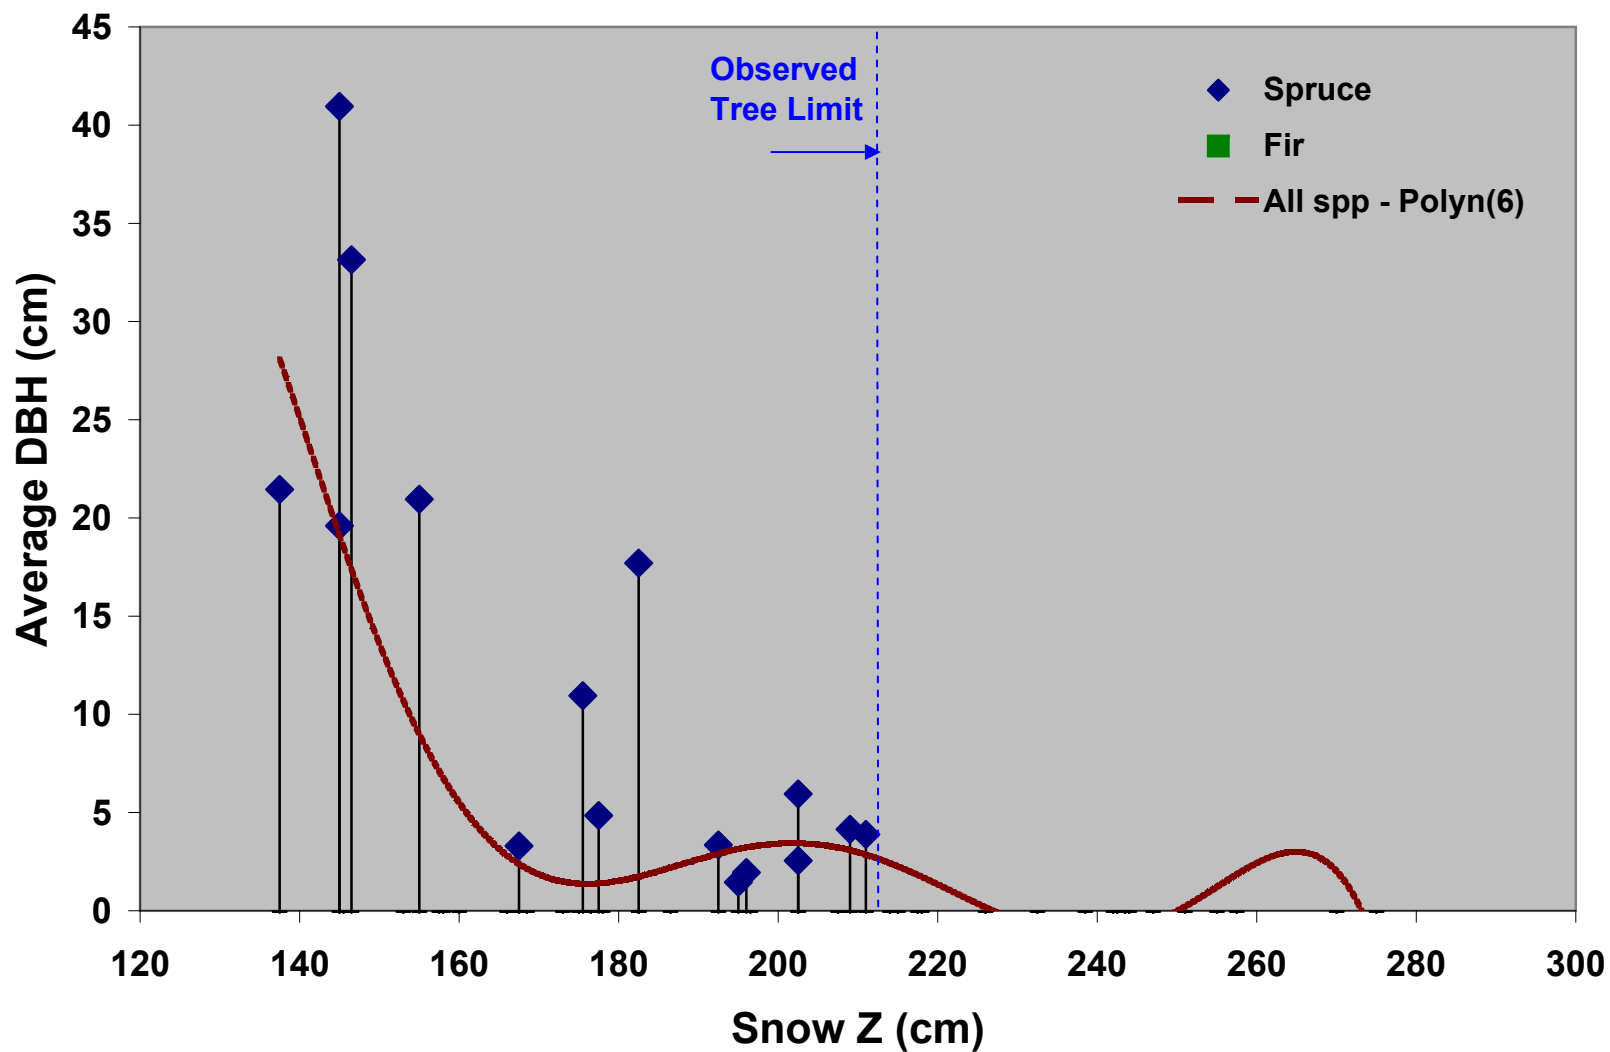

Snow Depth & Tree Height Western Transect Profile

Tree Height vs. Snow Depth

Diameter vs. Snow Z

DBH as measured from snow surface

Number Trees vs. Snow Z

Tree Diameter vs. Height

DBH as measured from snow surface