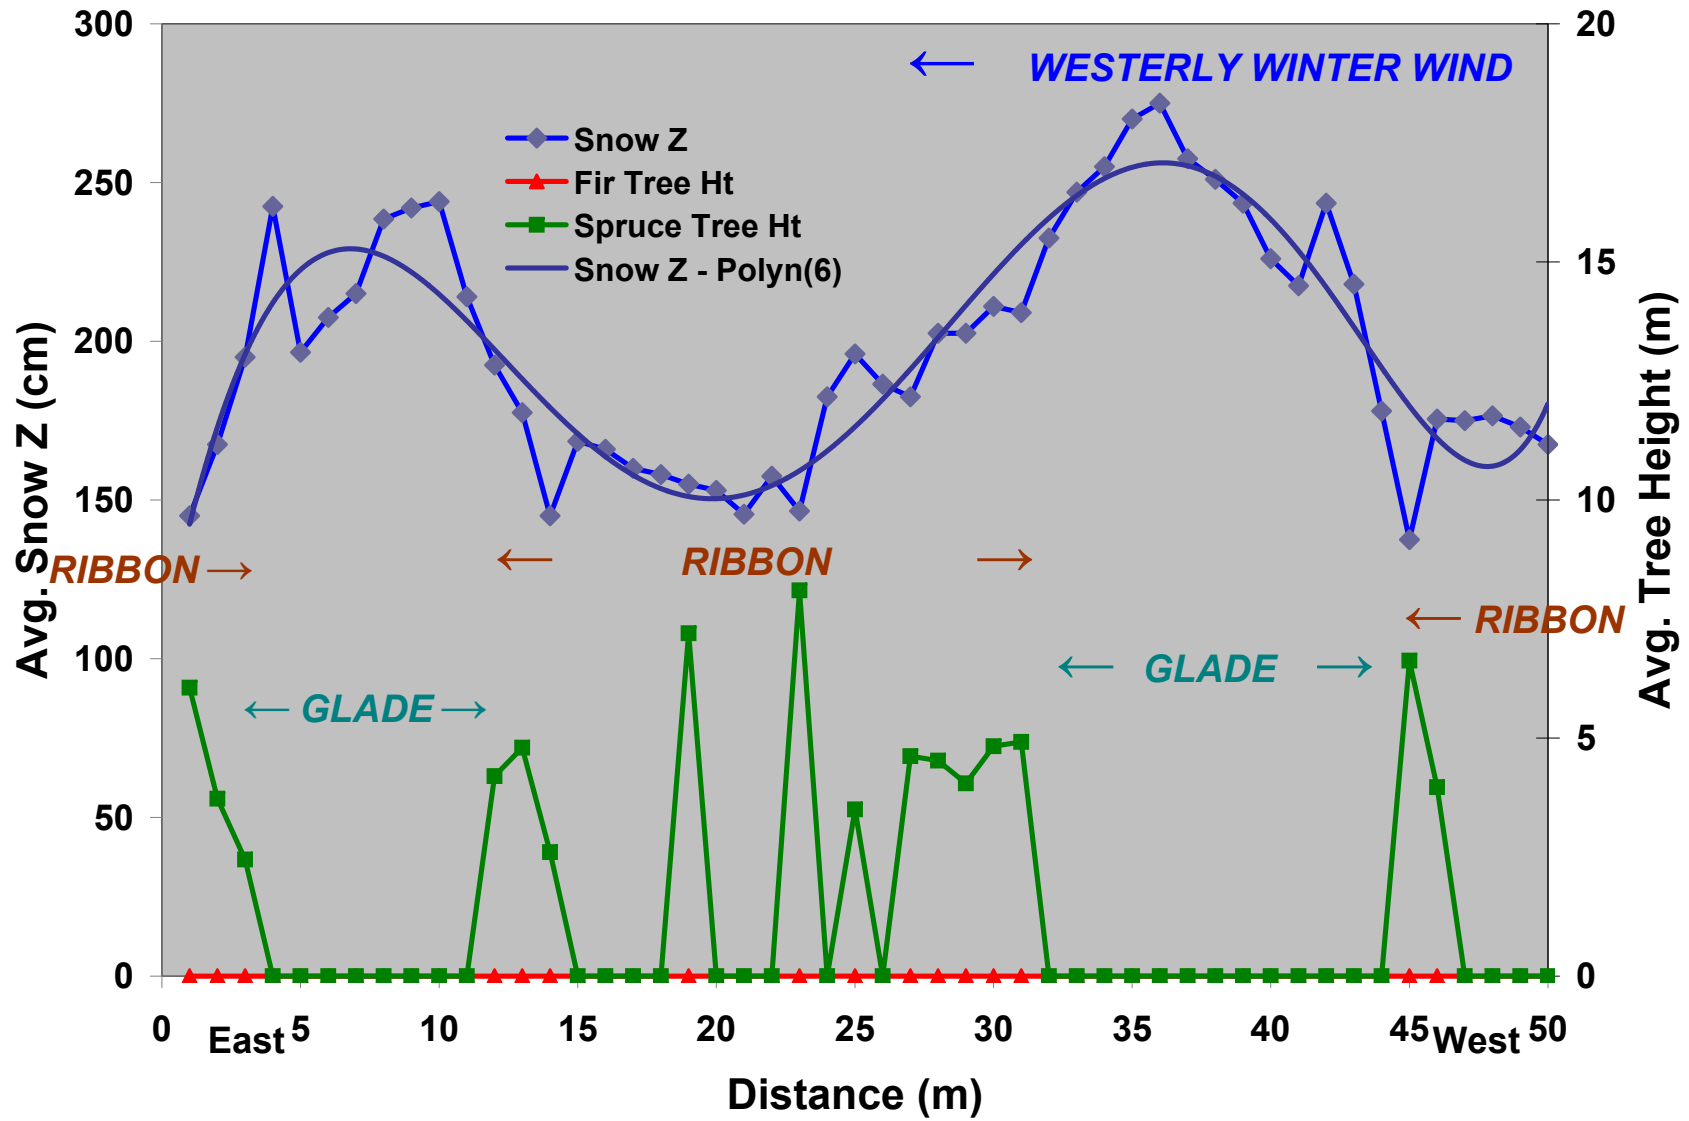

Snow Depth & Tree Height Western Transect Profile

Tree Height vs. Snow Depth

Diameter vs. Snow Z

DBH as measured from snow surface

Number Trees vs. Snow Z

Tree Diameter vs. Height

DBH as measured from snow surface