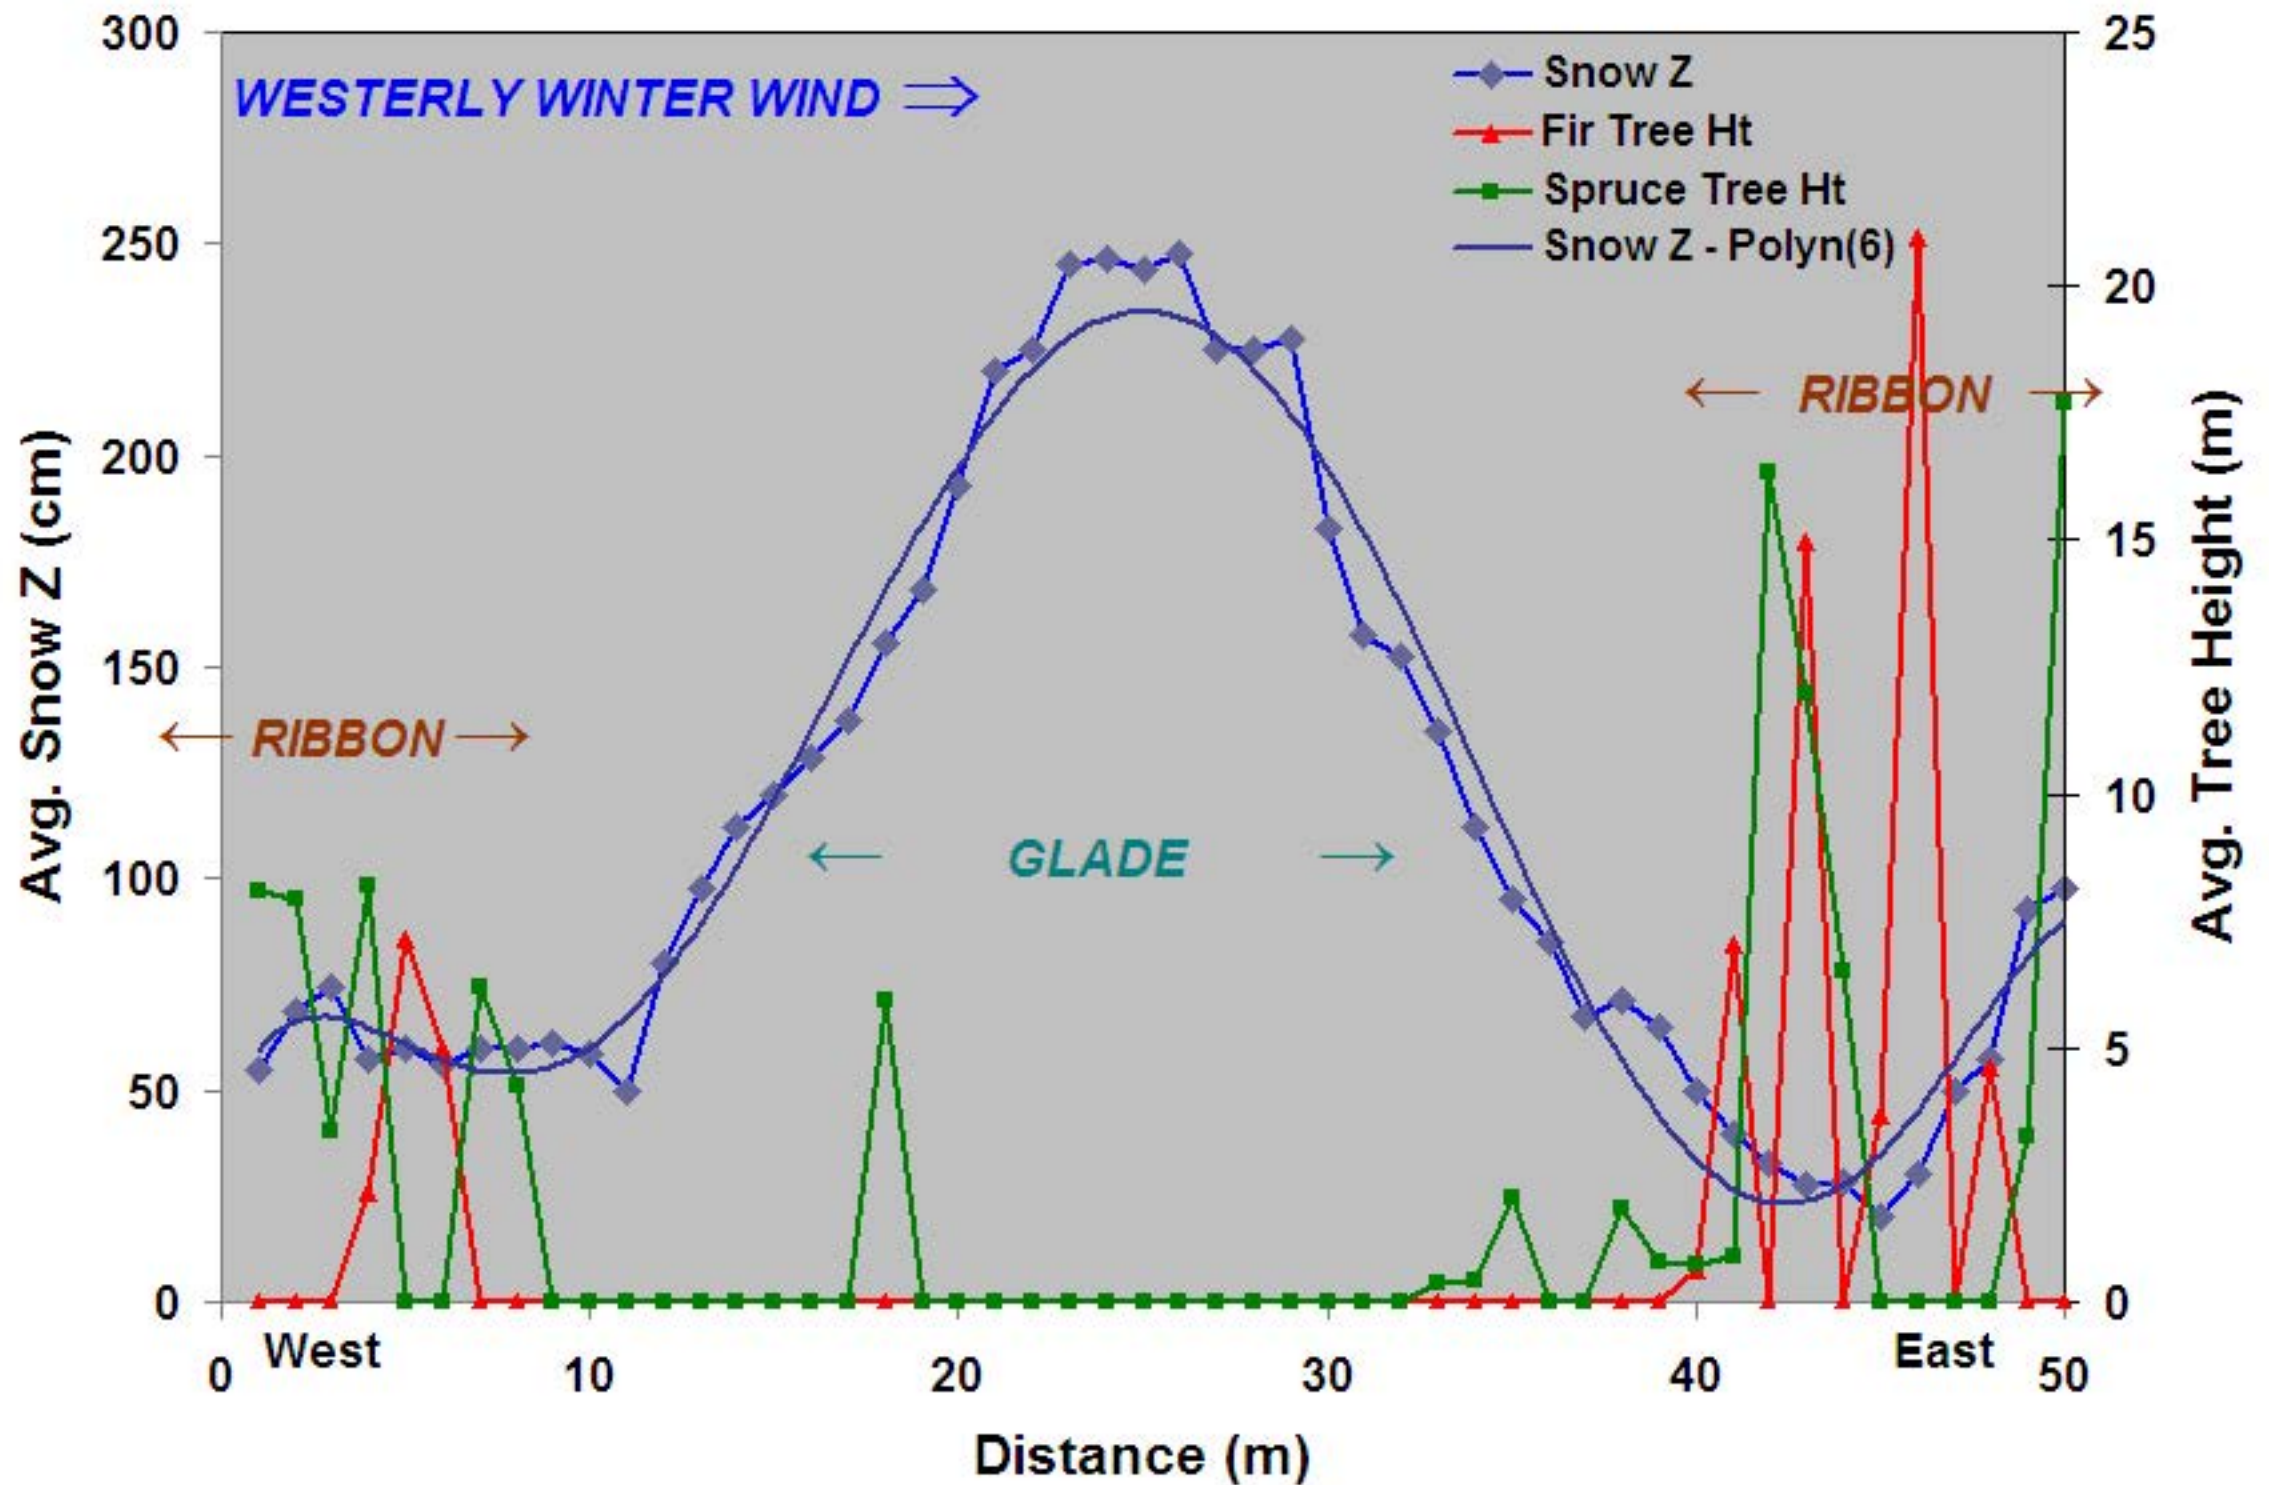

Snow Depth & Tree Height Eastern Transect Profile

Diameter vs. Snow Z

DBH as measured from snow surface

Tree Height vs. Snow Depth

Number Trees vs. Snow Z

Tree Diameter vs. Height

DBH as measured from snow surface