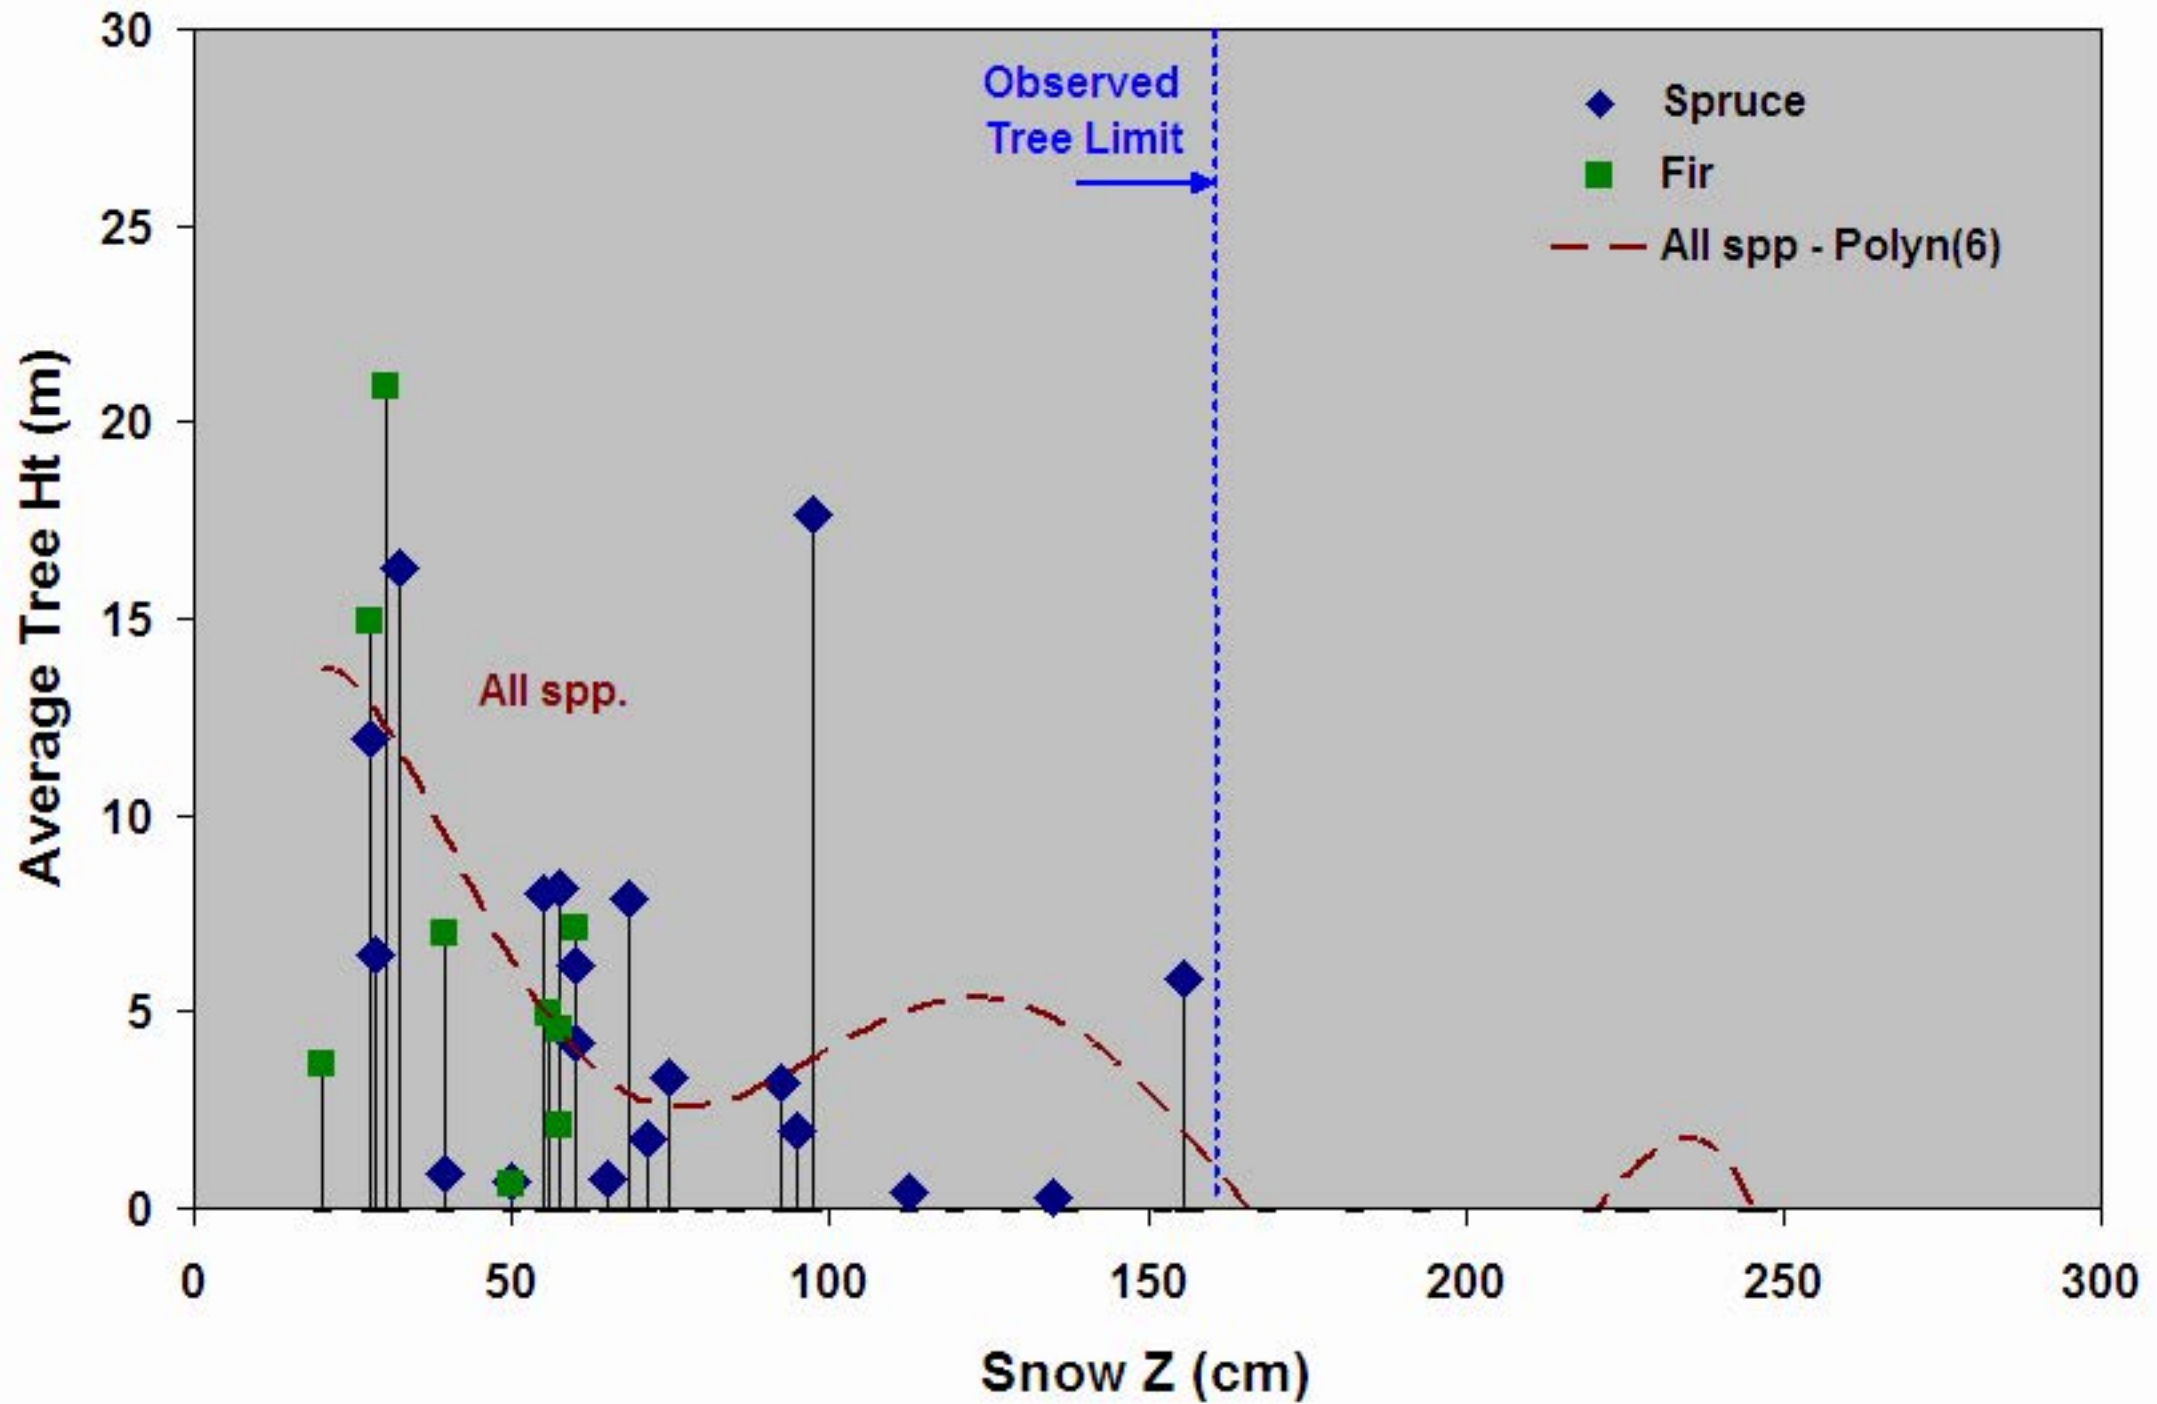

Snow Depth & Tree Height Eastern Transect Profile

Diameter vs. Snow Z

DBH as measured from snow surface

Tree Height vs. Snow Depth

Number Trees vs. Snow Z

Tree Diameter vs. Height

DBH as measured from snow surface