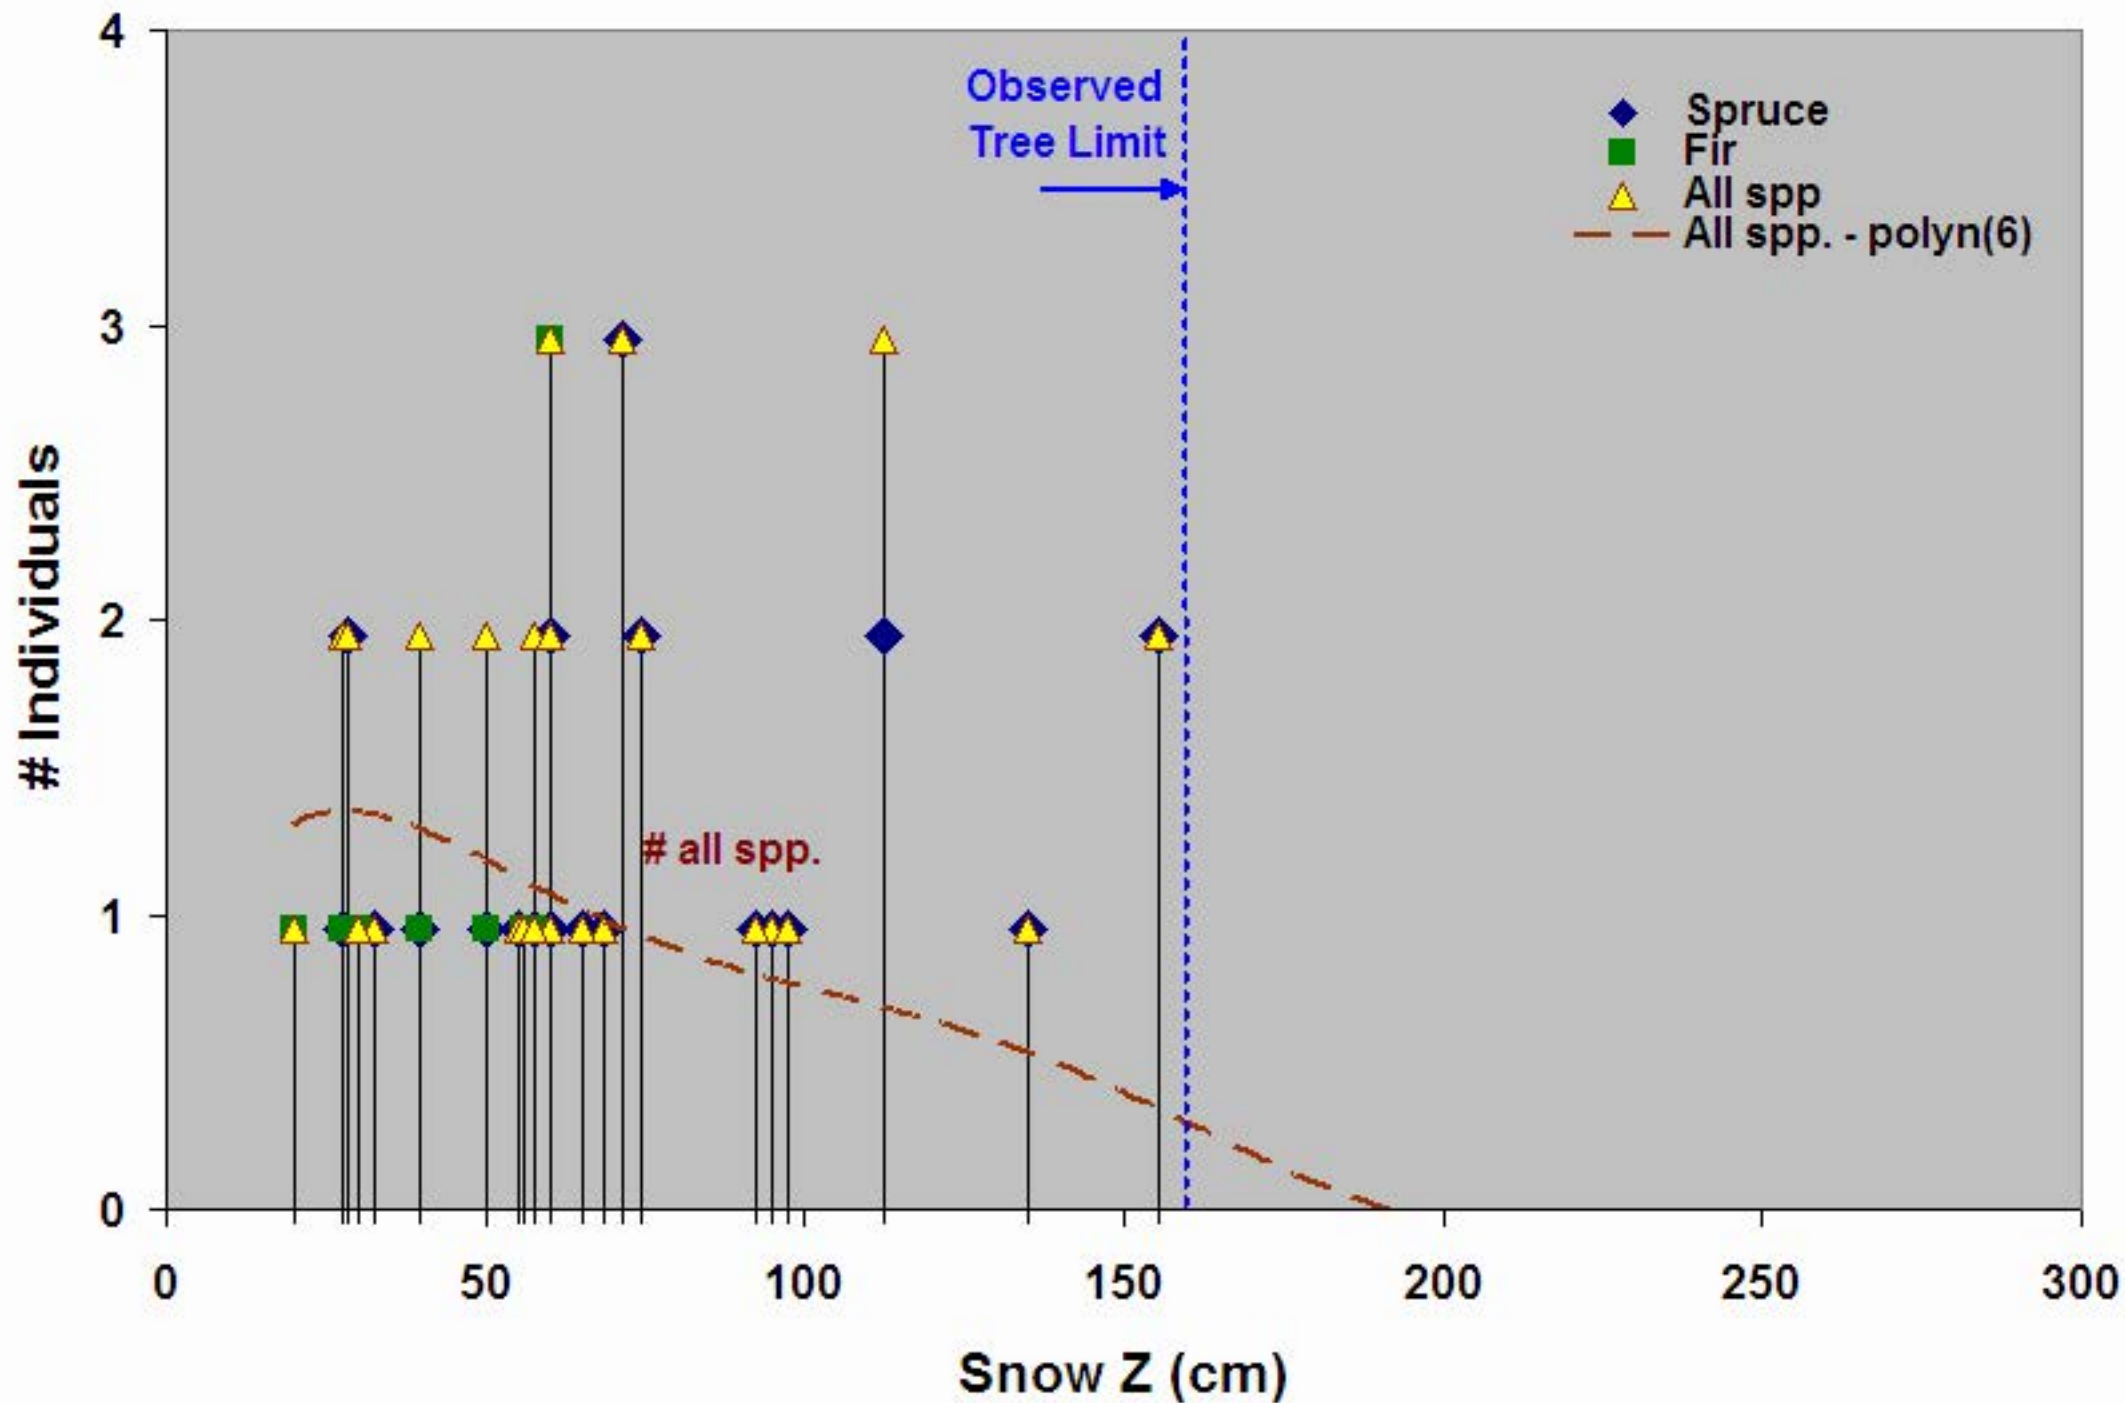

Snow Depth & Tree Height Eastern Transect Profile

Diameter vs. Snow Z

DBH as measured from snow surface

Tree Height vs. Snow Depth

Number Trees vs. Snow Z

Tree Diameter vs. Height

DBH as measured from snow surface