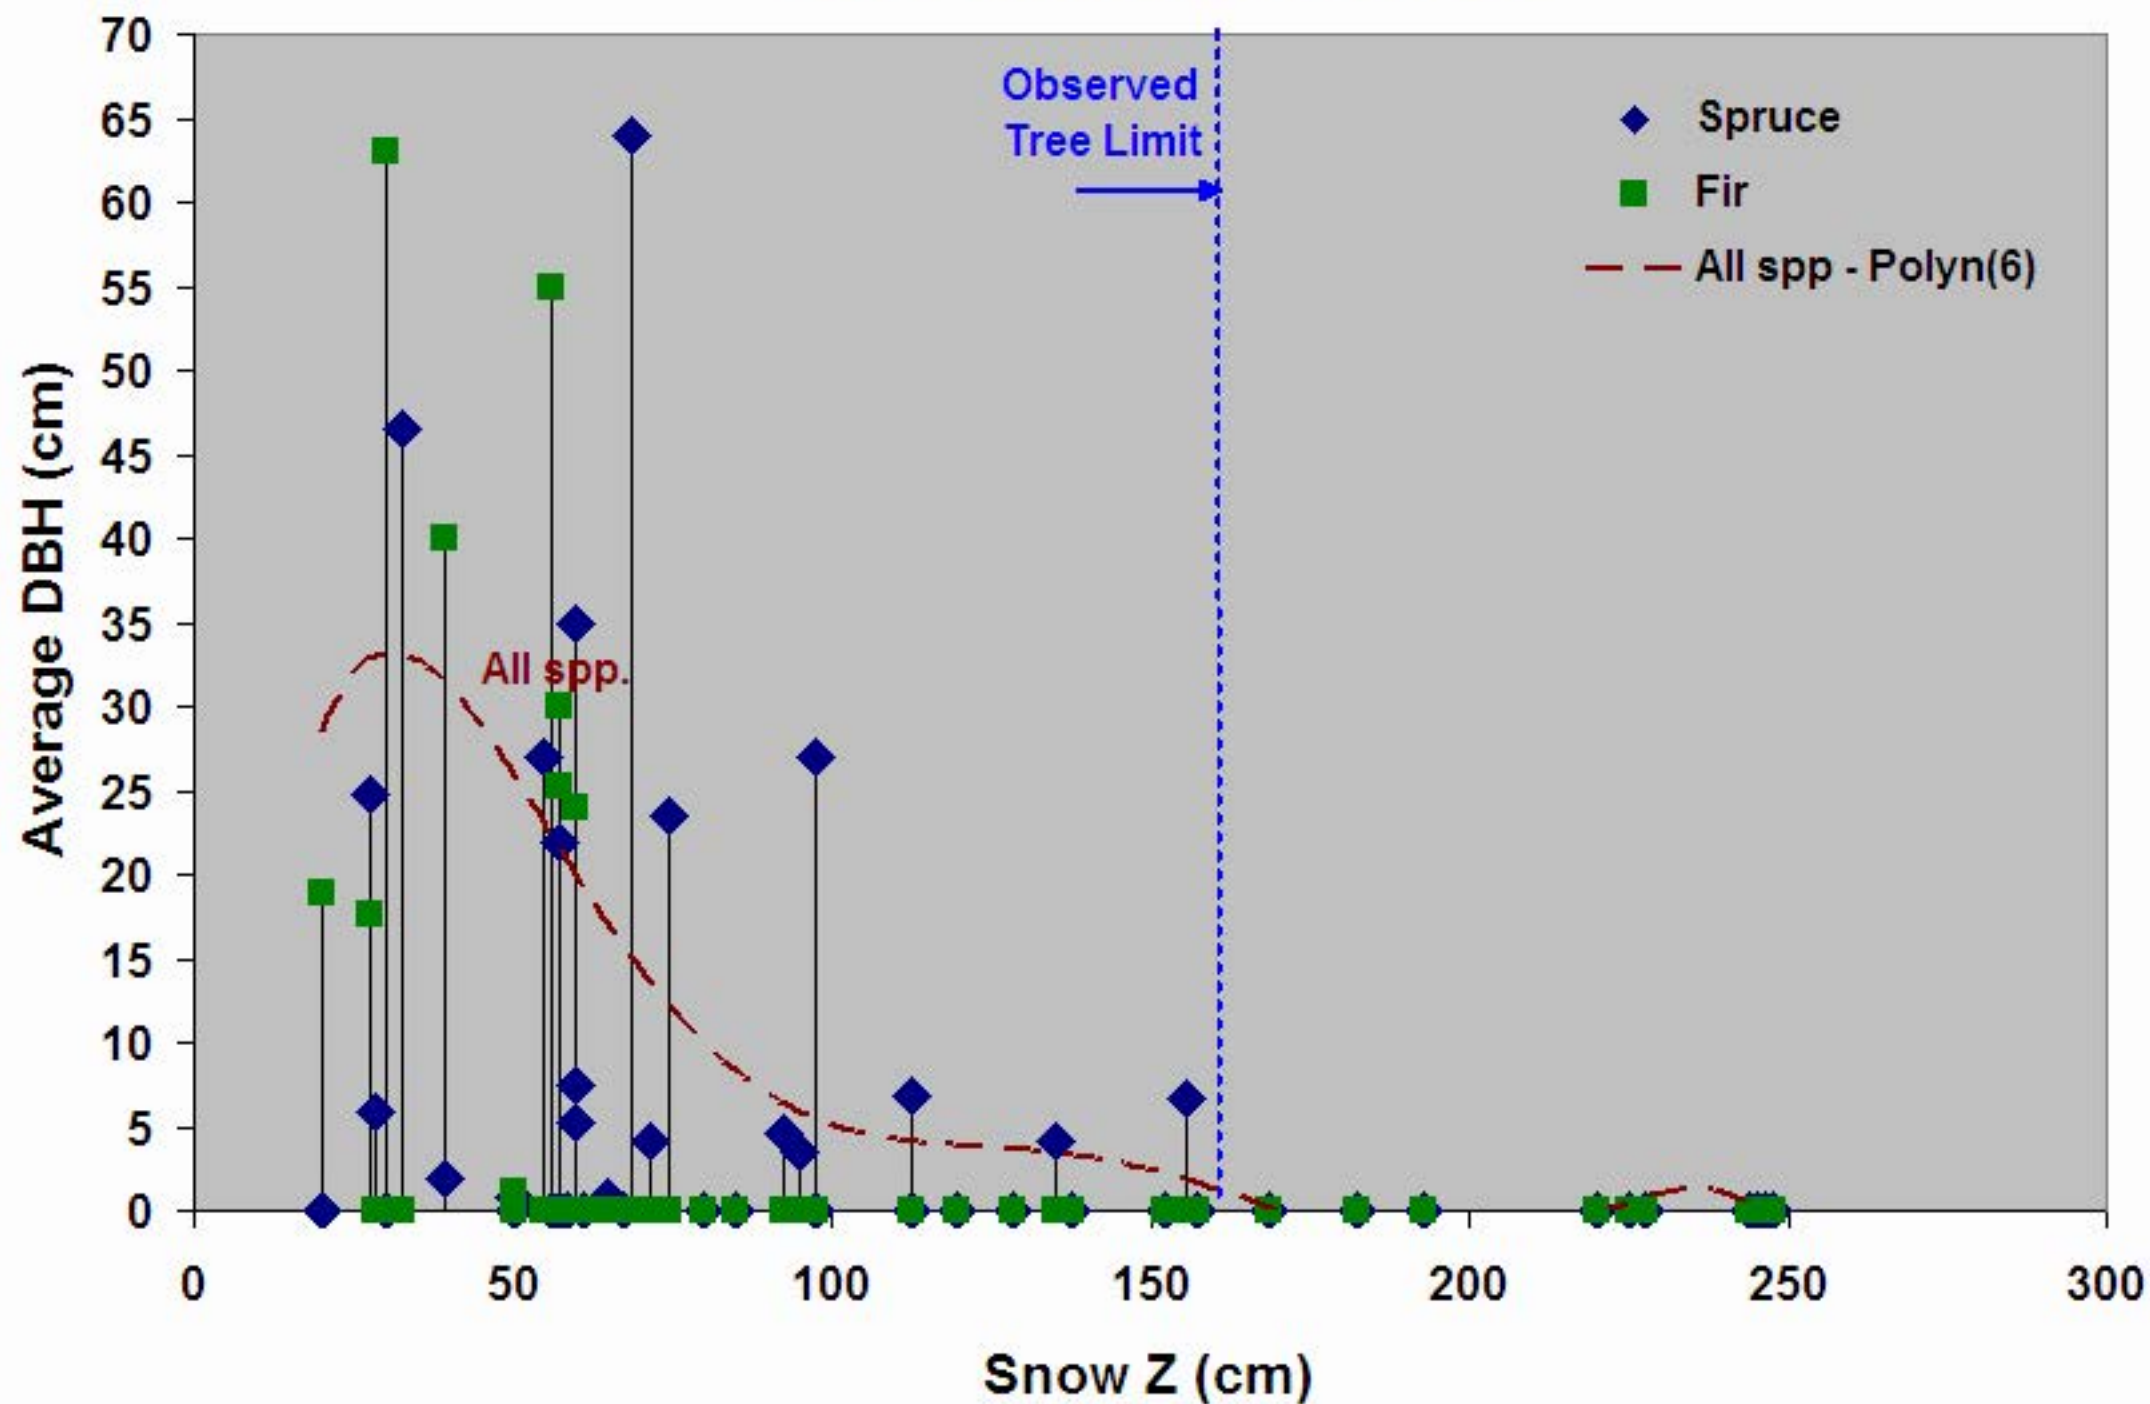

Snow Depth & Tree Height Eastern Transect Profile

Diameter vs. Snow Z

DBH as measured from snow surface

Tree Height vs. Snow Depth

Number Trees vs. Snow Z

Tree Diameter vs. Height

DBH as measured from snow surface