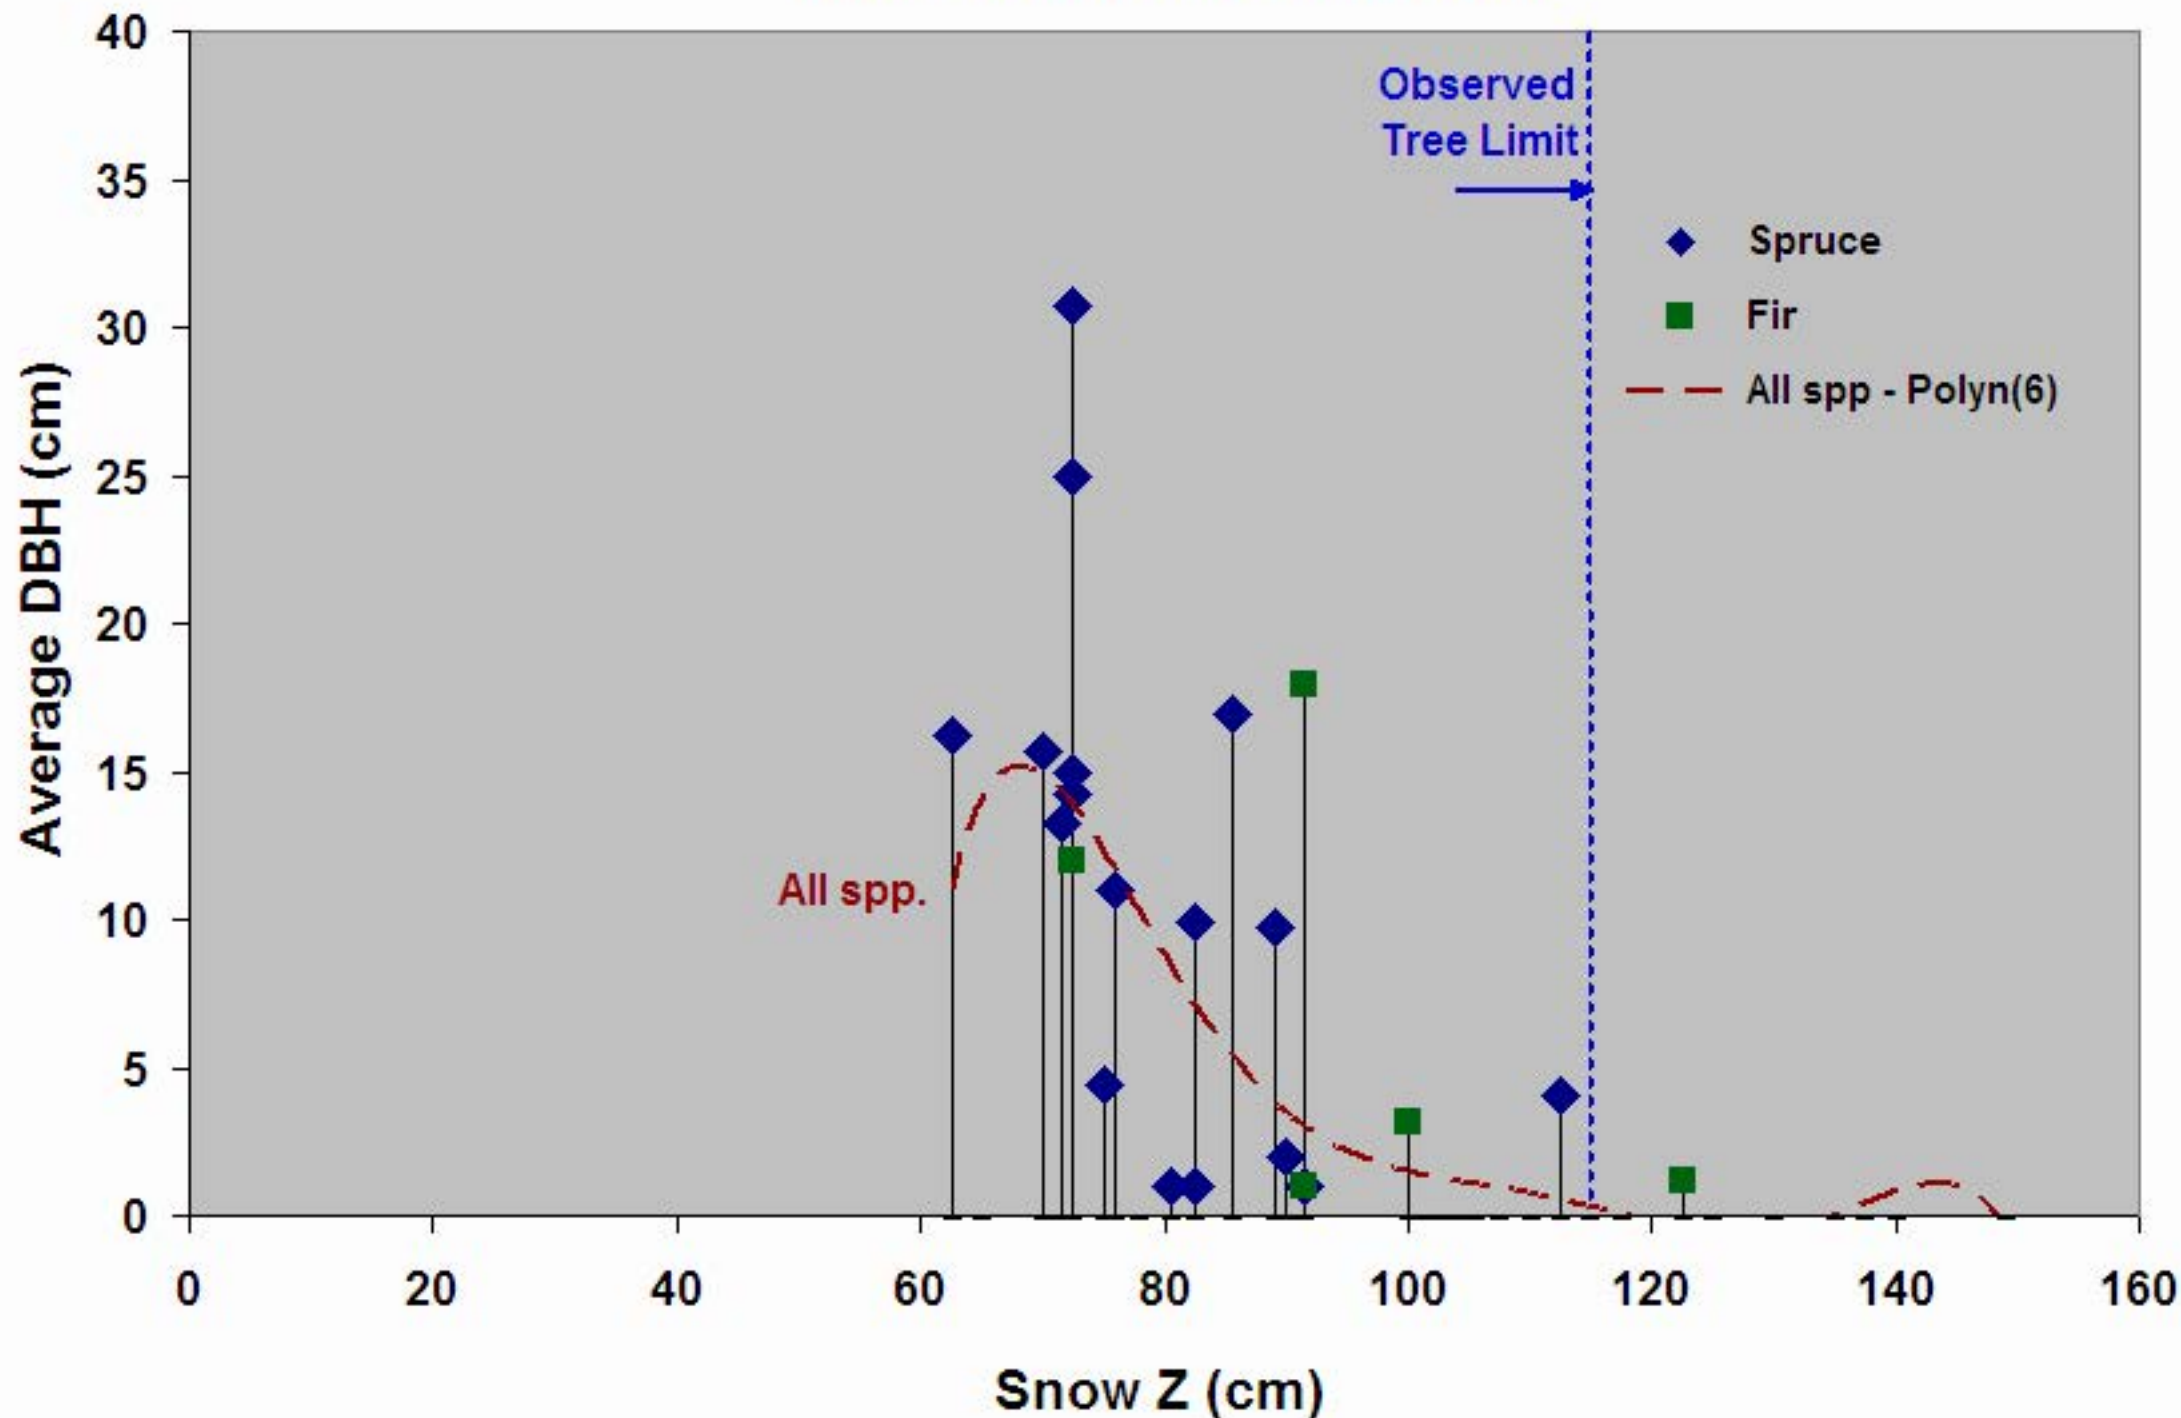

# Snow Depth & Tree Height Western Transect Profile

# Tree Height vs. Snow Depth

# Diameter vs. Snow Z

DBH as measured from snow surface

# Tree Diameter vs. Height

DBH as measured from snow surface