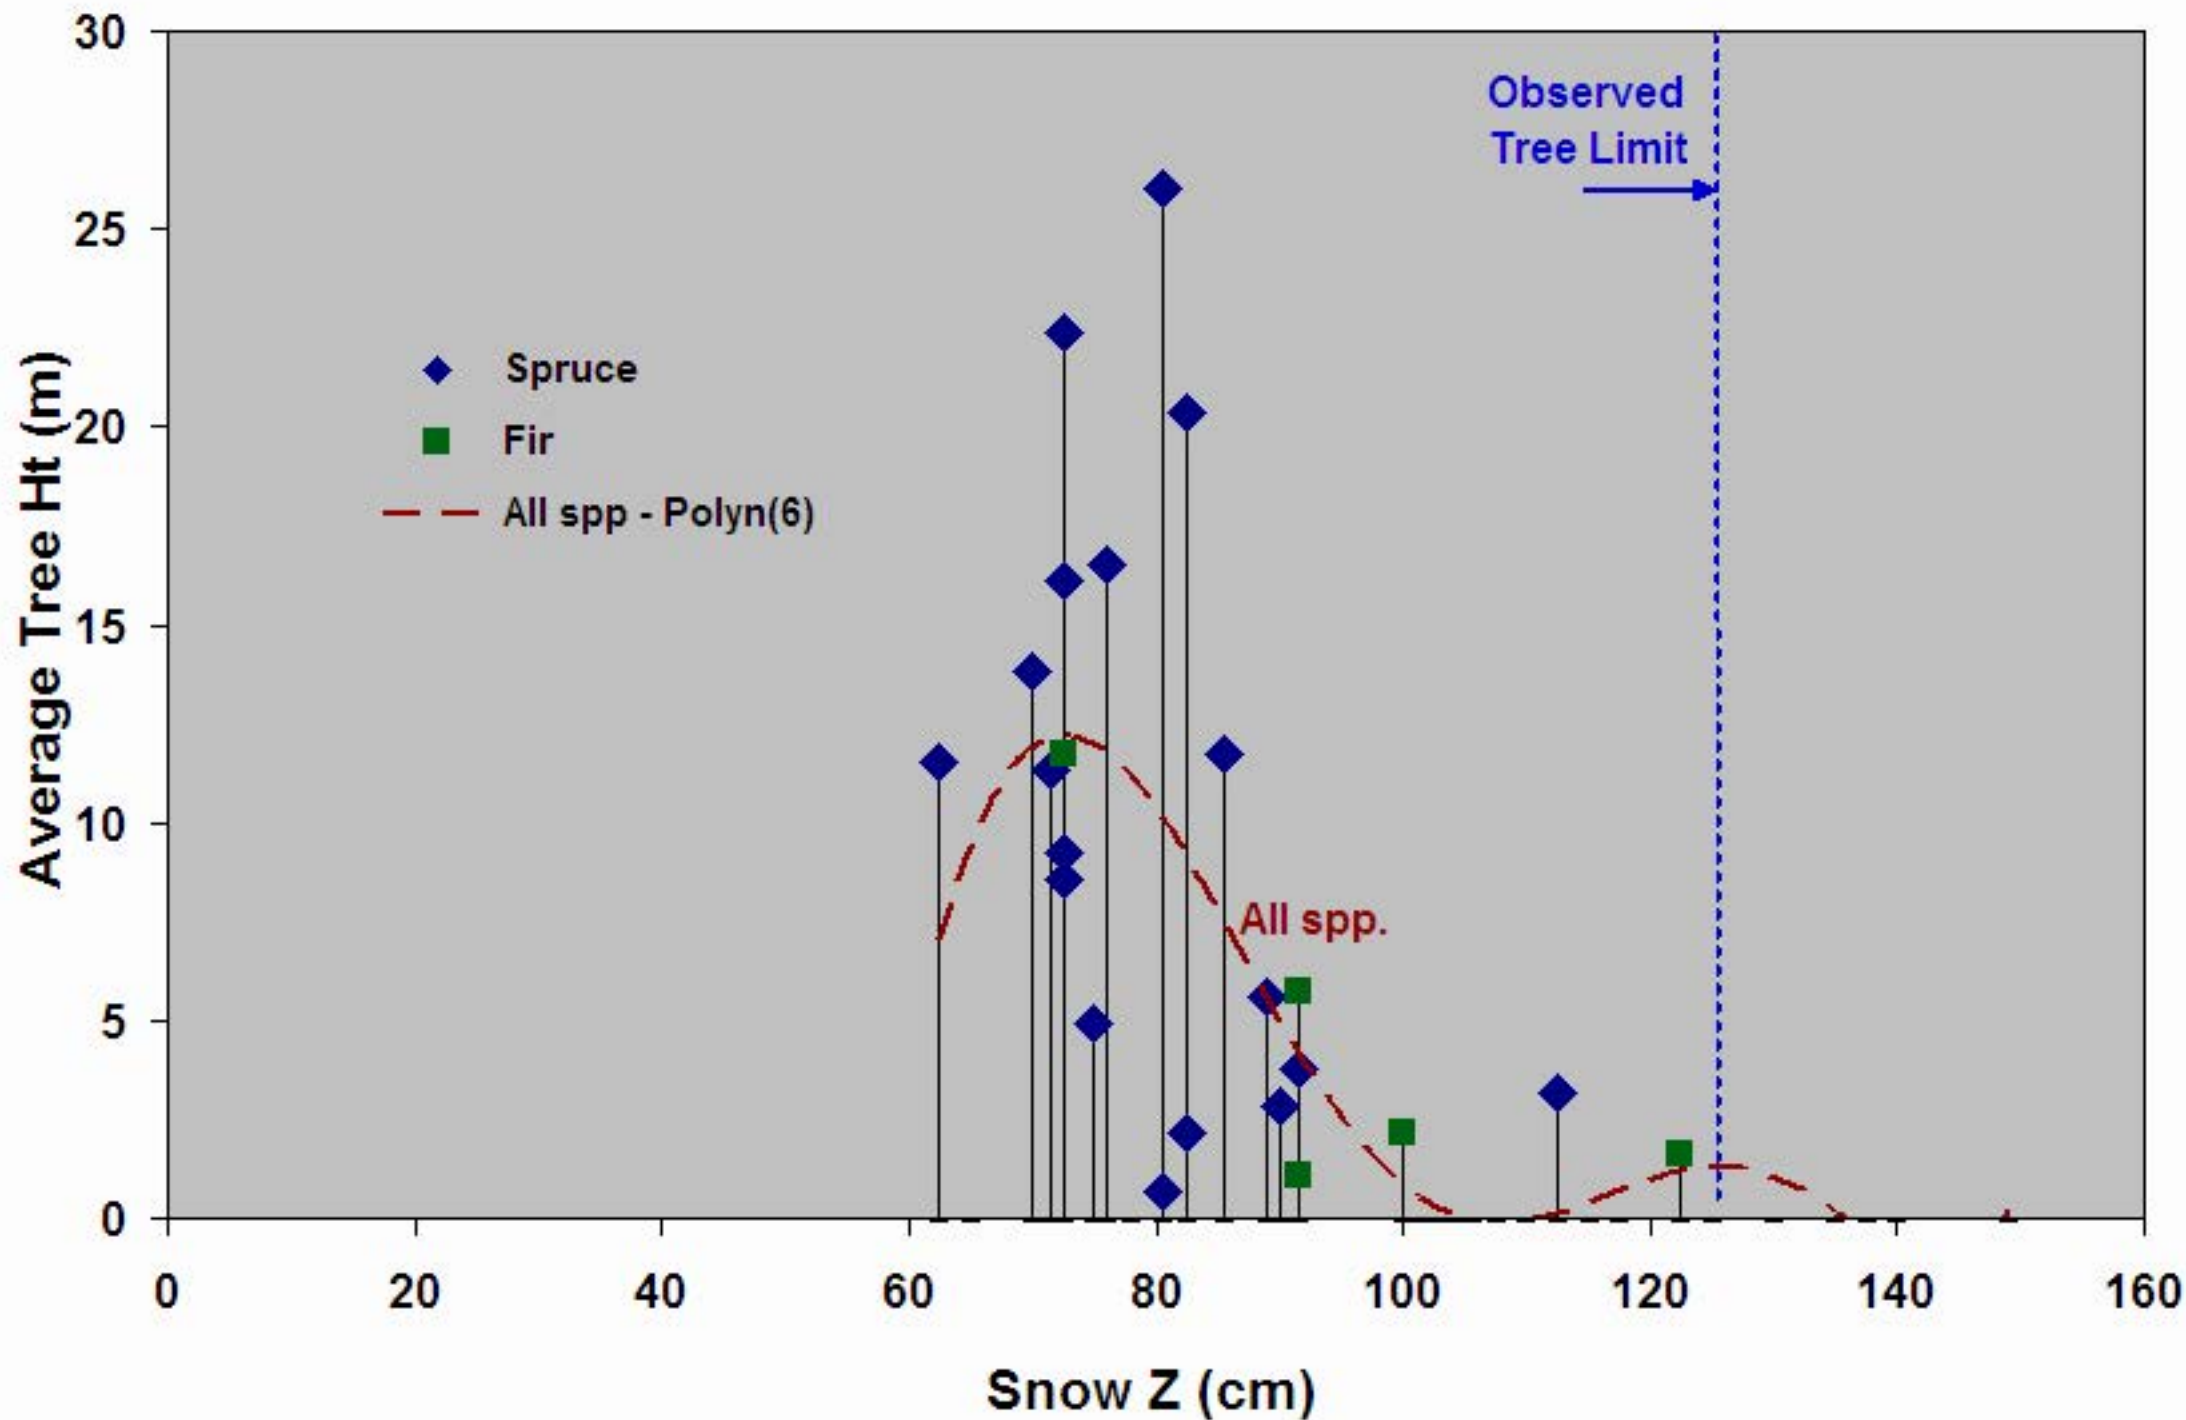

# Snow Depth & Tree Height Western Transect Profile

# Tree Height vs. Snow Depth

# Diameter vs. Snow Z

DBH as measured from snow surface

# Tree Diameter vs. Height

DBH as measured from snow surface