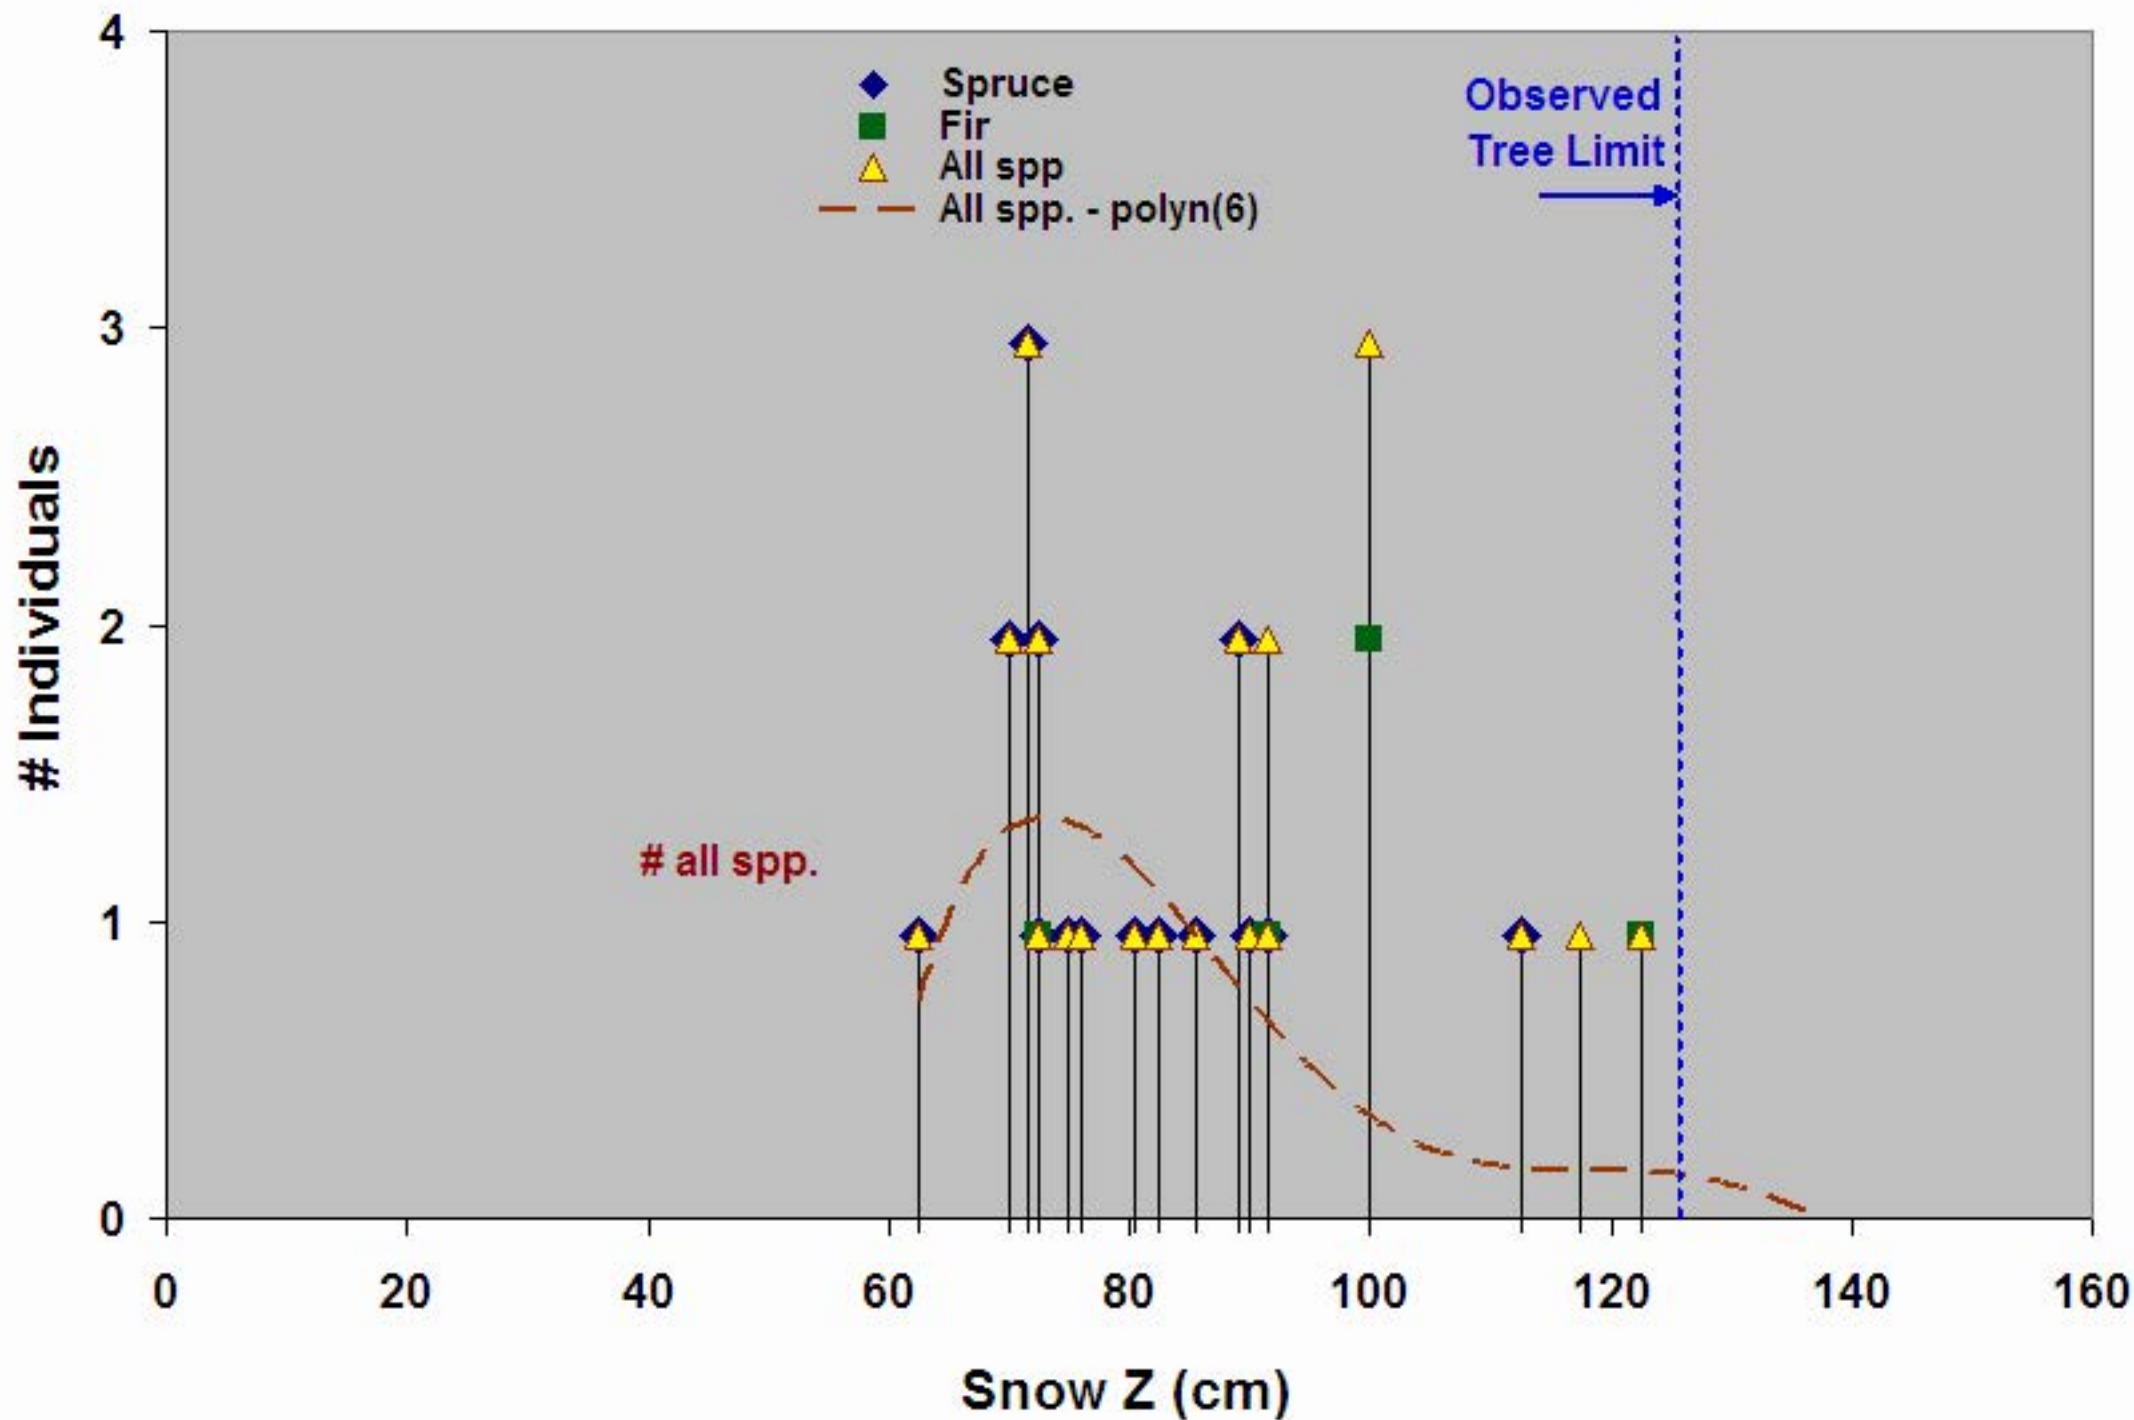

# Snow Depth & Tree Height Western Transect Profile

# Tree Height vs. Snow Depth

# Diameter vs. Snow Z

DBH as measured from snow surface

# Tree Diameter vs. Height

DBH as measured from snow surface