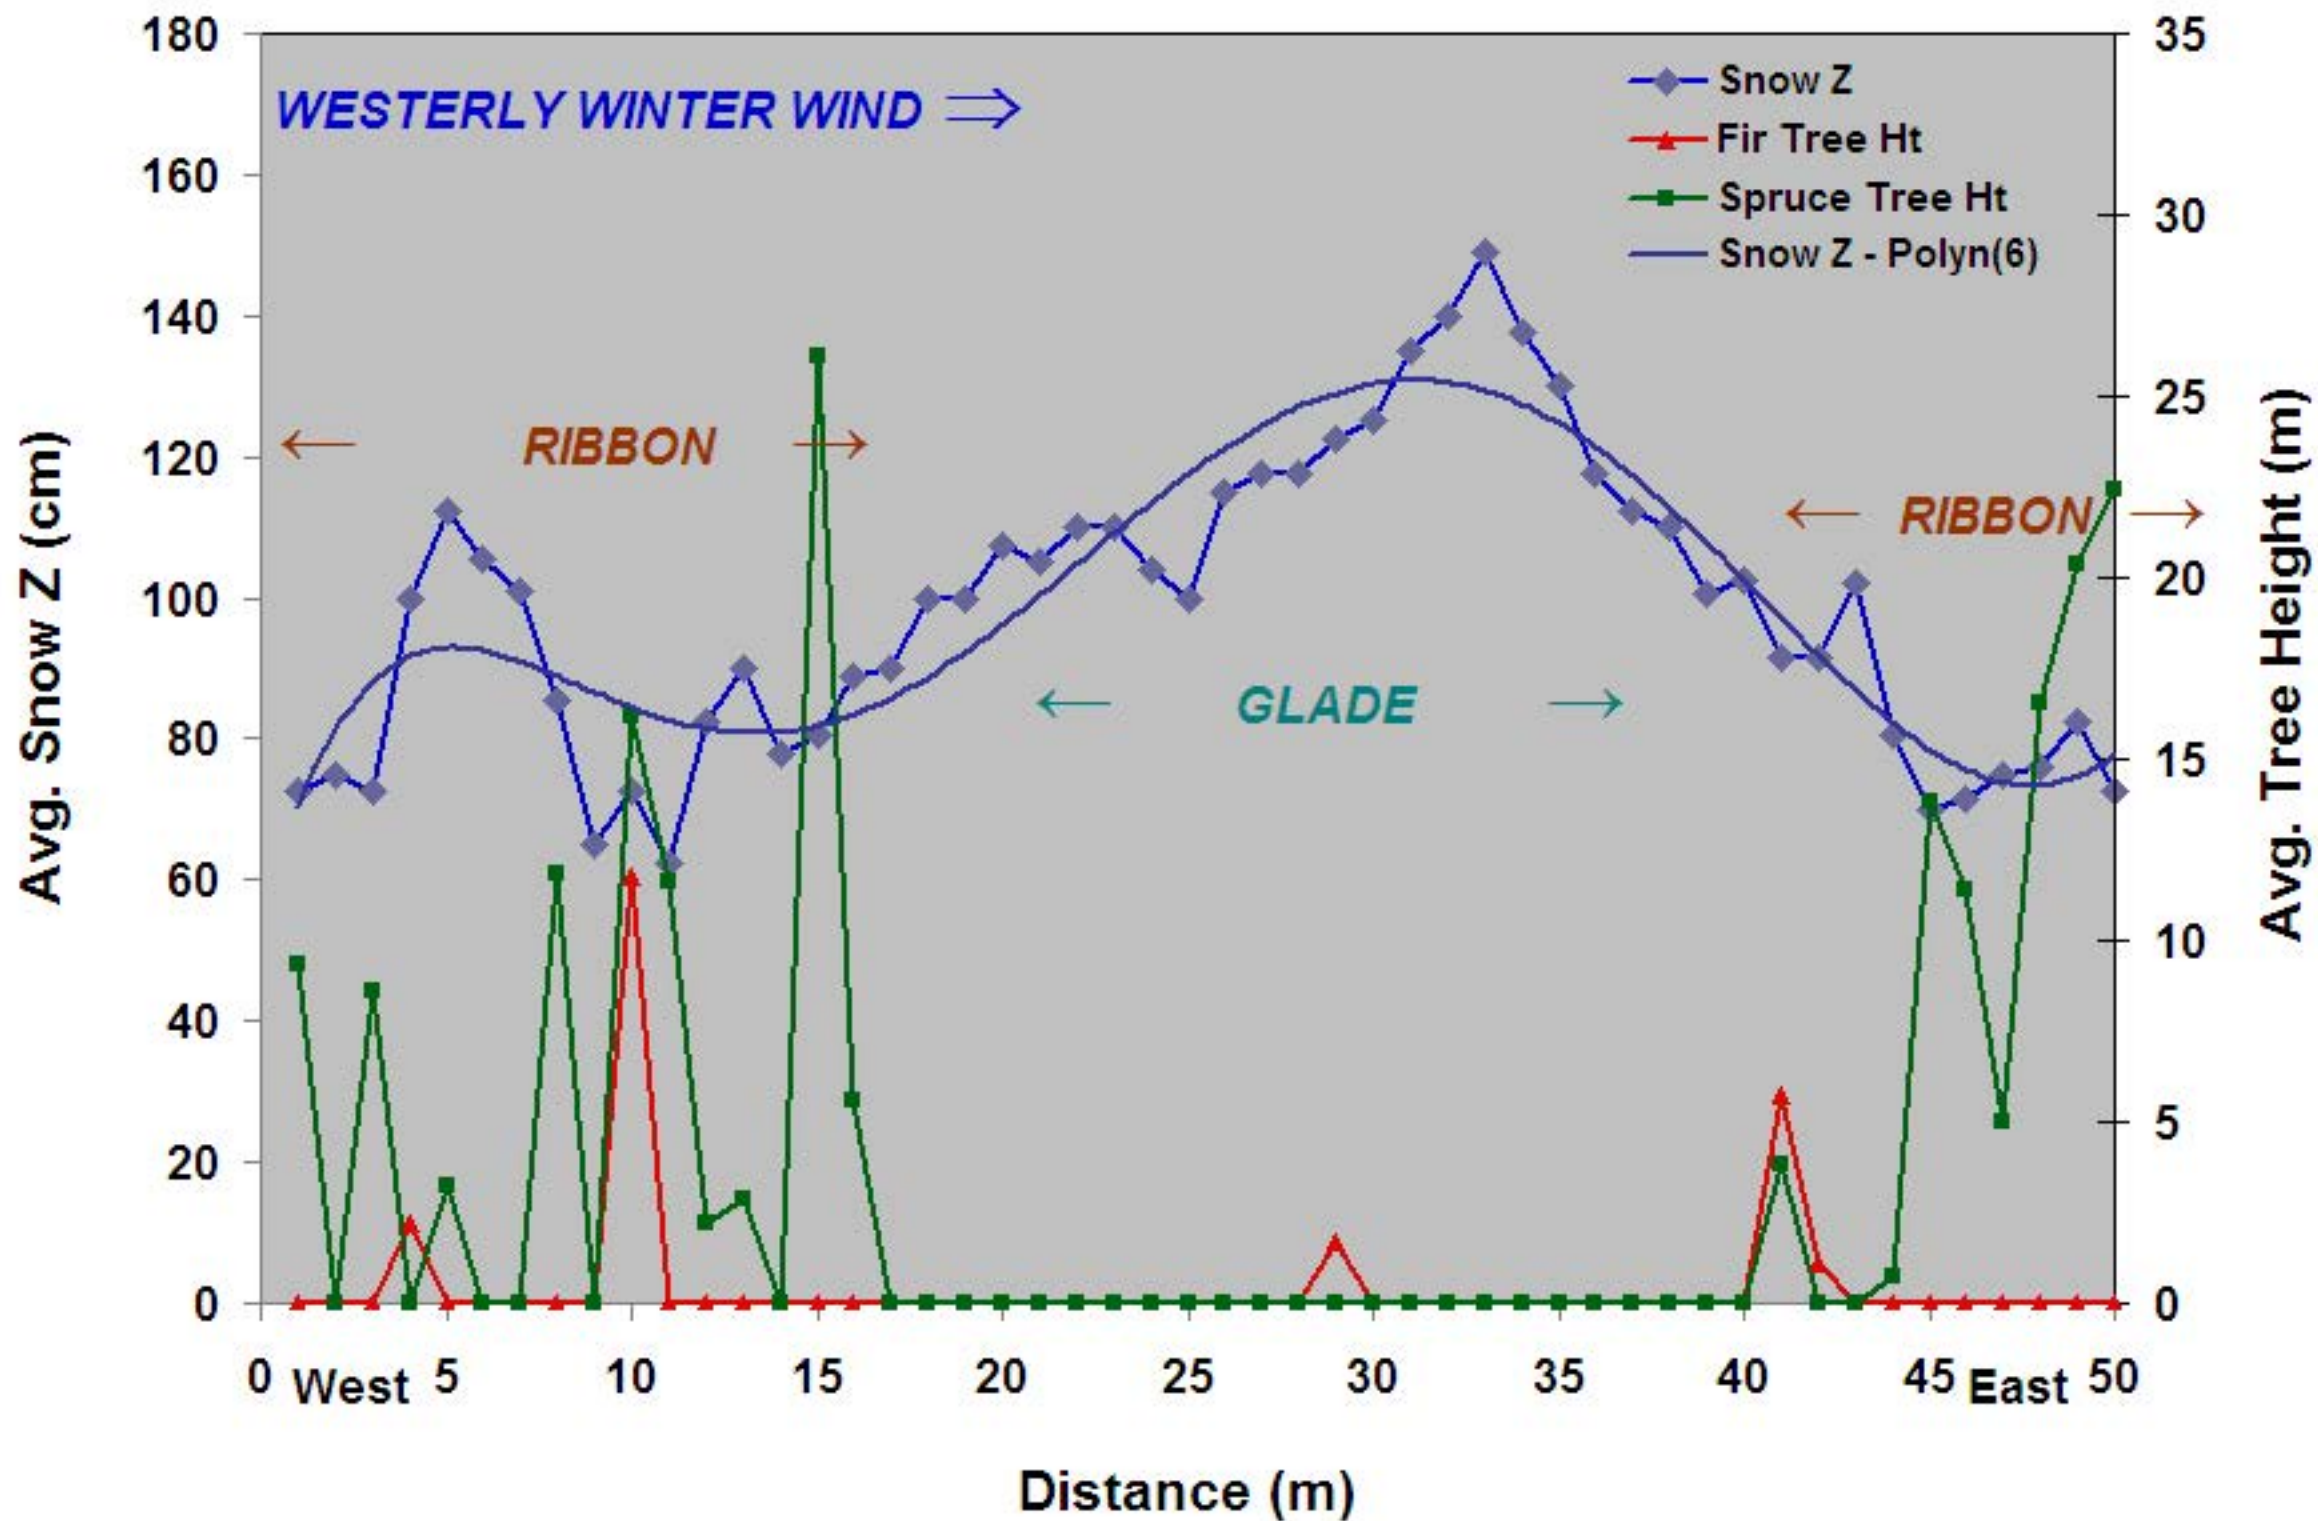

# Snow Depth & Tree Height Western Transect Profile

# Tree Height vs. Snow Depth

# Diameter vs. Snow Z

DBH as measured from snow surface

# Tree Diameter vs. Height

DBH as measured from snow surface