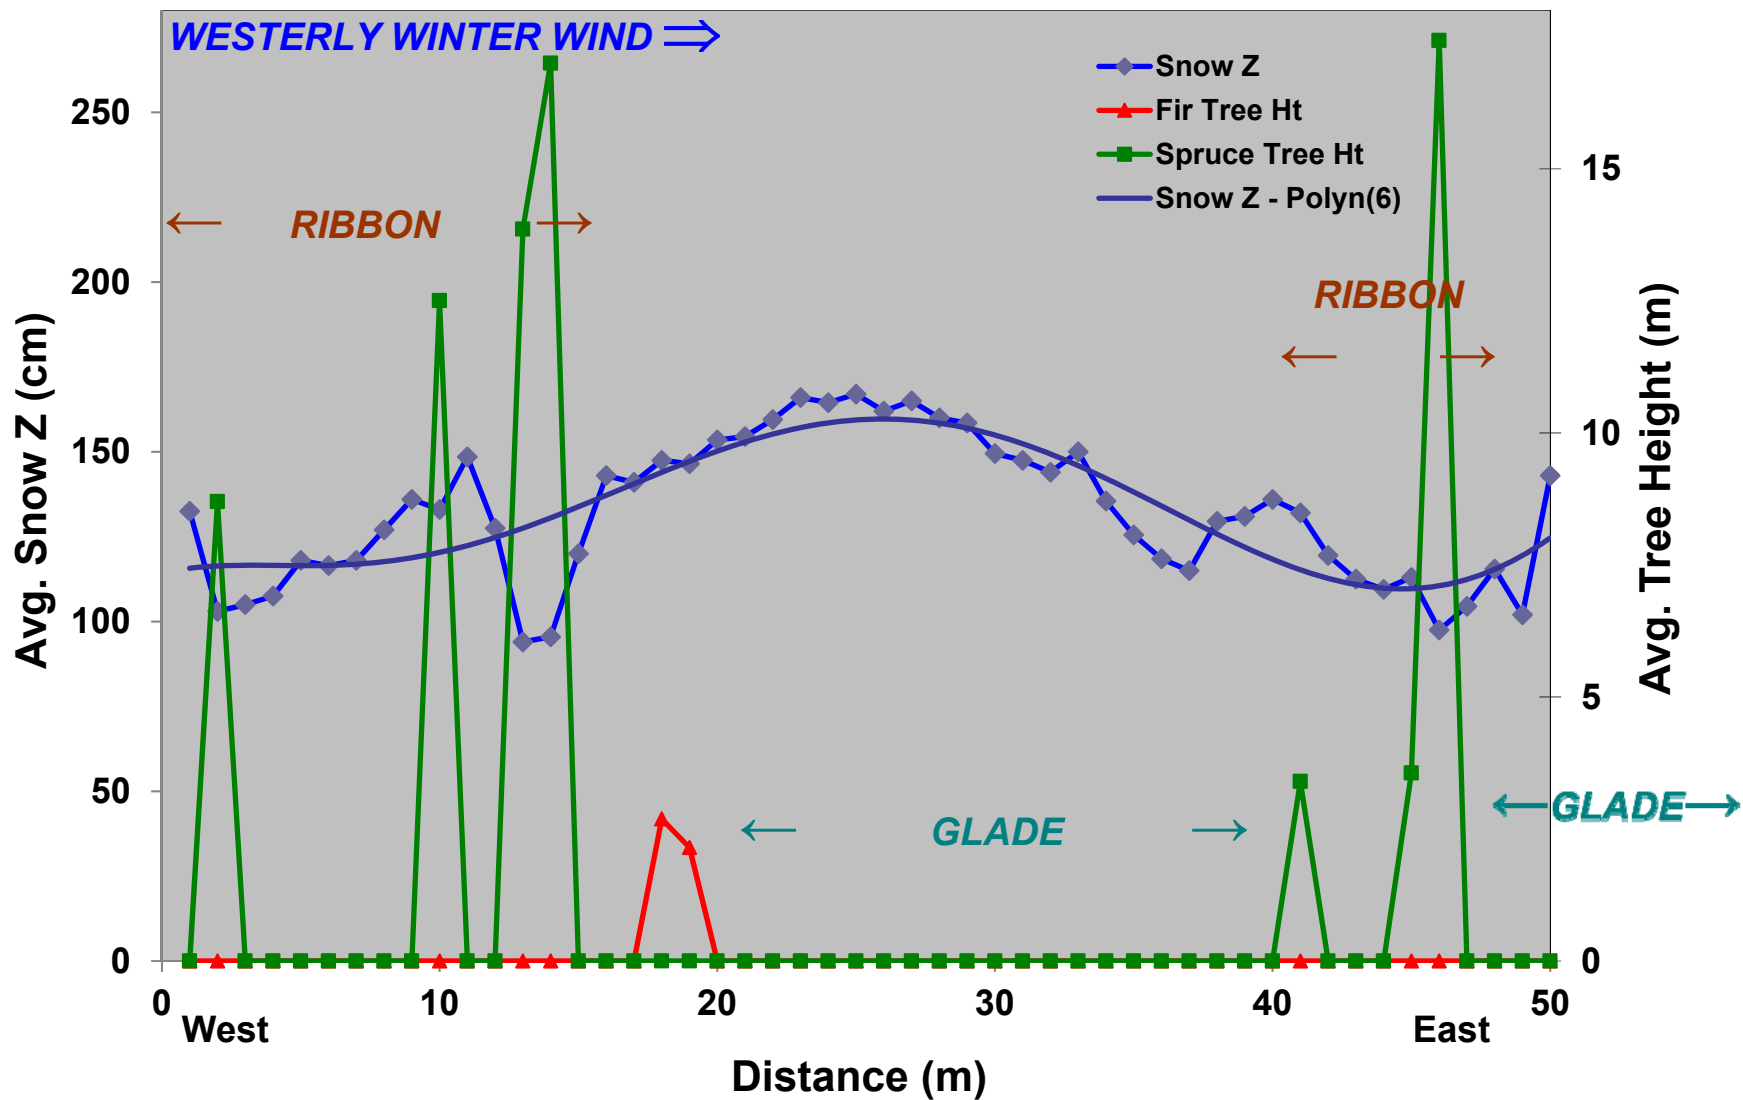

Snow Depth & Tree Height Transect Profile - Group 'ALL-PINE'

Group 'ALL-PINE'

Tree Height vs. Snow Depth

Group 'ALL-PINE'

Diameter vs. Snow Z

DBH as measured from snow surface

Group 'ALL-PINE'

Number Trees vs. Snow Z

Group 'ALL-PINE'

Tree Diameter vs. Height

DBH as measured from snow surface