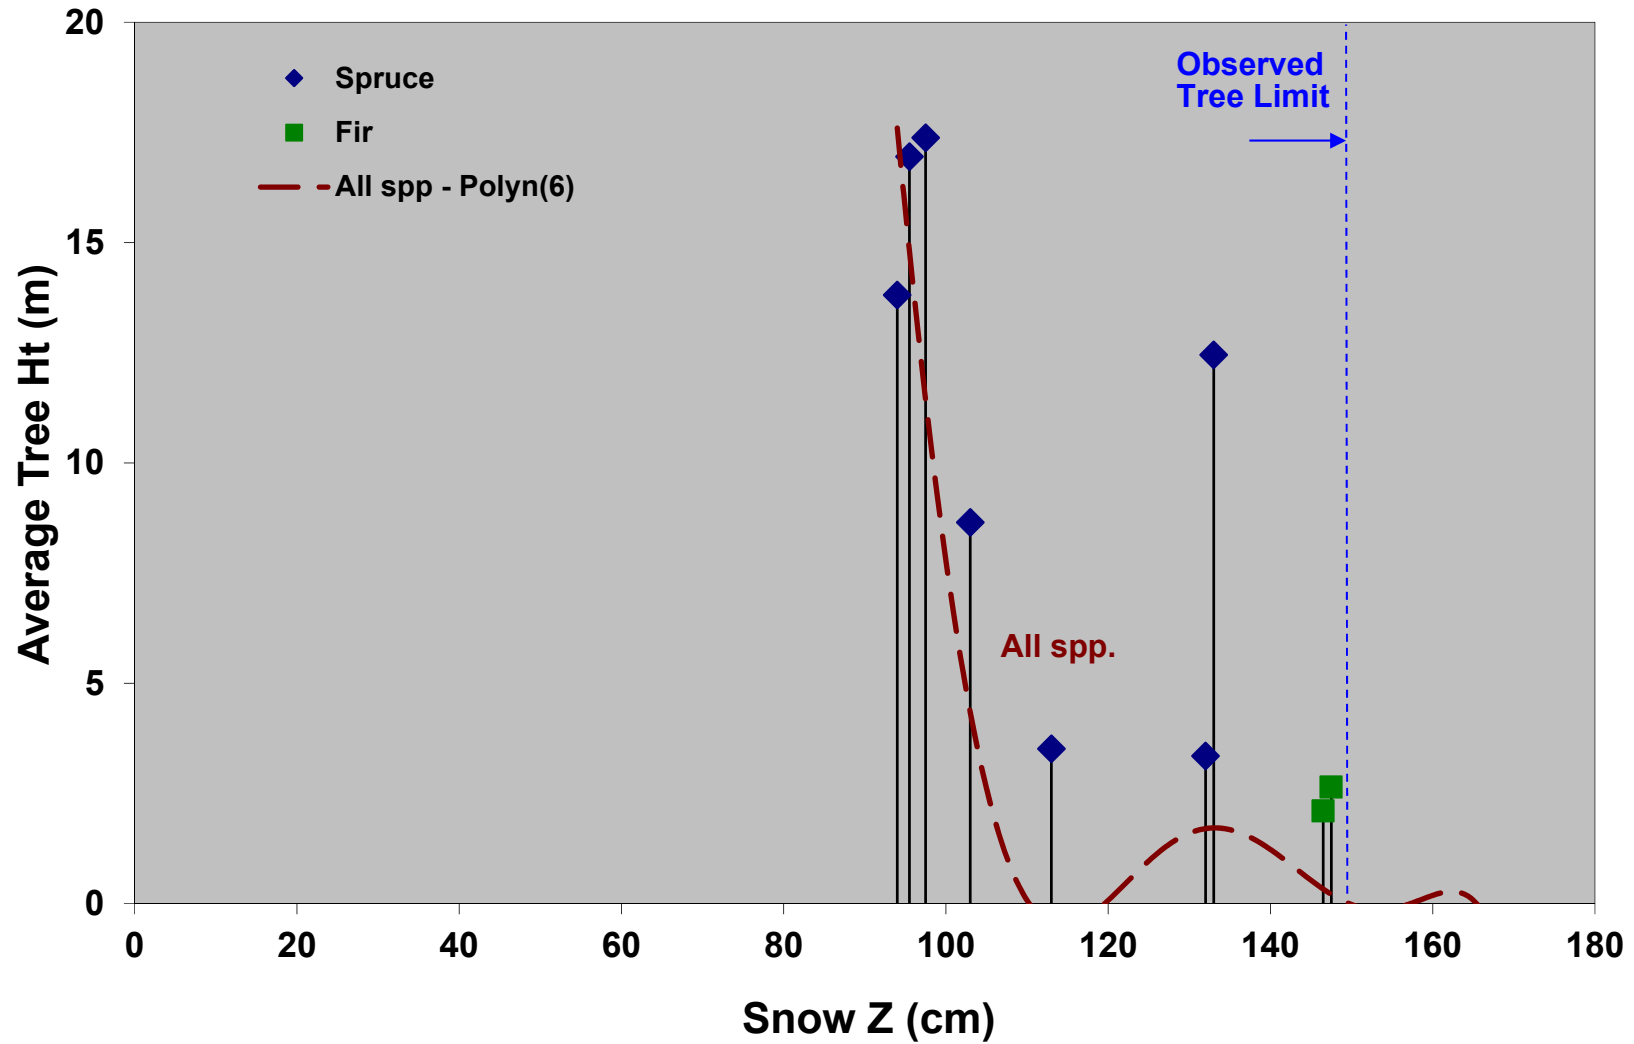

Snow Depth & Tree Height Transect Profile - Group 'ALL-PINE'

Group 'ALL-PINE'

Tree Height vs. Snow Depth

Group 'ALL-PINE'

Diameter vs. Snow Z

DBH as measured from snow surface

Group 'ALL-PINE'

Number Trees vs. Snow Z

Group 'ALL-PINE'

Tree Diameter vs. Height

DBH as measured from snow surface