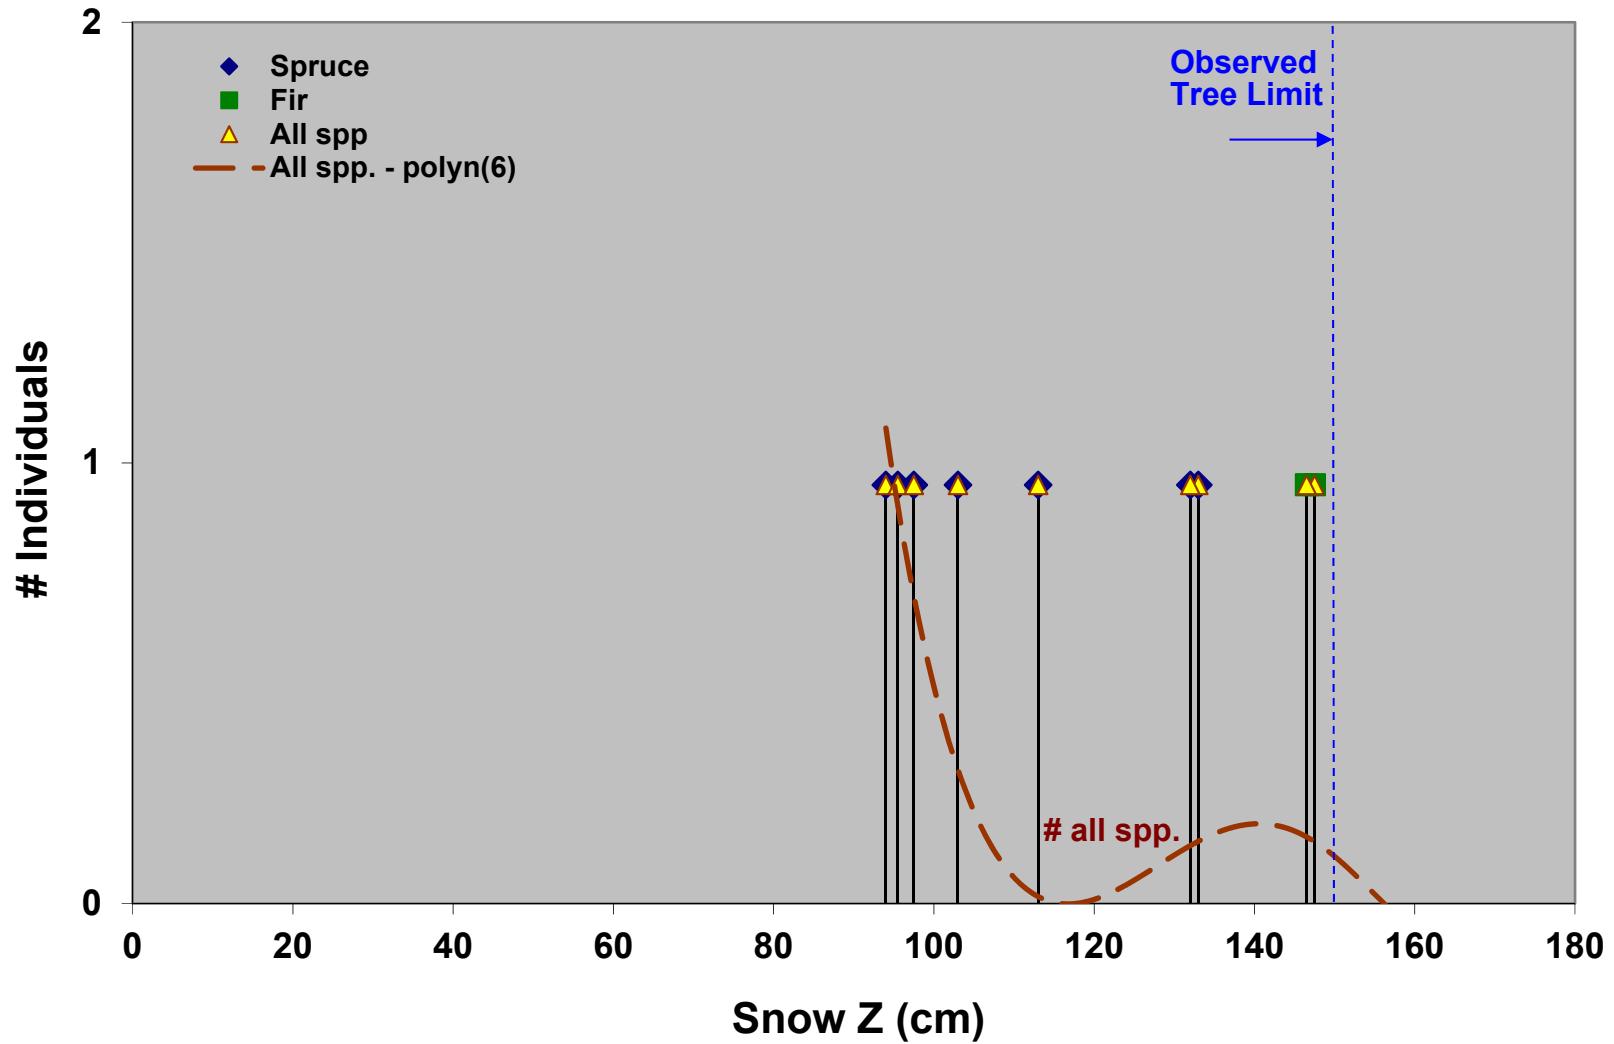

Snow Depth & Tree Height Transect Profile - Group 'ALL-PINE'

Group 'ALL-PINE'

Tree Height vs. Snow Depth

Group 'ALL-PINE'

Diameter vs. Snow Z

DBH as measured from snow surface

Group 'ALL-PINE'

Number Trees vs. Snow Z

Group 'ALL-PINE'

Tree Diameter vs. Height

DBH as measured from snow surface