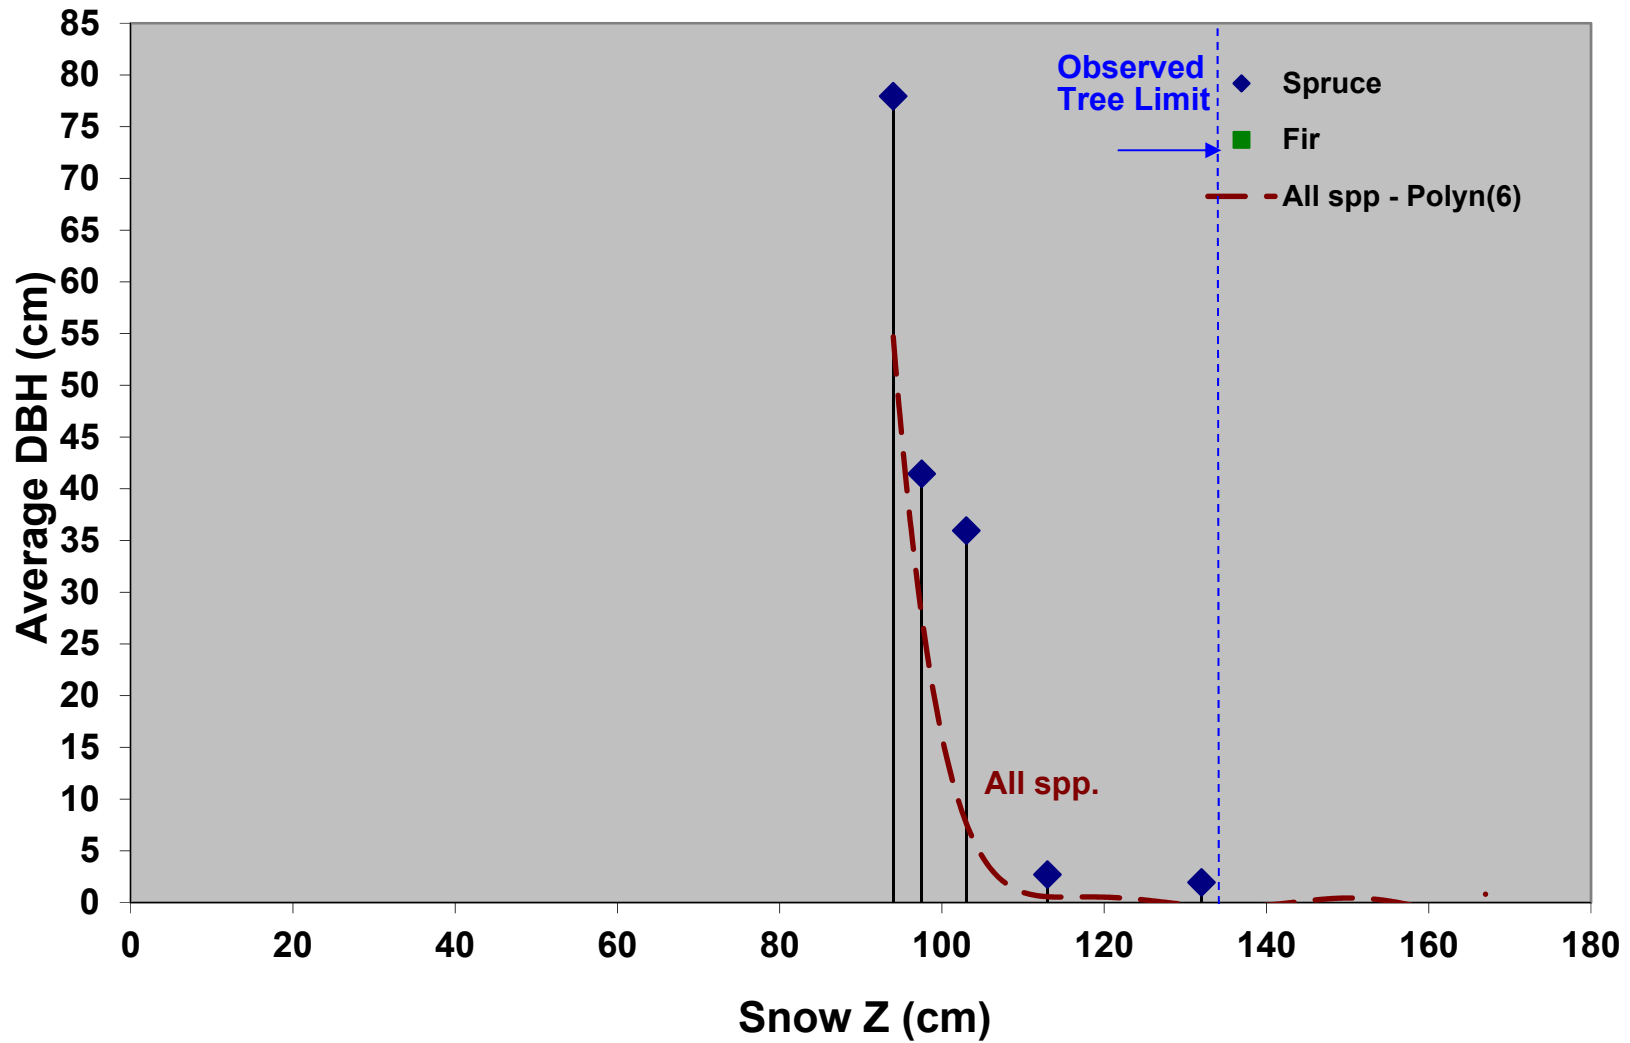

Snow Depth & Tree Height Transect Profile - Group 'ALL-PINE'

Group 'ALL-PINE'

Tree Height vs. Snow Depth

Group 'ALL-PINE'

Diameter vs. Snow Z

DBH as measured from snow surface

Group 'ALL-PINE'

Number Trees vs. Snow Z

Group 'ALL-PINE'

Tree Diameter vs. Height

DBH as measured from snow surface