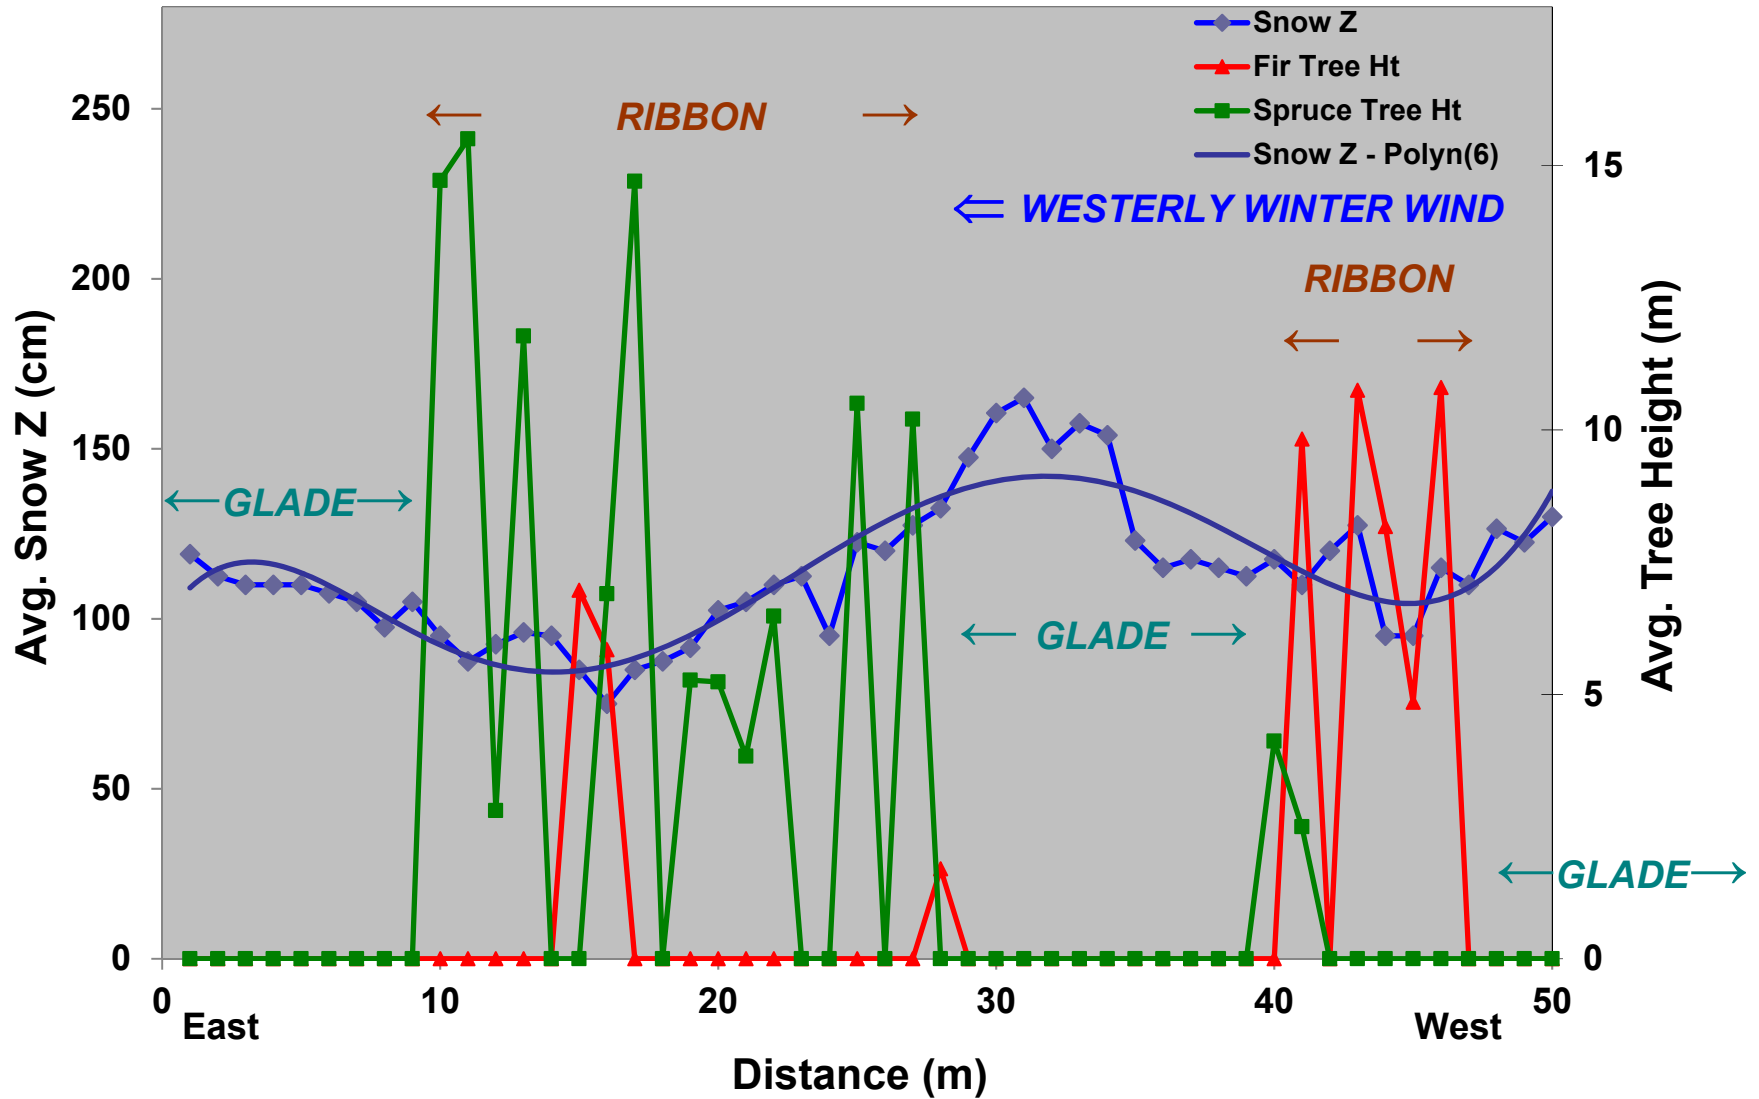

Snow Depth & Tree Height Transect Profile - Group 'INTREEGING'

Group 'INTREEGING'

Tree Height vs. Snow Depth

Group 'INTREEGING'

Diameter vs. Snow Z

DBH as measured from snow surface

Group 'INTREEGING'

Number Trees vs. Snow Z

Group 'INTREEGING' Tree Diameter vs. Height

DBH as measured from snow surface