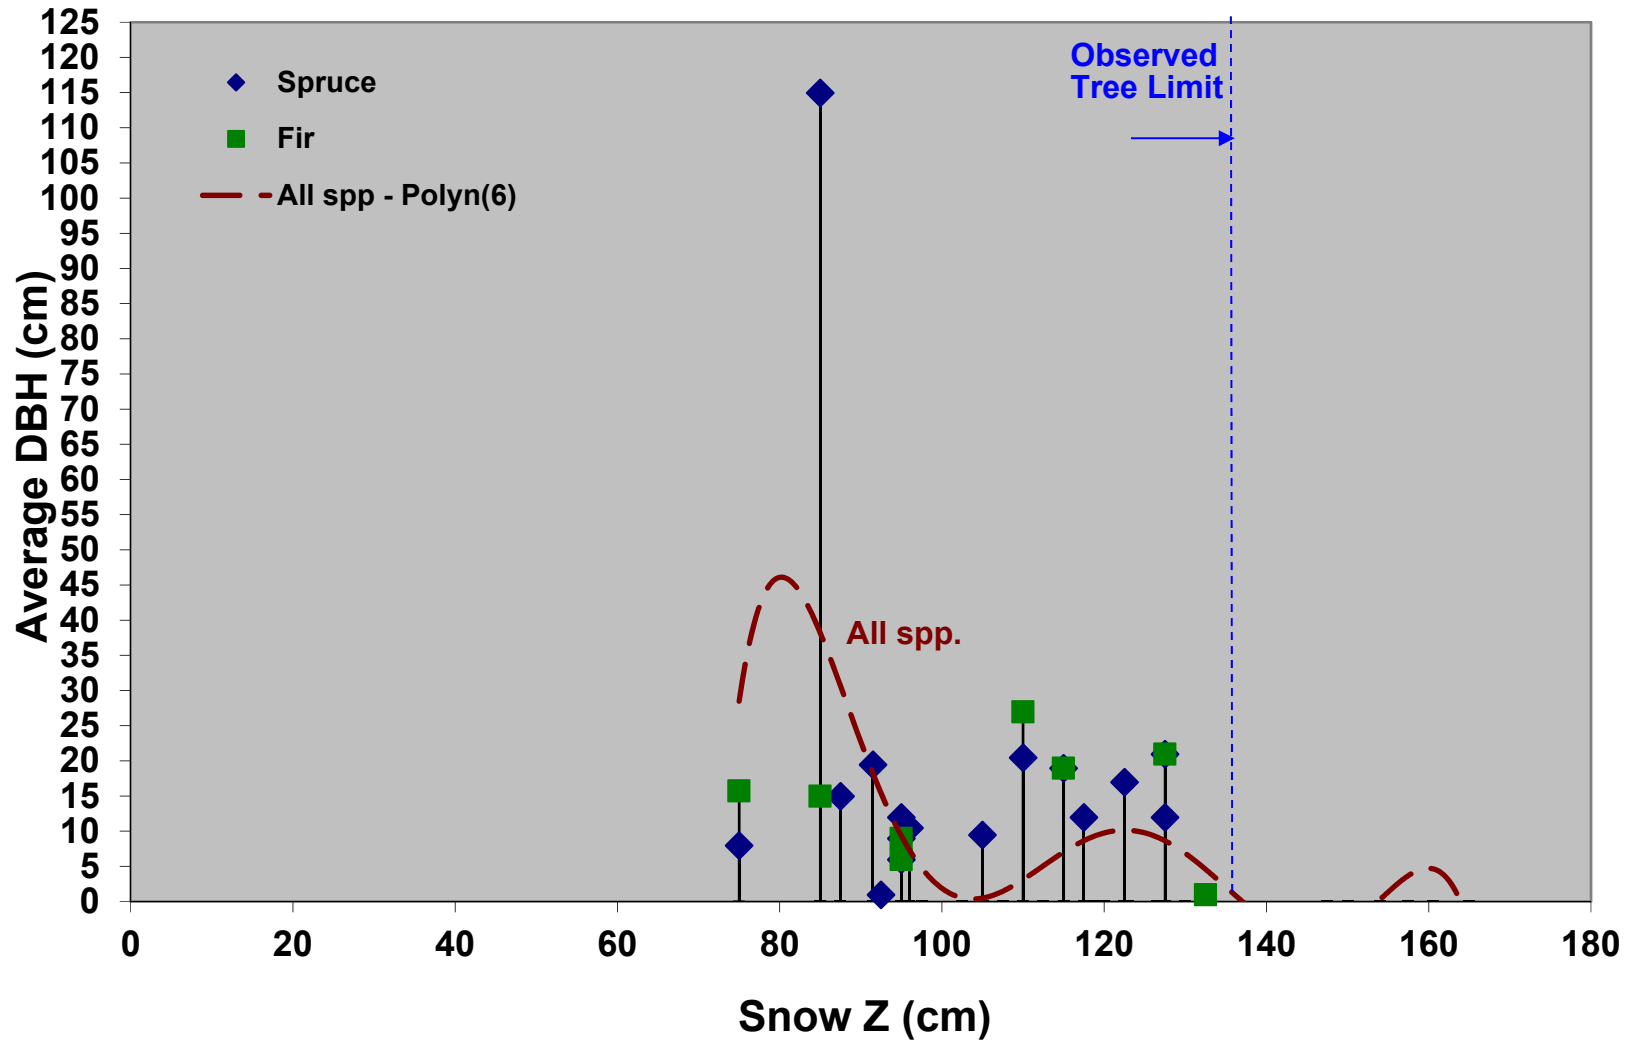

Snow Depth & Tree Height Transect Profile - Group 'INTREEGING'

Group 'INTREEGING'

Tree Height vs. Snow Depth

Group 'INTREEGING'

Diameter vs. Snow Z

DBH as measured from snow surface

Group 'INTREEGING'

Number Trees vs. Snow Z

Group 'INTREEGING' Tree Diameter vs. Height

DBH as measured from snow surface