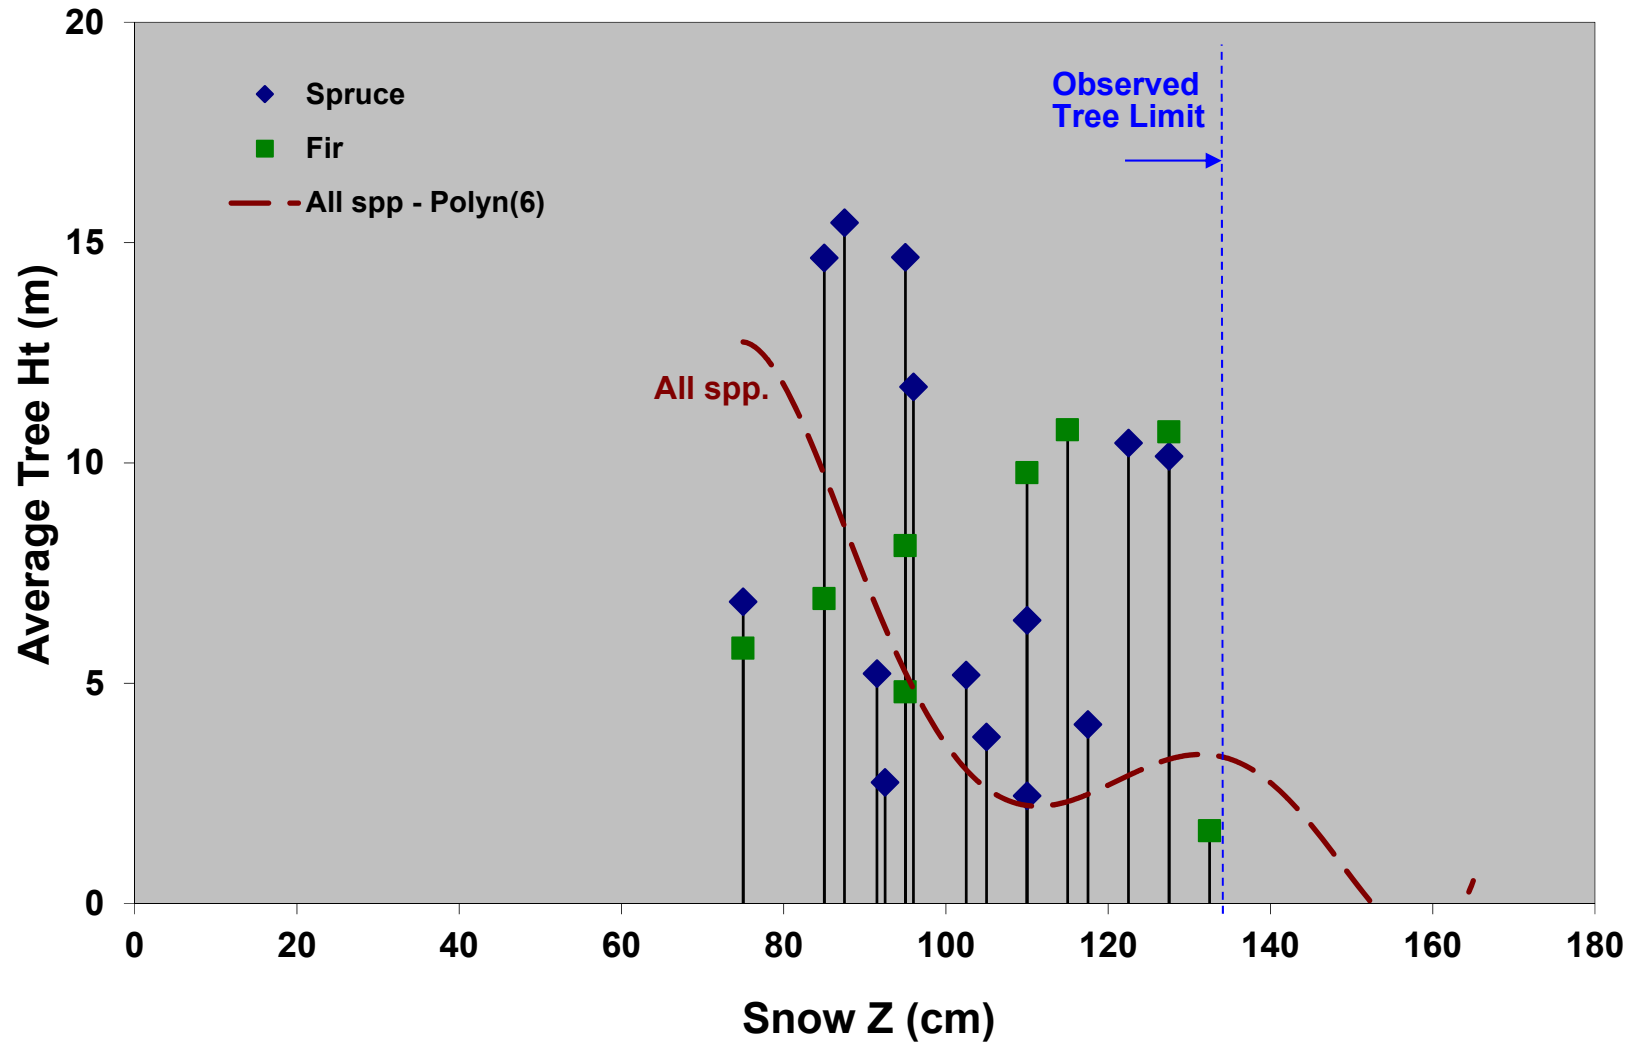

Snow Depth & Tree Height Transect Profile - Group 'INTREEGING'

Group 'INTREEGING'

Tree Height vs. Snow Depth

Group 'INTREEGING'

Diameter vs. Snow Z

DBH as measured from snow surface

Group 'INTREEGING'

Number Trees vs. Snow Z

Group 'INTREEGING' Tree Diameter vs. Height

DBH as measured from snow surface