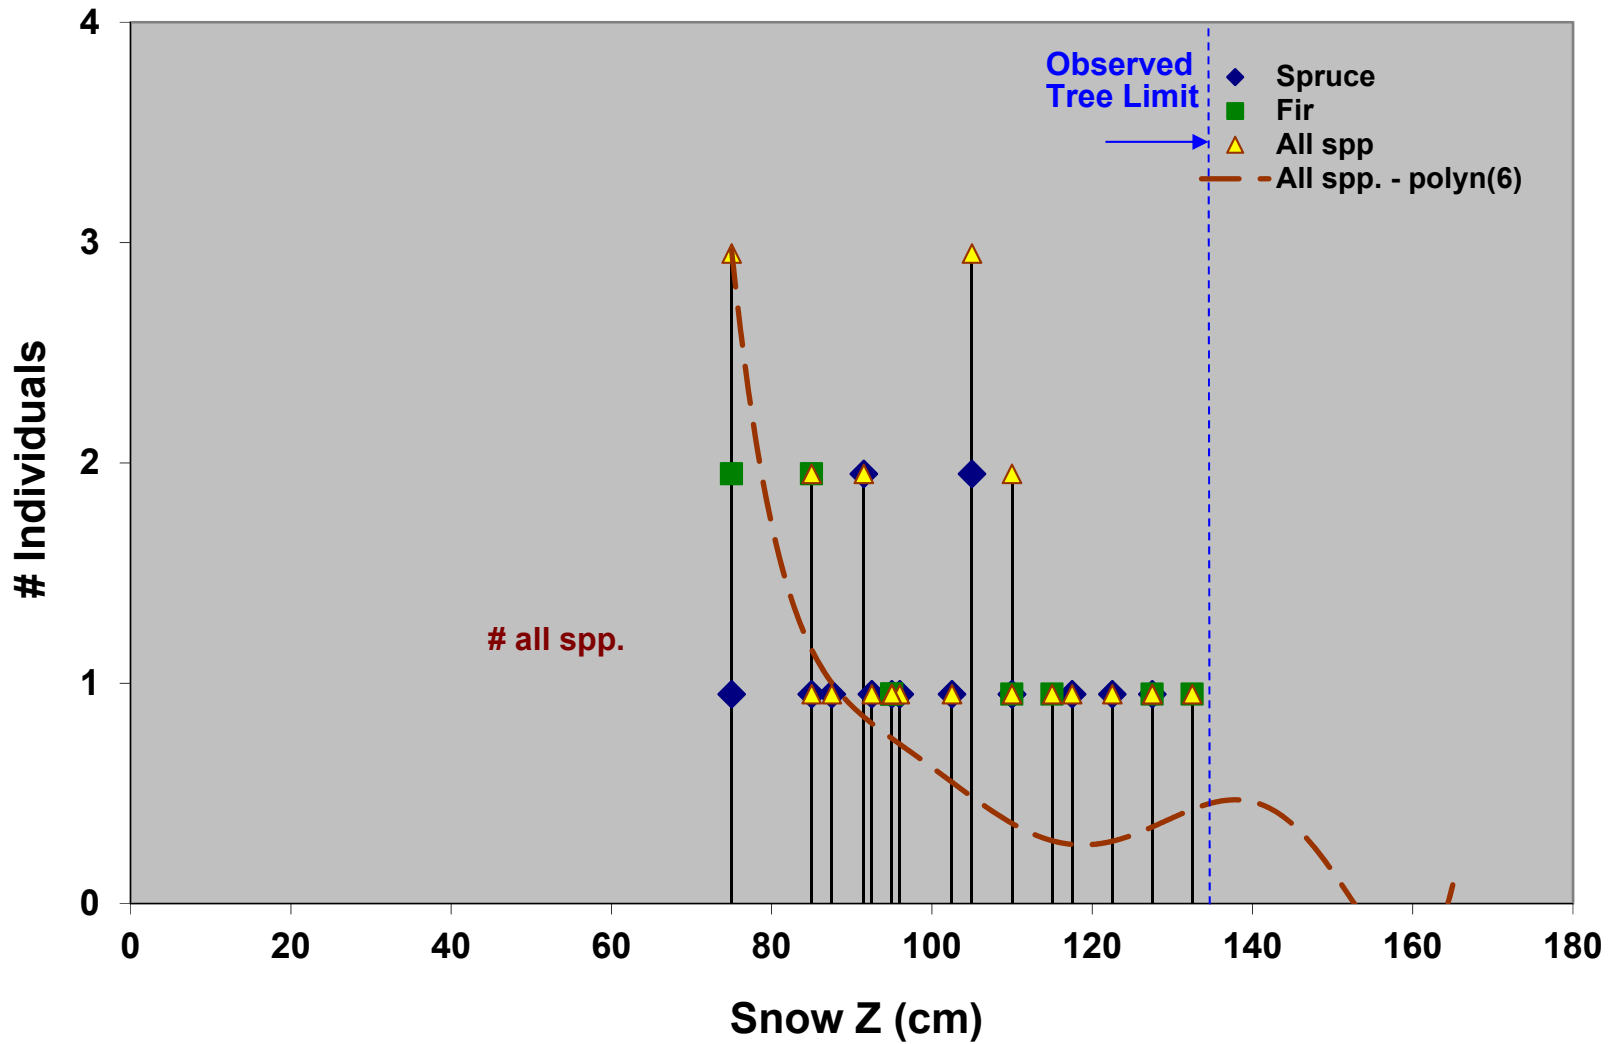

Snow Depth & Tree Height Transect Profile - Group 'INTREEGING'

Group 'INTREEGING'

Tree Height vs. Snow Depth

Group 'INTREEGING'

Diameter vs. Snow Z

DBH as measured from snow surface

Group 'INTREEGING'

Number Trees vs. Snow Z

Group 'INTREEGING' Tree Diameter vs. Height

DBH as measured from snow surface