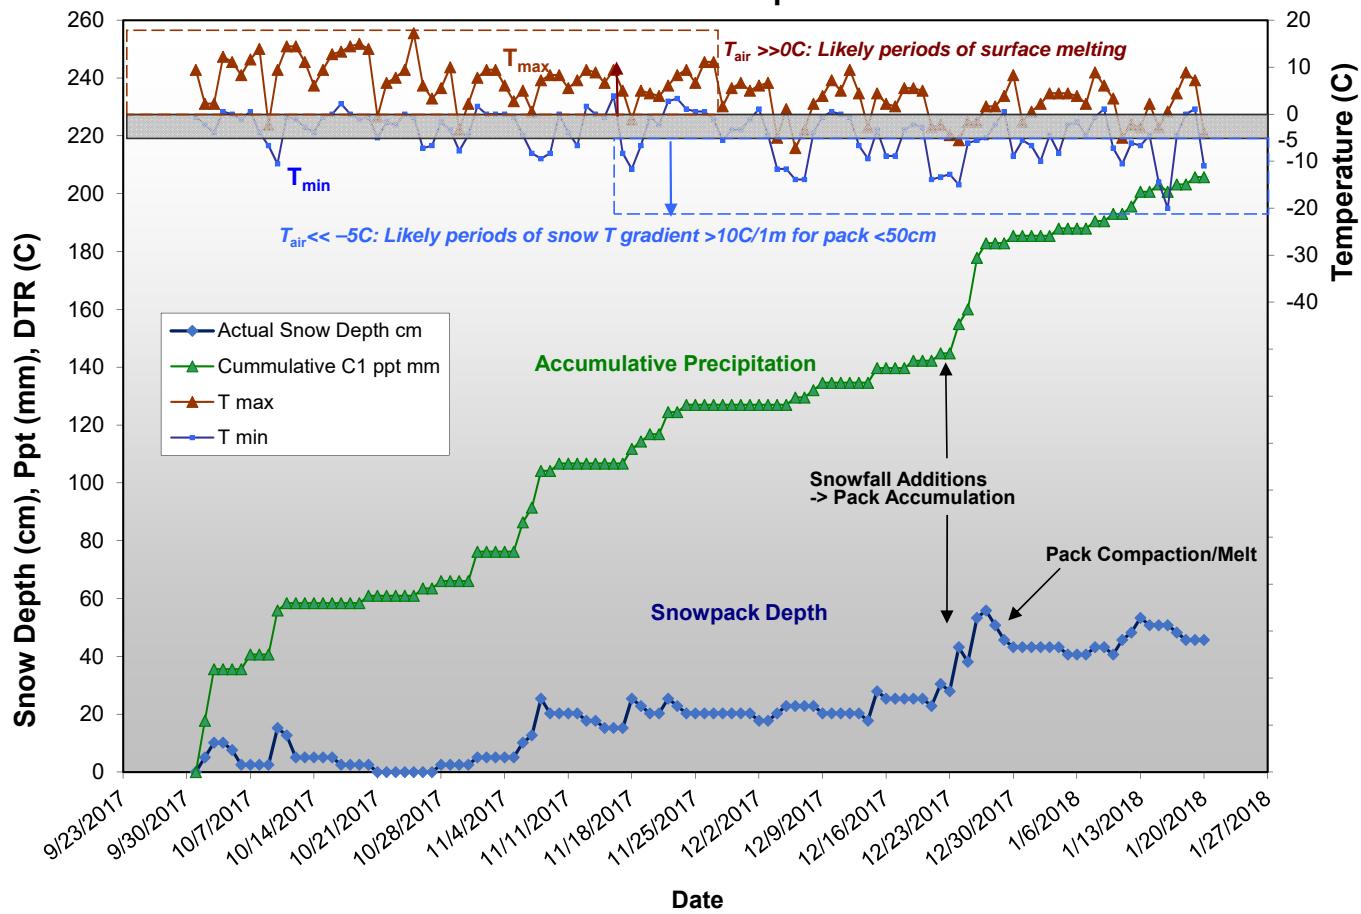

PF44 cm HS61.5 cm
 Stability Test Notes:

Layer notes:

OPEN-Shallow

Snow Pit Profile
 Observer: **Taylor Shreve**
 NiwotC1 18open-shallow Sat Jan 20 13:12:00 MST 2018
 , C0
 Elevation (m)
 Aspect:
 Specifics:

Stability on similar slopes:
 Air Temperature: **3 C**
 Sky Cover: **sky 4/8 to 8/8 covered**
 Precipitation:
 Wind: **Calm**

PF25 HS61
 Stability Test Notes:

Layer notes:

Notes:

C1 Accumulated Precipitation, Snotel Snowpack Depth, and C1 Air Temperature

C1 Accumulated Precipitation, Snotel Snowpack Depth, and C1 Air Temperature