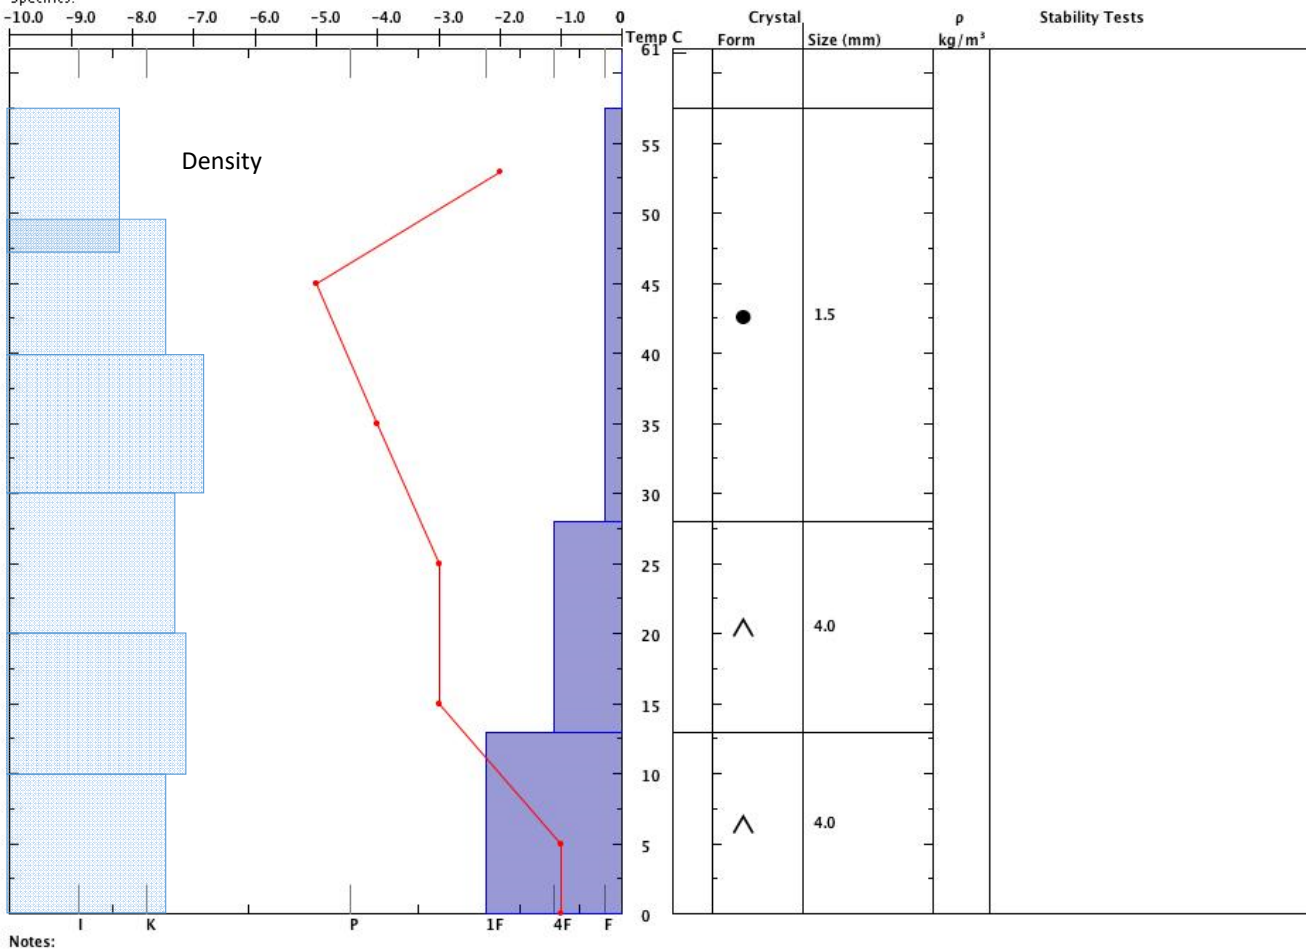

OPEN-DEEP

Snow Pit Profile
NiwotC118open-deep
Indian Peaks, CO
 Elevation (m) **3022**
 Aspect: **0**

Observer: **Sy Baker**
Sat Jan 20 15:39:00 MST 2018
 Co-ord: **40.033 N 105.533 W**
 Slope: **7**
 Wind loading:

Stability on similar slopes:
 Air Temperature: **3 C**
 Sky Cover: **sky 4/8 to 8/8 covered**
 Precipitation: **None**
 Wind: **Calm**

PF44 HS61
 Stability Test Notes:

Layer notes:

OPEN-Middle

Snow Pit Profile
NiwotC1 18open-middle
 , CO
 Elevation (m)
 Aspect:
 Specifics:

Observer: **Alex Sandberg-Bernard**
Sat Jan 20 15:32:30 MST 2018
 Co-ord: **N W**
 Slope:
 Wind loading:

Stability on similar slopes:
 Air Temperature: **3 C**
 Sky Cover: **sky 4/8 to 8/8 covered**
 Precipitation: **None**
 Wind: **Calm**

PF44 cm HS61.5 cm
 Stability Test Notes:

Layer notes:

OPEN-Shallow

Snow Pit Profile
 Observer: **Taylor Shreve**
 NiwotC1 18open-shallow Sat Jan 20 13:12:00 MST 2018
 , C0
 Elevation (m)
 Aspect:
 Specifics: