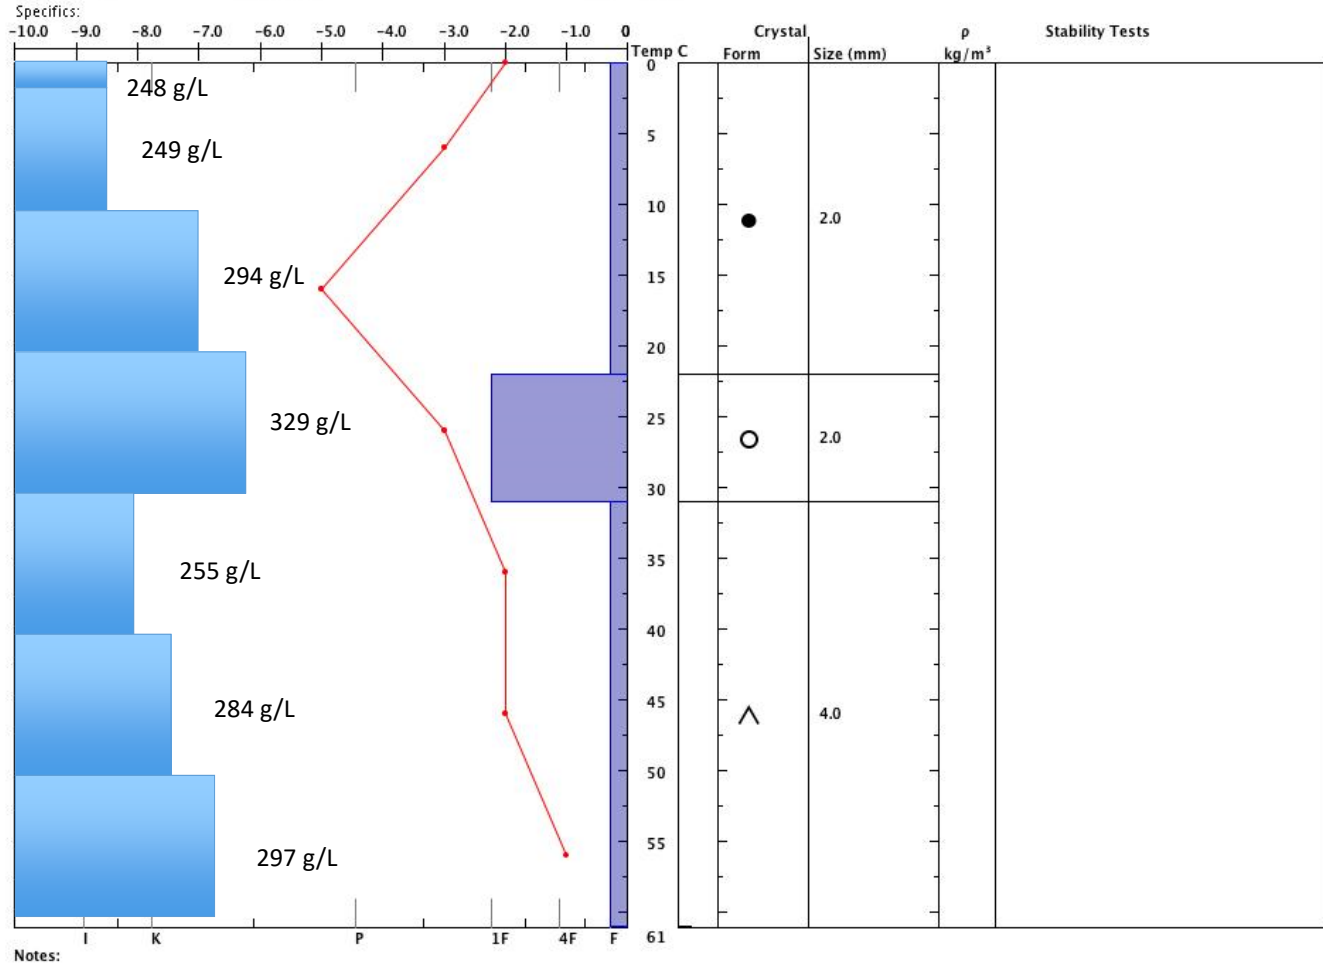

OPEN-DEEP

Snow Pit Profile
NiwotC118open-deep
Indian Peaks, CO
 Elevation (m) **3022**
 Aspect: **0**

Observer: **Sy Baker**
Sat Jan 20 15:39:00 MST 2018
 Co-ord: **40.033 N 105.533 W**
 Slope: **7**
 Wind loading:

Stability on similar slopes:
 Air Temperature: **3 C**
 Sky Cover: **sky 4/8 to 8/8 covered**
 Precipitation: **None**
 Wind: **Calm**

PF44 HS61
 Stability Test Notes:

Layer notes:

OPEN-Middle

Snow Pit Profile
NiwotC1 18open-middle
 , CO
 Elevation (m)
 Aspect:
 Specifics:

Observer: **Alex Sandberg-Bernard**
Sat Jan 20 15:32:30 MST 2018
 Co-ord: **N W**
 Slope:
 Wind loading:

Stability on similar slopes:
 Air Temperature: **3 C**
 Sky Cover: **sky 4/8 to 8/8 covered**
 Precipitation: **None**
 Wind: **Calm**

PF44 cm HS61.5 cm
 Stability Test Notes:

Layer notes:

OPEN-Shallow

Snow Pit Profile
 Observer: **Taylor Shreve**
 NiwotC1 18open-shallow Sat Jan 20 13:12:00 MST 2018
 , C0
 Elevation (m)
 Aspect:
 Specifics: