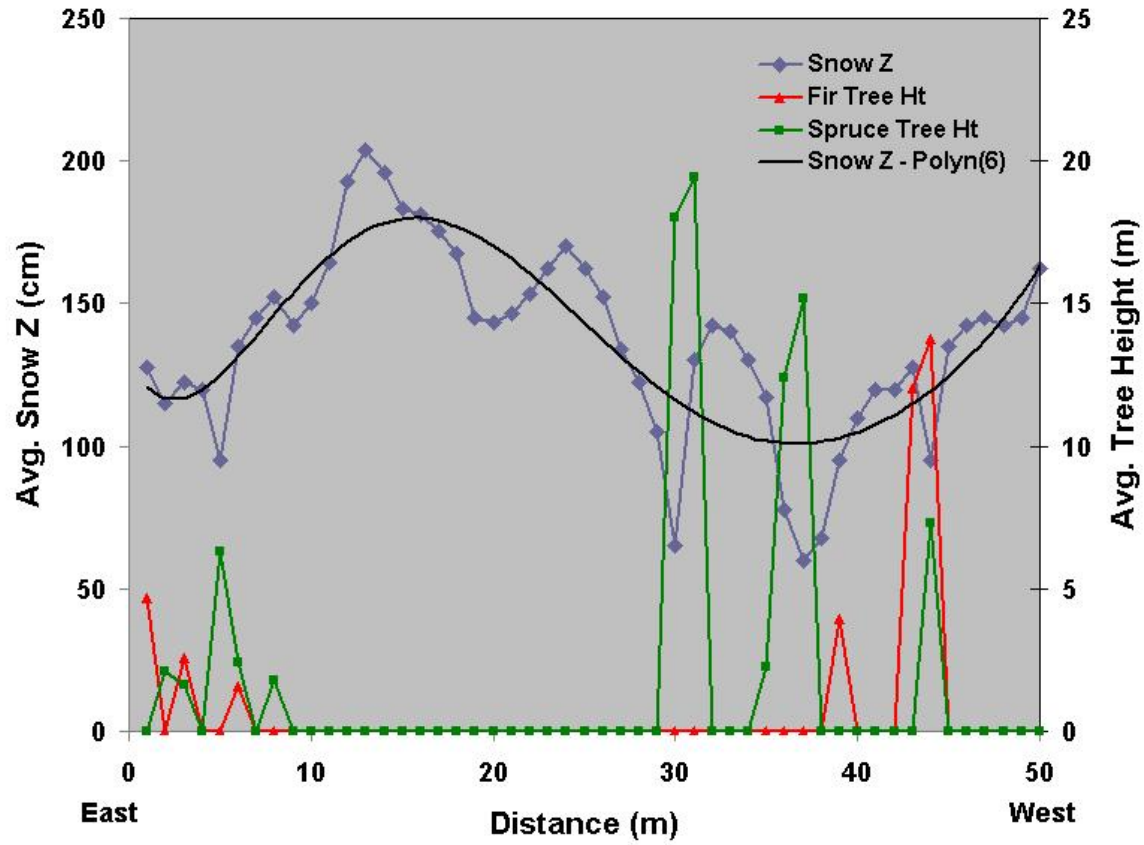

## Snow Depth & Tree Height - Transect 1 Profile -

Tree Height vs. Snow Depth

Diameter vs. Snow Z  
DBH as measured from snow surface