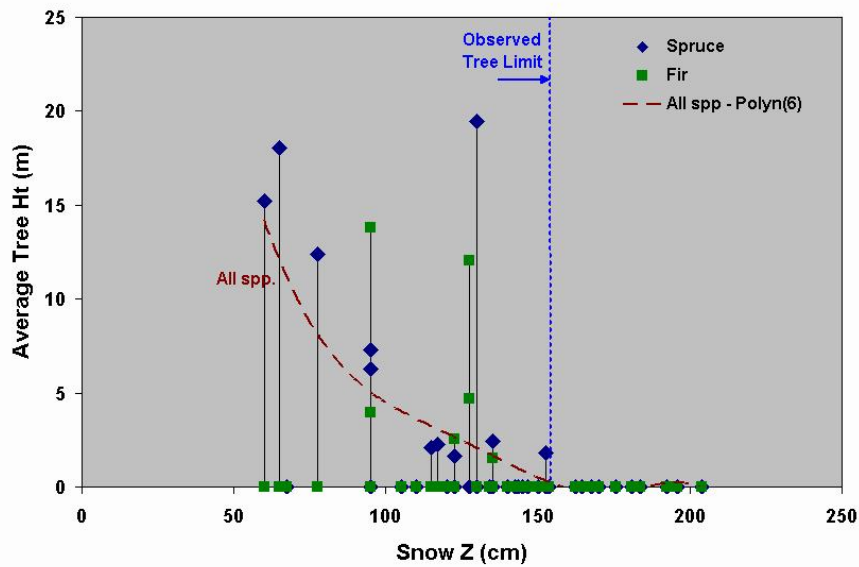

## Snow Depth & Tree Height - Transect 1 Profile -

Tree Height vs. Snow Depth

Diameter vs. Snow Z  
DBH as measured from snow surface